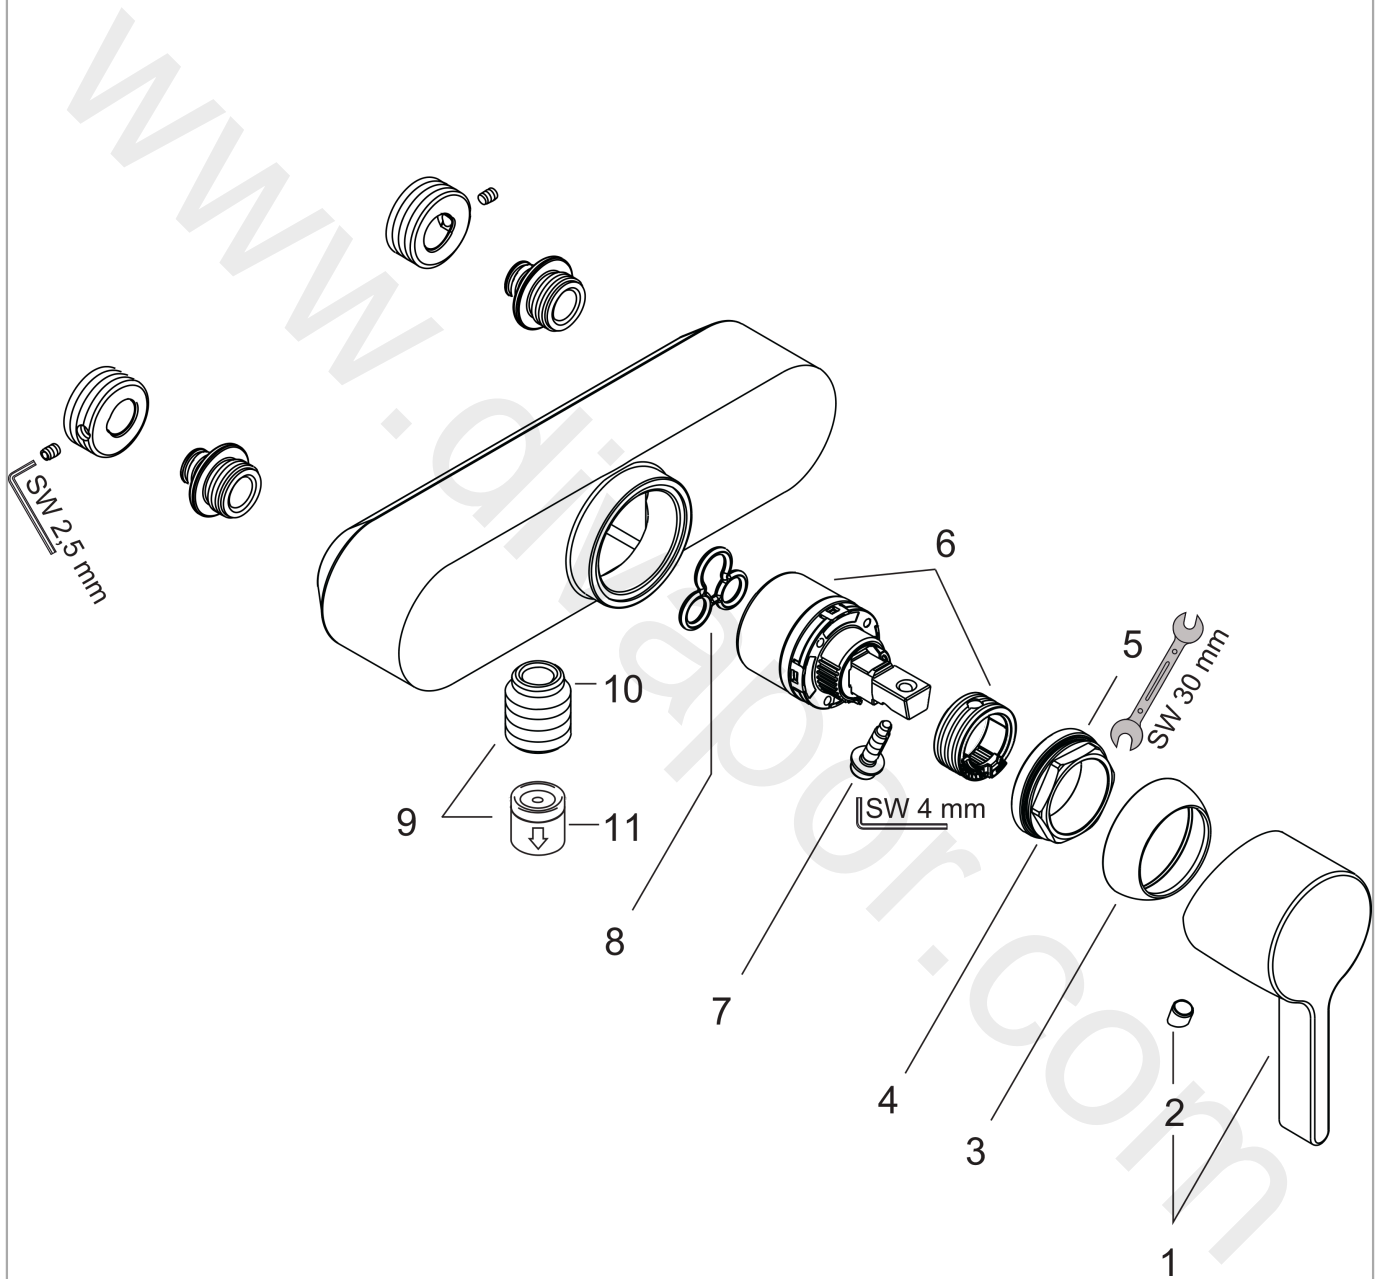

Metris S
Single lever shower mixer for exposed installation
 Surfaces: Article Number: **31664000**

Exploded Drawing

Year of production: **05/09 - 11/17**

Metris S

Single lever shower mixer for exposed installation

Surfaces: Article Number: **31664000**

Spare part list

Year of production: **05/09 - 11/17**

Pos.	Description	Article Number	Price	PU
1	handle	31093000	£ 43,00	1
2	screw cover	96338000	£ 3,30	1
3	flange	97406000	£ 20,50	1
4	nut	97209000	£ 16,10	1
5	O-Ring 32x2	98193000	£ 3,30	1
6	cartridge, assy	92730000	£ 35,00	1
7	locking screw for handle	95140000	£ 6,10	1
8	seal	95008000	£ 9,00	1
9	Hose Connection	96044000	£ 25,00	1
10	O-ring 14x2	98129000	£ 3,30	1
11	set of non return valves DW 15	94074000	£ 16,10	1