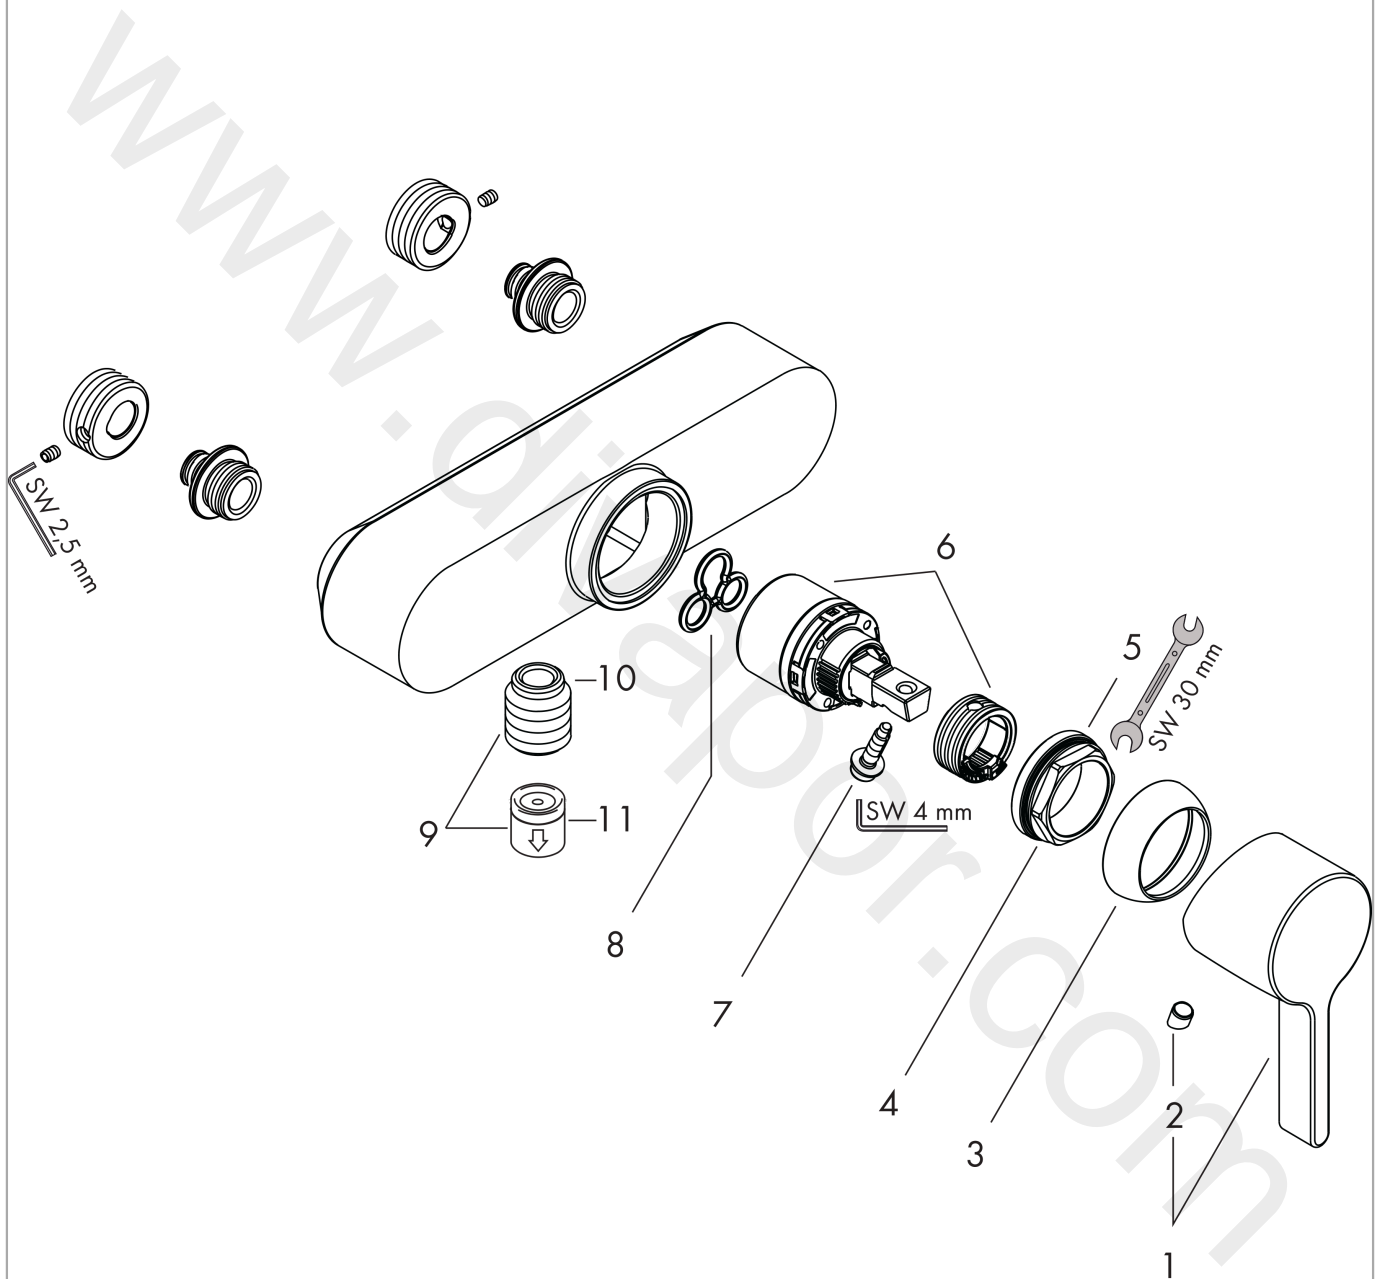

Metris S

Single lever shower mixer for exposed installation

Finish: **Chrome** Article Number: **31664000**

Description

product features

- 1 function
- centre distance: 153 mm
- maximum flow rate at 3 bar: 30 l/min
- flow rate of hand shower at 3 bar: 12 l/min
- ceramic cartridge
- temperature limitation adjustable
- non-return valve
- with silencer
- hose connection DN15
- connection dimension: DN15

Product image

Scale drawing

Flowchart

Shower outlet with 1B-resistance

Metris S
Single lever shower mixer for exposed installation
 Finish: **Chrome** Article Number: **31664000**

Exploded Drawing

Year of production: >12/17

Metris S

Single lever shower mixer for exposed installation

Finish: **Chrome** Article Number: **31664000**

Spare part list

Year of production: >12/17

Pos.	Description	Article Number	Price	PU
1	handle	31093000	£ 43,00	1
2	screw cover	96338000	£ 3,30	1
3	flange	97406000	£ 20,50	1
4	nut	97209000	£ 16,10	1
5	O-Ring 32x2	98193000	£ 3,30	1
6	cartridge, assy	92730000	£ 35,00	1
7	locking screw for handle	95140000	£ 6,10	1
8	seal	95008000	£ 9,00	1
9	Hose Connection	96044000	£ 25,00	1
10	O-ring 14x2	98129000	£ 3,30	1
11	non return valve	93251000	£ 137,00	1