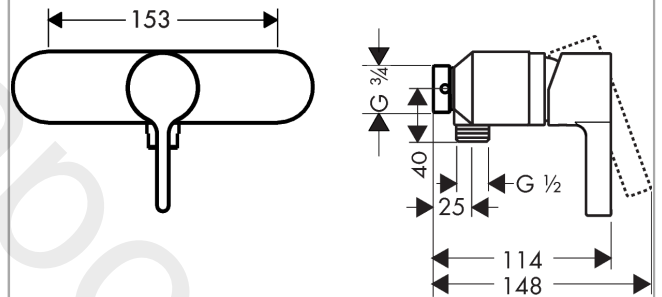

Metris S

Single lever shower mixer for exposed installation

Finish: **Chrome** Article Number: **31664000**

Description

product features

- 1 function
- centre distance: 153 mm
- maximum flow rate at 3 bar: 30 l/min
- flow rate of hand shower at 3 bar: 12 l/min
- ceramic cartridge
- temperature limitation adjustable
- non-return valve
- with silencer
- hose connection DN15
- connection dimension: DN15

Product image

Scale drawing

Flowchart

Shower outlet with 1B-resistance

Metris S
Single lever shower mixer for exposed installation
 Finish: **Chrome** Article Number: **31664000**

Exploded Drawing

Year of production: >12/17

Metris S

Single lever shower mixer for exposed installation

Finish: **Chrome** Article Number: **31664000**

Spare part list

Year of production: >12/17

Pos.	Description	Article Number	Price	PU
1	handle	31093000	£ 43,00	1
2	screw cover	96338000	£ 3,30	1
3	flange	97406000	£ 20,50	1
4	nut	97209000	£ 16,10	1
5	O-Ring 32x2	98193000	£ 3,30	1
6	cartridge, assy	92730000	£ 35,00	1
7	locking screw for handle	95140000	£ 6,10	1
8	seal	95008000	£ 9,00	1
9	Hose Connection	96044000	£ 25,00	1
10	O-ring 14x2	98129000	£ 3,30	1
11	non return valve	93251000	£ 137,00	1