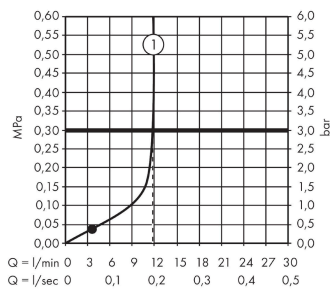

Metris S

Single lever shower mixer for exposed installation

Finish: **Chrome** Article Number: **31664000**

Description

product features

- 1 function
- centre distance: 153 mm
- maximum flow rate at 3 bar: 30 l/min
- flow rate of hand shower at 3 bar: 12 l/min
- ceramic cartridge
- temperature limitation adjustable
- non-return valve
- with silencer
- hose connection DN15
- connection dimension: DN15

Product image

Scale drawing

Flowchart

Shower outlet with 1B-resistance

Metris S
Single lever shower mixer for exposed installation
 Finish: **Chrome** Article Number: **31664000**

Exploded Drawing

Year of production: >12/17

Metris S

Single lever shower mixer for exposed installation

Finish: **Chrome** Article Number: **31664000**

Spare part list

Year of production: >12/17

Pos.	Description	Article Number	Price	PU
1	handle	31093000	£ 43,00	1
2	screw cover	96338000	£ 3,30	1
3	flange	97406000	£ 20,50	1
4	nut	97209000	£ 16,10	1
5	O-Ring 32x2	98193000	£ 3,30	1
6	cartridge, assy	92730000	£ 35,00	1
7	locking screw for handle	95140000	£ 6,10	1
8	seal	95008000	£ 9,00	1
9	Hose Connection	96044000	£ 25,00	1
10	O-ring 14x2	98129000	£ 3,30	1
11	non return valve	93251000	£ 137,00	1