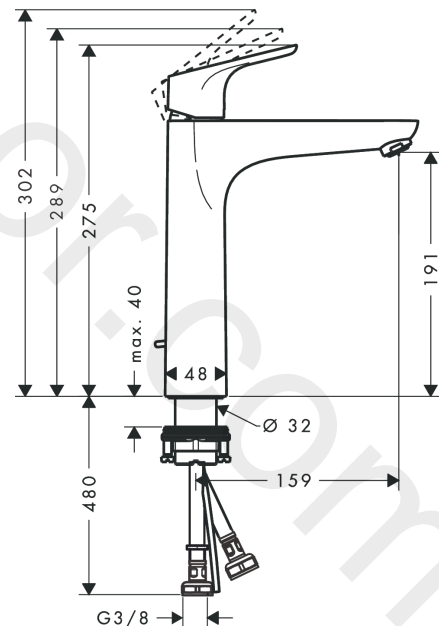

Scale drawing