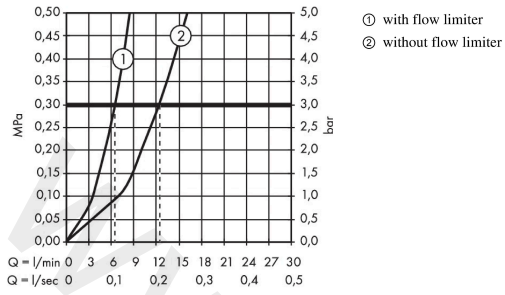

#### Scale drawing

**Focus**

**Single lever basin mixer 190 CoolStart with 2 flow rates with pop-up waste set**

Finish: **Chrome** Article Number: **31658000**

**Flowchart**

**Focus**

**Single lever basin mixer 190 CoolStart with 2 flow rates with pop-up waste set**