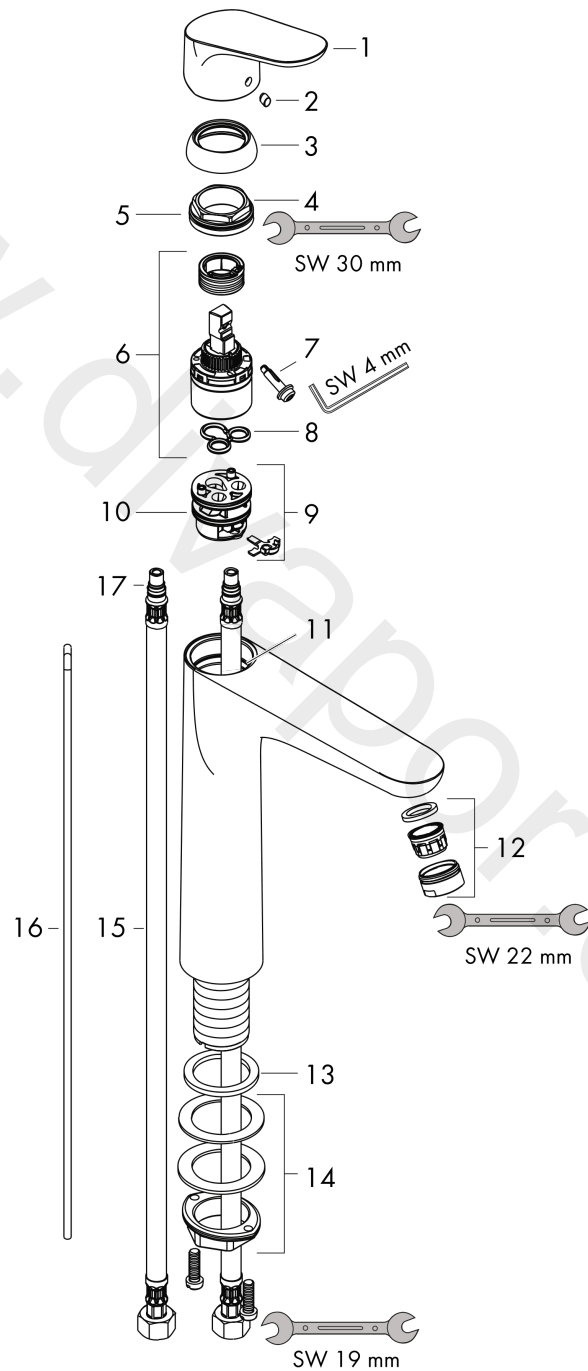

##### product features

- consists of: single lever basin mixer, waste set
- ComfortZone 190
- projection: 159 mm
- spout height: 191 mm
- handle variant: lever handle
- spray type: normal spray
- maximum flow rate at 3 bar: 5 l/min
- ceramic cartridge with Eco handle position for 2 flow rates
- temperature limitation adjustable
- suitable for continuous flow water heaters
- pop-up waste set G 1¼
- material waste set: metal
- connection type: G ¾ connections
- connection dimension: DN15
- cold water in basic handle position
- EU taxonomy: max. 6 l/min - Substantial Contribution (SC) possible

#### Scale drawing

**Focus**

**Single lever basin mixer 190 CoolStart with 2 flow rates with pop-up waste set**

Finish: **Chrome** Article Number: **31658000**

**Flowchart**

**Focus**

**Single lever basin mixer 190 CoolStart with 2 flow rates with pop-up waste set**

Finish: **Chrome** Article Number: **31658000**

**Exploded Drawing**

Year of production: >07/12

## Spare part list

Year of production: >07/12

Pos.	Description	Article Number	Price	PU
1	handle	98325000	£ 64,00	1
2	screw cover	96338000	£ 3,30	1
3	flange	97406000	£ 20,50	1
4	nut	97209000	£ 16,10	1
5	O-Ring 32x2	98193000	£ 3,30	1
6	cartridge, assy	92530000	£ 25,00	1
7	locking screw for handle	95140000	£ 6,10	1
8	seal	95008000	£ 9,00	1
9	adapter for cartridge	98324000	£ 16,10	1
10	O-Ring 30x2	98186000	£ 3,30	1
11	O-ring 35x2	92604000	£ 6,10	1
12	aerator M24x1 (15 l/min)	13913000	£ 14,00	1
13	flat seal	98749000	£ 6,10	1
14	fixing set (Ø 32)	13961000	£ 25,00	1
15	connection hose 600 mm M8x0,75 G3/8	96556000	£ 25,00	1
16	pull rod	96657000	£ 13,30	1
17	O-ring 7x1,5	98422000	£ 3,30	1
a	fixation extension 35 mm	13898000	£ 79,00	1
b	pop up waste	94139000	£ 96,00	1