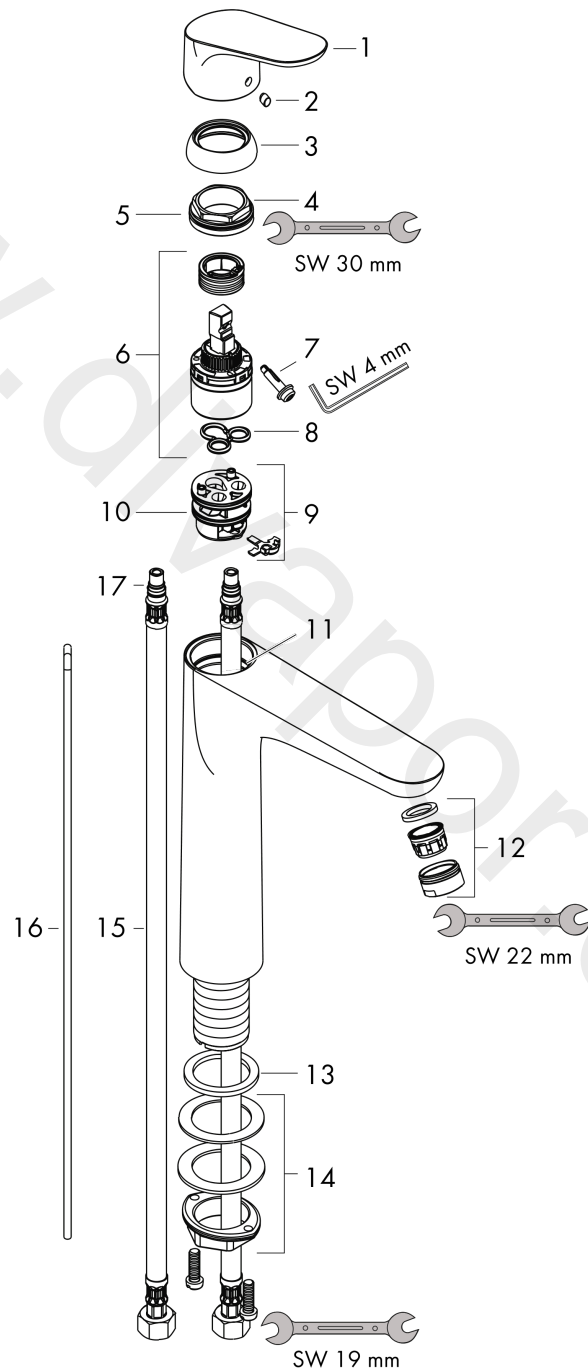

**Focus**

**Single lever basin mixer 190 CoolStart with 2 flow rates with pop-up waste set**

Surfaces: Article Number: **31658000**

**Exploded Drawing**

Year of production: **12/11 - 06/12**

**Focus**

**Single lever basin mixer 190 CoolStart with 2 flow rates with pop-up waste set**

Surfaces: Article Number: **31658000**

**Spare part list**

Year of production: **12/11 - 06/12**

Pos.	Description	Article Number	Price	PU
1	handle	98532000	£ 35,00	1
2	screw cover	96338000	£ 3,30	1
3	flange	97406000	£ 20,50	1
4	nut	97209000	£ 16,10	1
5	O-Ring 32x2	98193000	£ 3,30	1
6	cartridge, assy	92530000	£ 25,00	1
7	locking screw for handle	95140000	£ 6,10	1
8	seal	95008000	£ 9,00	1
9	adapter for cartridge	98750000	£ 13,30	1
10	O-Ring 30x2	98186000	£ 3,30	1
11	O-ring 35x2	92604000	£ 6,10	1
12	aerator M24x1 (15 l/min)	13913000	£ 14,00	1
13	flat seal	98749000	£ 6,10	1
14	fixing set (Ø 32)	13961000	£ 25,00	1
15	connection hose 600 mm M8x0,75 G3/8	96556000	£ 25,00	1
16	pull rod	96657000	£ 13,30	1
17	O-ring 7x1,5	98422000	£ 3,30	1
a	fixation extension 35 mm	13898000	£ 79,00	1