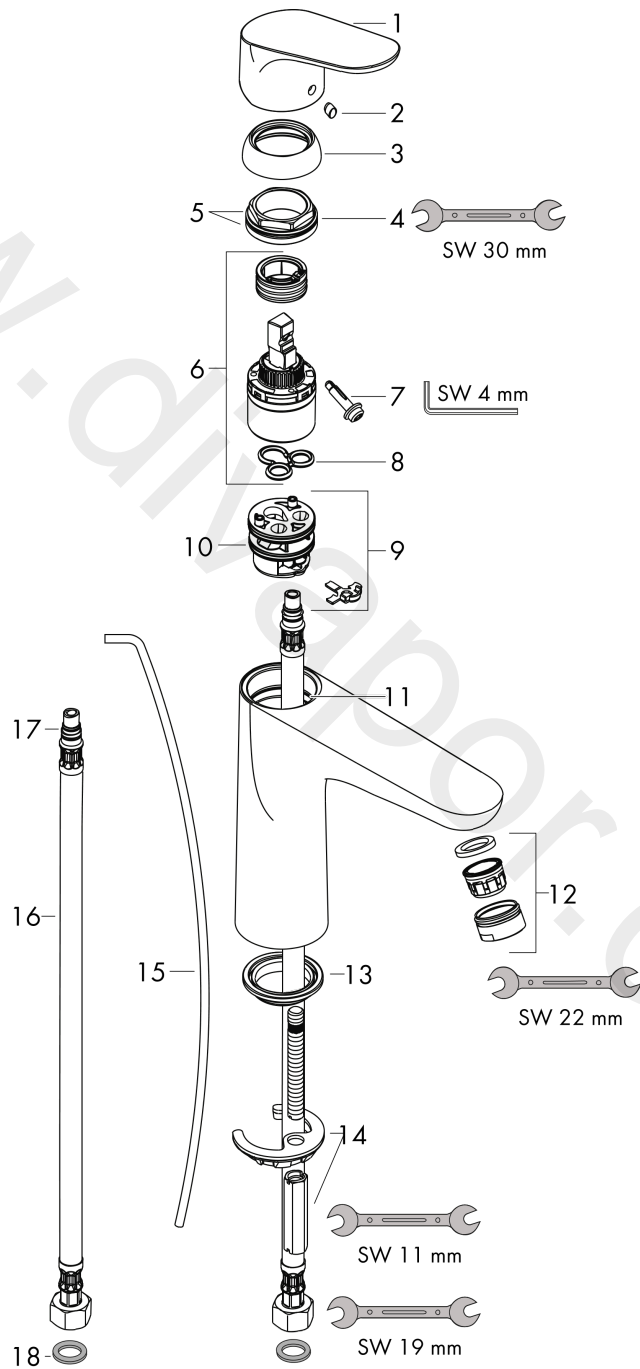

Focus

Single lever basin mixer 100 with 2 flow rates with pop-up waste set

Surfaces: Article Number: **31657000**

Exploded Drawing

Year of production: **07/15 - 02/17**

Focus

Single lever basin mixer 100 with 2 flow rates with pop-up waste set

Surfaces: Article Number: **31657000**

Spare part list

Year of production: **07/15 - 02/17**

Pos.	Description	Article Number	Price	PU
1	handle	98325000	£ 64,00	1
2	screw cover	96338000	£ 3,30	1
3	flange	97406000	£ 20,50	1
4	nut	97209000	£ 16,10	1
5	O-Ring 32x2	98193000	£ 3,30	1
6	cartridge, assy	92530000	£ 25,00	1
7	locking screw for handle	95140000	£ 6,10	1
8	seal	95008000	£ 9,00	1
9	adapter for cartridge	98324000	£ 16,10	1
10	O-Ring 30x2	98186000	£ 3,30	1
11	O-ring 35x2	92604000	£ 6,10	1
12	aerator M24x1 (15 l/min)	13913000	£ 14,00	1
13	flat seal	98749000	£ 6,10	1
14	fixing set	96016000	£ 35,00	1
15	pull rod	96657000	£ 13,30	1
16	connection hose 450 mm M8x0,75 G3/8	97206000	£ 35,00	1
17	O-ring 7x1,5	98422000	£ 3,30	1
18	sealing set	95581000	£ 6,10	1
a	pop up waste	94139000	£ 96,00	1