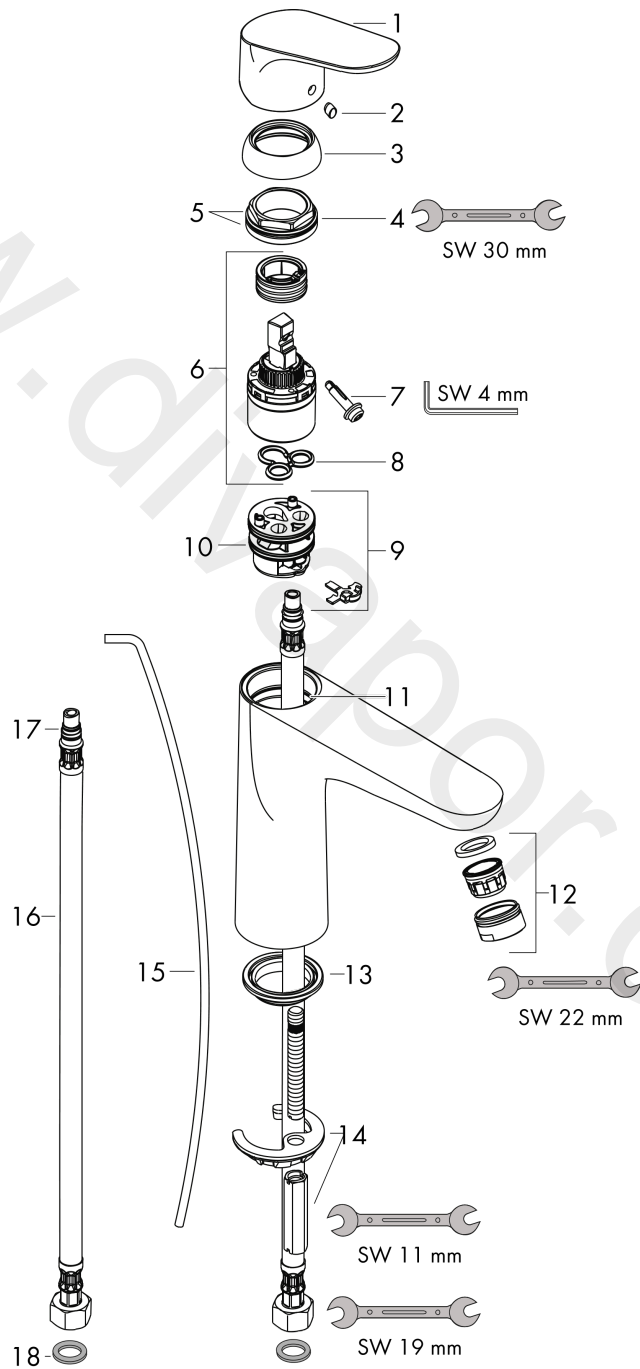

Focus

Single lever basin mixer 100 with 2 flow rates with pop-up waste set

Surfaces: Article Number: **31657000**

Exploded Drawing

Year of production: **12/11 - 07/12**

Focus

Single lever basin mixer 100 with 2 flow rates with pop-up waste set

Surfaces: Article Number: **31657000**

Spare part list

Year of production: **12/11 - 07/12**

Pos.	Description	Article Number	Price	PU
1	handle	98532000	£ 35,00	1
2	screw cover	96338000	£ 3,30	1
3	flange	97406000	£ 20,50	1
4	nut	97209000	£ 16,10	1
5	O-Ring 32x2	98193000	£ 3,30	1
6	cartridge, assy	92530000	£ 25,00	1
7	locking screw for handle	95140000	£ 6,10	1
8	seal	95008000	£ 9,00	1
9	adapter for cartridge	98750000	£ 13,30	1
10	O-Ring 30x2	98186000	£ 3,30	1
11	O-ring 35x2	92604000	£ 6,10	1
12	aerator M24x1 (15 l/min)	13913000	£ 14,00	1
13	flat seal	98749000	£ 6,10	1
14	fixing set	96016000	£ 35,00	1
15	pull rod	96657000	£ 13,30	1
16	connection hose 450 mm M8x0,75 G3/8	97206000	£ 35,00	1
17	O-ring 7x1,5	98422000	£ 3,30	1
a	pop up waste	94139000	£ 96,00	1