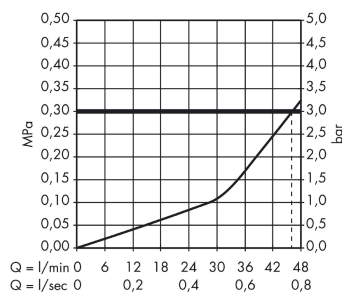

Metris

Single lever shower mixer HighFlow for concealed installation for iBox universal

Finish: **Chrome** Article Number: **31652000**

Description

product features

- 1 function
- maximum flow rate at 3 bar: 47 l/min
- ceramic cartridge (Highflow)
- temperature limitation adjustable
- connection dimension: DN15
- min. operating pressure: 1 bar
- max. operating pressure: 10 bar
- connection type: basic set

Article Details

Price excl. VAT

250,00 £

Product image

Scale drawing

Flowchart

Metris

Single lever shower mixer HighFlow for concealed installation for iBox universal