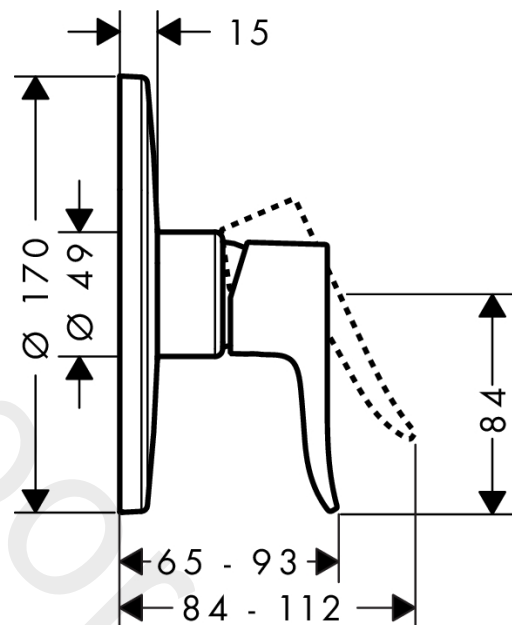

Metris

Single lever shower mixer HighFlow for concealed installation for iBox universal

Finish: **Chrome** Article Number: **31652000**

Description

product features

- 1 function
- maximum flow rate at 3 bar: 47 l/min
- ceramic cartridge (Highflow)
- temperature limitation adjustable
- connection dimension: DN15
- min. operating pressure: 1 bar
- max. operating pressure: 10 bar
- connection type: basic set

Article Details

Price excl. VAT

250,00 £

Product image

Scale drawing

Flowchart

Metris

Single lever shower mixer HighFlow for concealed installation for iBox universal

Finish: **Chrome** Article Number: **31652000**

Exploded Drawing

Year of production: >01/13

Metris**Single lever shower mixer HighFlow for concealed installation for iBox universal**Finish: **Chrome** Article Number: **31652000****Spare part list**

Year of production: >01/13

Pos.	Description	Article Number	Price	PU
1	handle	95519000	£ 43,00	1
2	screw cover	96338000	£ 3,30	1
3	flange	97406000	£ 20,50	1
4	escutcheon Ø 170 mm	96452000	£ 64,00	1
5	O-Ring 48x3	95508000	£ 3,30	1
6	sub plate	96447000	£ 51,00	1
7	set of fixing screws	96454000	£ 9,00	1
8	nut	98286000	£ 79,00	1
9	O-ring 33x2	98154000	£ 3,30	1
10	cartridge, assy	98285000	£ 137,00	1
11	locking screw for handle	95140000	£ 6,10	1
12	set of screws	96525000	£ 9,00	1
13	O-ring 16x2	98133000	£ 3,30	1
14	extension 25 mm	13595000	£ 75,00	1
15	set of fixing screws	97747000	£ 3,30	1
16	extension 22 mm (Ø 170 mm)	13596000	£ 72,00	1
a	concealed item	01800180	£ 163,00	1
b	adapter for exchanged connections	93181000	£ 275,00	1
c	fixation set	96615000	£ 59,00	1