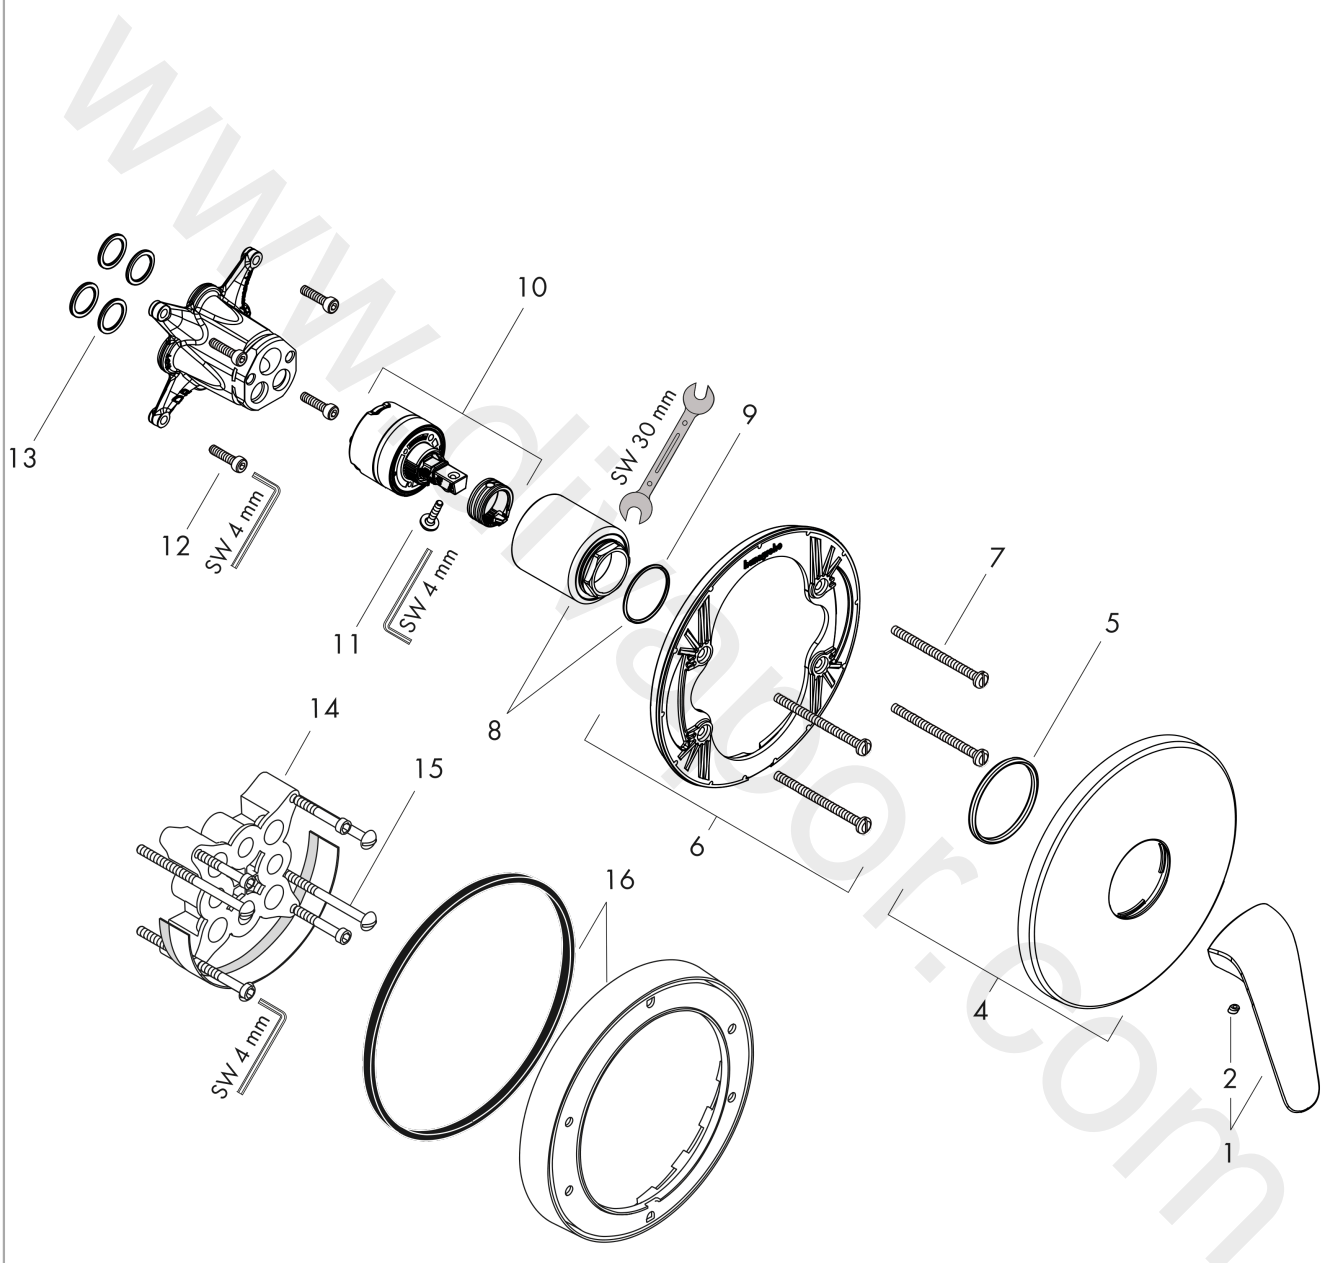

Metris

Single lever shower mixer HighFlow for concealed installation for iBox universal

Finish: **Chrome** Article Number: **31652000**

Description

product features

- 1 function
- maximum flow rate at 3 bar: 47 l/min
- ceramic cartridge (Highflow)
- temperature limitation adjustable
- connection dimension: DN15
- min. operating pressure: 1 bar
- max. operating pressure: 10 bar
- connection type: basic set

Article Details

Price excl. VAT

250,00 £

Product image

Scale drawing

Flowchart

Metris

Single lever shower mixer HighFlow for concealed installation for iBox universal

Finish: **Chrome** Article Number: **31652000**

Exploded Drawing

Year of production: >01/13

Metris**Single lever shower mixer HighFlow for concealed installation for iBox universal**Finish: **Chrome** Article Number: **31652000****Spare part list**

Year of production: >01/13

Pos.	Description	Article Number	Price	PU
1	handle	95519000	£ 43,00	1
2	screw cover	96338000	£ 3,30	1
3	flange	97406000	£ 20,50	1
4	escutcheon Ø 170 mm	96452000	£ 64,00	1
5	O-Ring 48x3	95508000	£ 3,30	1
6	sub plate	96447000	£ 51,00	1
7	set of fixing screws	96454000	£ 9,00	1
8	nut	98286000	£ 79,00	1
9	O-ring 33x2	98154000	£ 3,30	1
10	cartridge, assy	98285000	£ 137,00	1
11	locking screw for handle	95140000	£ 6,10	1
12	set of screws	96525000	£ 9,00	1
13	O-ring 16x2	98133000	£ 3,30	1
14	extension 25 mm	13595000	£ 75,00	1
15	set of fixing screws	97747000	£ 3,30	1
16	extension 22 mm (Ø 170 mm)	13596000	£ 72,00	1
a	concealed item	01800180	£ 163,00	1
b	adapter for exchanged connections	93181000	£ 275,00	1
c	fixation set	96615000	£ 59,00	1