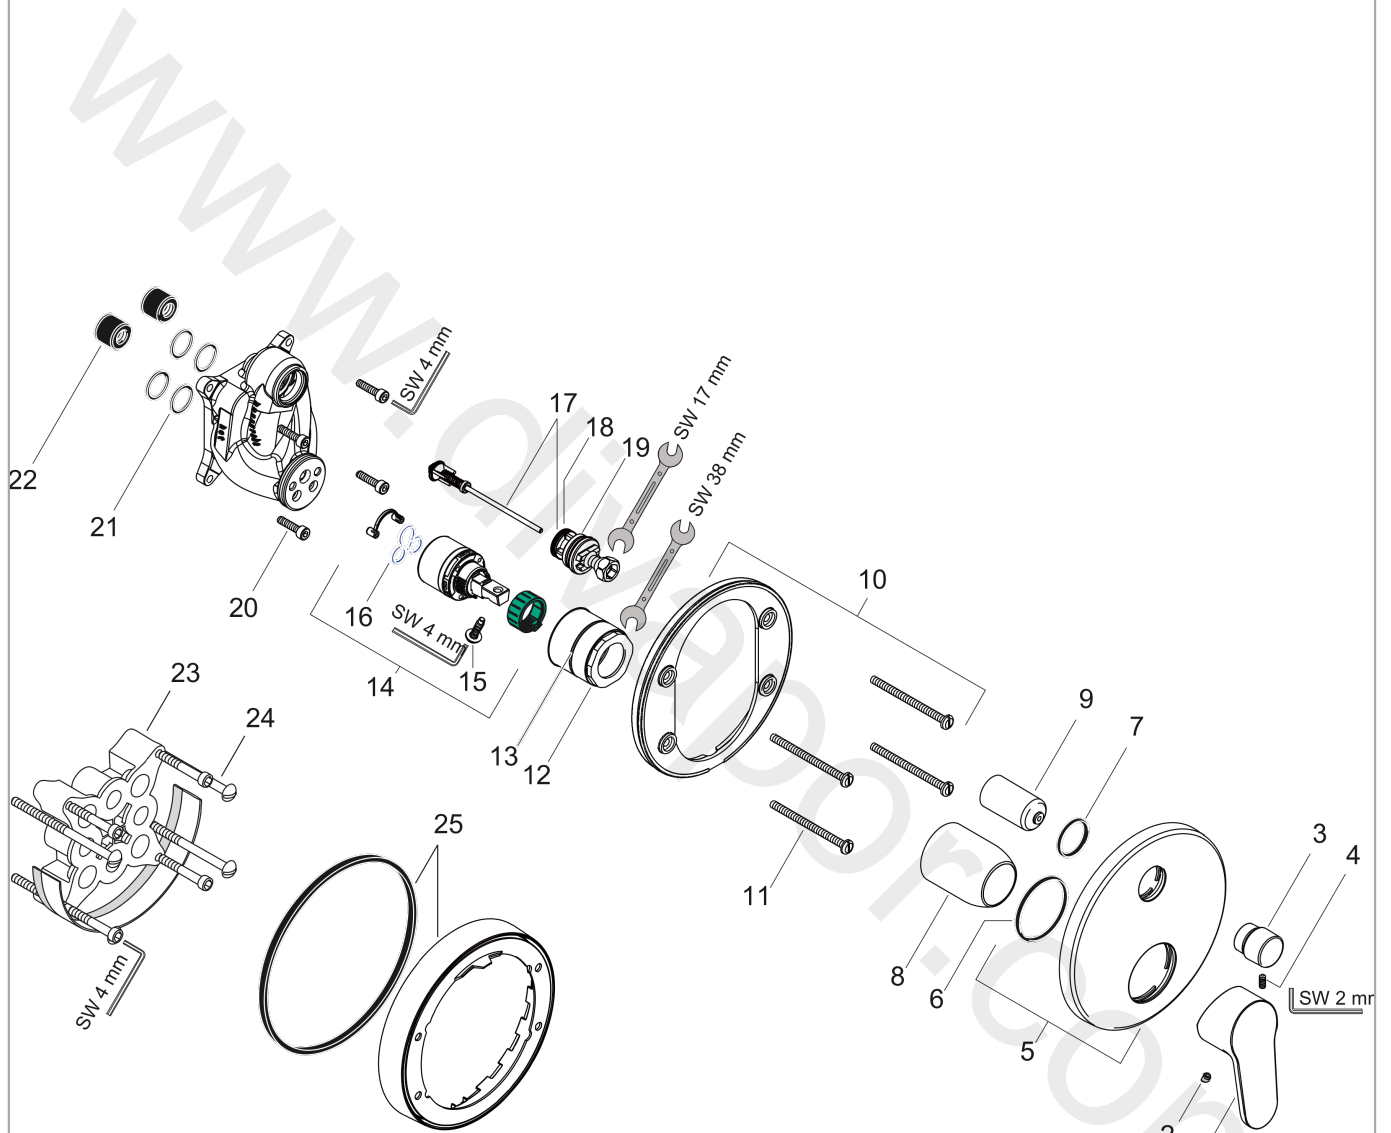

**Talis Puro**  
**Single Lever Bath Mixer for concealed installation**  
 Surfaces: Article Number: **31647000**

**Exploded Drawing**

Year of production: **06/10 - 12/15**

**Talis Puro**  
**Single Lever Bath Mixer for concealed installation**  
 Surfaces: Article Number: **31647000**

## Spare part list

Year of production: **06/10 - 12/15**

Pos.	Description	Article Number	Price	PU
1	handle	95656000	£ 51,00	1
2	screw cover	96338000	£ 3,30	1
3	diverter knob	98795000	£ 51,00	1
4	hollow set screw M4x10	97667000	£ 3,30	1
5	escutcheon Ø 150 mm	98791000	£ 64,00	1
6	O-ring 43x3	98418000	£ 3,30	1
7	O-ring 23x3	98142000	£ 3,30	1
8	sleeve	98790000	£ 35,00	1
9	sleeve	98794000	£ 35,00	1
10	holder for escutcheon	98793000	£ 43,00	1
11	set of fixing screws	96454000	£ 9,00	1
12	nut	98796000	£ 43,00	1
13	O-ring 39x1,5	98400000	£ 3,30	1
14	cartridge, assy	92730000	£ 35,00	1
15	locking screw for handle	95140000	£ 6,10	1
16	seal	95008000	£ 9,00	1
17	set of screws	96525000	£ 9,00	1
18	selector assy	95014000	£ 64,00	1
19	O-ring 16x2,3	98207000	£ 3,30	1
20	O-ring 20x2,5	92602000	£ 6,10	1
21	O-ring 16x2	98133000	£ 3,30	1
22	noise reduction	94073000	£ 25,00	1
23	extension 25 mm	13595000	£ 75,00	1
24	set of fixing screws	97747000	£ 3,30	1
25	extension 22 mm (Ø 150 mm)	13597000	£ 72,00	1