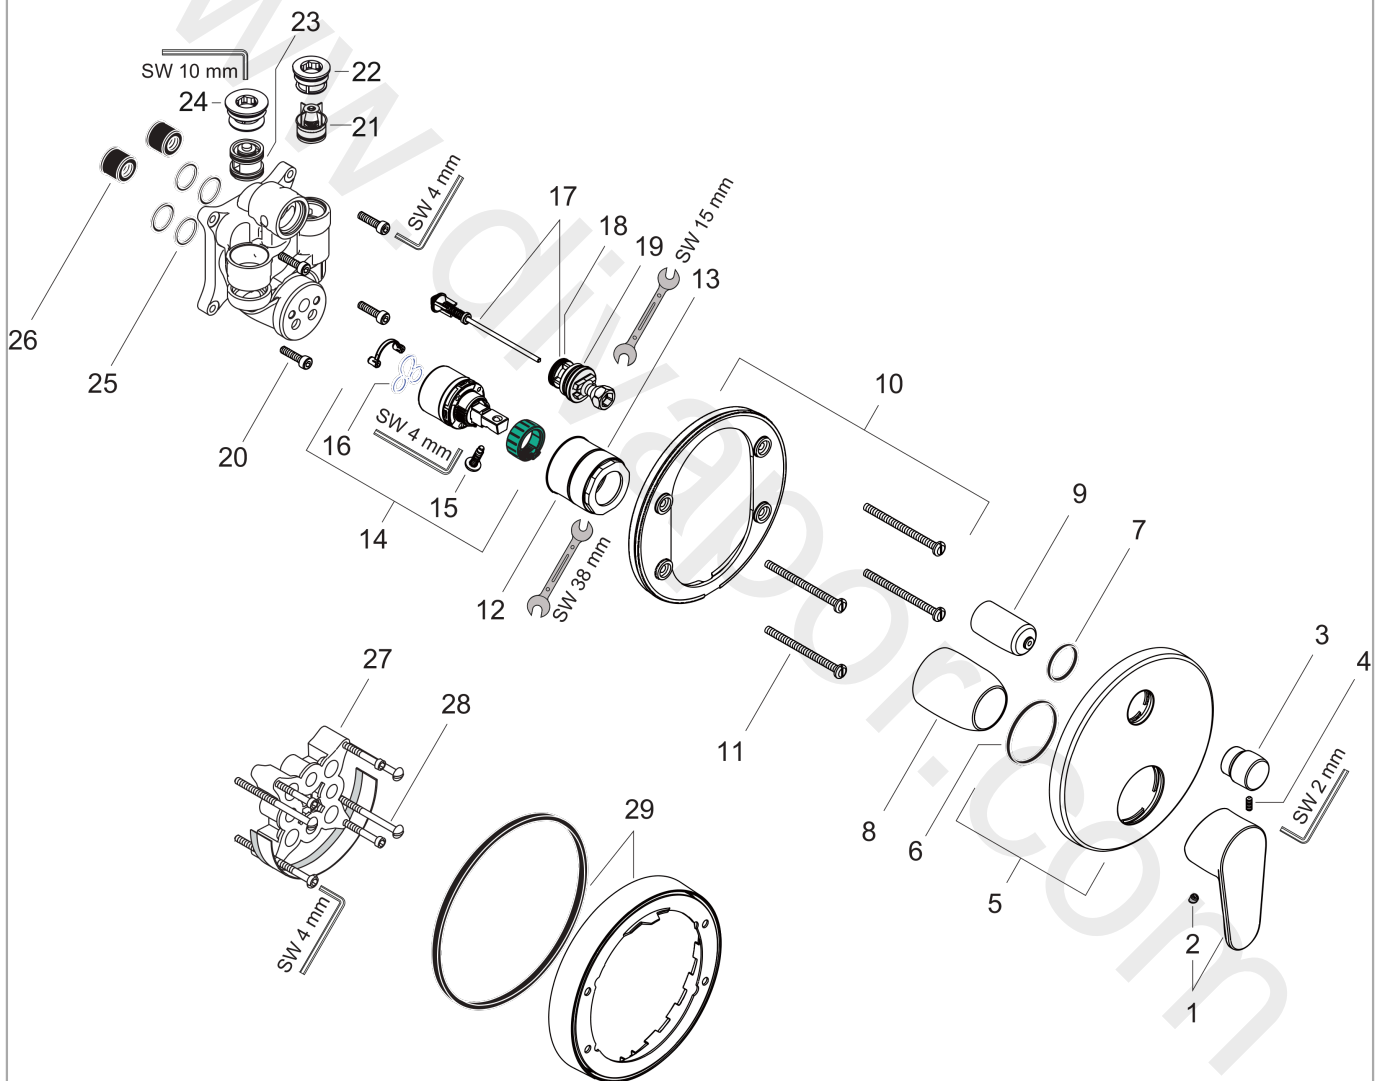

Talis E²

Single lever bath mixer for concealed installation with integrated security combination according to EN1717

Surfaces: Article Number: **31646000**

Exploded Drawing

Year of production: **02/13 - 12/15**

Talis E²

Single lever bath mixer for concealed installation with integrated security combination according to EN1717

Surfaces: Article Number: **31646000**

Spare part list

Year of production: 02/13 - 12/15

Pos.	Description	Article Number	Price	PU
1	handle	31692000	£ 51,00	1
2	screw cover	96338000	£ 3,30	1
3	diverter knob	98795000	£ 51,00	1
4	hollow set screw M4x10	97667000	£ 3,30	1
5	escutcheon Ø 150 mm	98791000	£ 64,00	1
6	O-ring 43x3	98418000	£ 3,30	1
7	O-ring 23x3	98142000	£ 3,30	1
8	sleeve	98790000	£ 35,00	1
9	sleeve	98794000	£ 35,00	1
10	holder for escutcheon	98793000	£ 43,00	1
11	set of fixing screws	96454000	£ 9,00	1
12	nut	98796000	£ 43,00	1
13	O-ring 39x1,5	98400000	£ 3,30	1
14	cartridge, assy	92730000	£ 35,00	1
15	locking screw for handle	95140000	£ 6,10	1
16	seal	95008000	£ 9,00	1
17	selector assy	95014000	£ 64,00	1
18	O-ring 16x2,3	98207000	£ 3,30	1
19	O-ring 20x2,5	92602000	£ 6,10	1
20	set of screws	96525000	£ 9,00	1
21	non return valve	96655000	£ 13,30	1
22	O-ring 19x2	98426000	£ 3,30	1
23	vacuum breaker	96753000	£ 16,10	1
24	O-Ring 22x2	98185000	£ 3,30	1
25	O-ring 16x2	98133000	£ 3,30	1
26	noise reduction	94073000	£ 25,00	1
27	extension 25 mm	13595000	£ 75,00	1
28	set of fixing screws	97747000	£ 3,30	1
29	extension 22 mm (Ø 150 mm)	13597000	£ 72,00	1
a	concealed item	01800180	£ 163,00	1
b	conversion kit to escutcheon Ø 170 mm (bath mixer)	95354000	£ 96,00	1