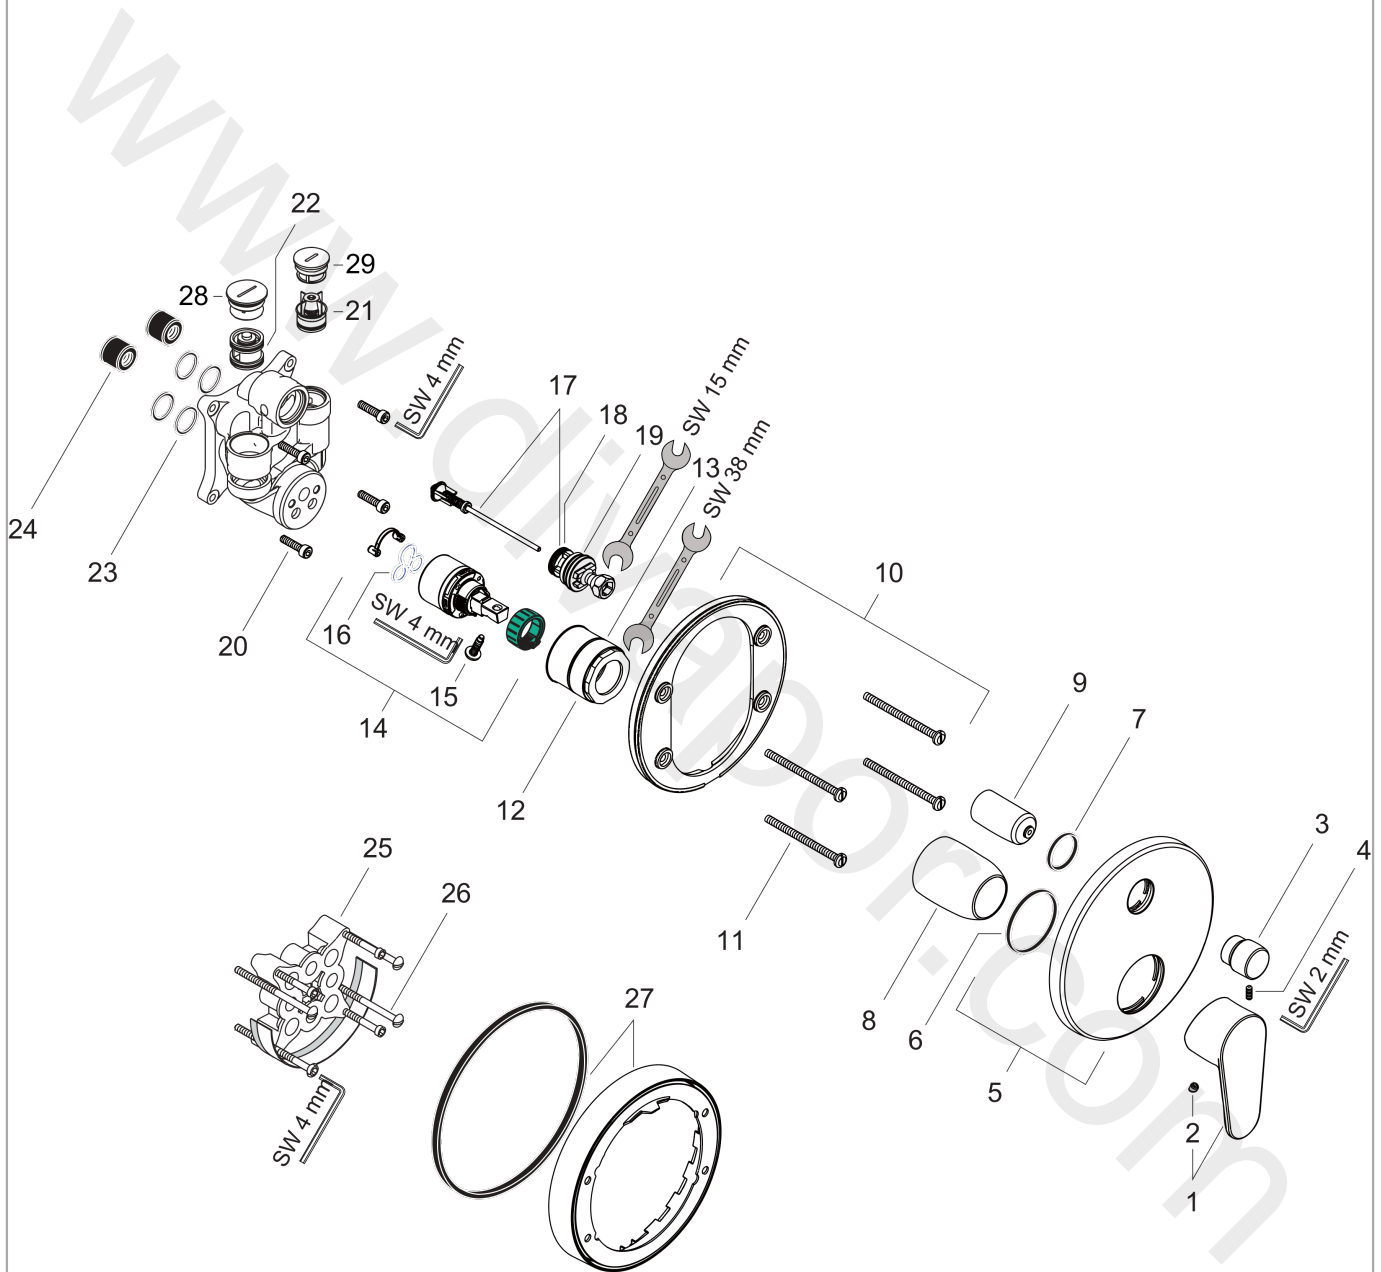

Talis E²
Single lever bath mixer for concealed installation with integrated security combination
according to EN1717
 Surfaces: Article Number: **31646000**

Exploded Drawing

Year of production: 01/08 - 01/13

Talis E²

Single lever bath mixer for concealed installation with integrated security combination according to EN1717

Surfaces: Article Number: **31646000**

Spare part list

Year of production: 01/08 - 01/13

Pos.	Description	Article Number	Price	PU
1	handle	31692000	£ 51,00	1
2	screw cover	96338000	£ 3,30	1
3	diverter knob	98795000	£ 51,00	1
4	hollow set screw M4x10	97667000	£ 3,30	1
5	escutcheon Ø 150 mm	98791000	£ 64,00	1
6	O-ring 43x3	98418000	£ 3,30	1
7	O-ring 23x3	98142000	£ 3,30	1
8	sleeve	98790000	£ 35,00	1
9	sleeve	98794000	£ 35,00	1
10	holder for escutcheon	98793000	£ 43,00	1
11	set of fixing screws	96454000	£ 9,00	1
12	nut	98796000	£ 43,00	1
13	O-ring 39x1,5	98400000	£ 3,30	1
14	cartridge, assy	92730000	£ 35,00	1
15	locking screw for handle	95140000	£ 6,10	1
16	seal	95008000	£ 9,00	1
17	selector assy	95014000	£ 64,00	1
18	O-ring 16x2,3	98207000	£ 3,30	1
19	O-ring 20x2,5	92602000	£ 6,10	1
20	set of screws	96525000	£ 9,00	1
21	non return valve	96655000	£ 13,30	1
22	vacuum breaker	96753000	£ 16,10	1
23	O-ring 16x2	98133000	£ 3,30	1
24	noise reduction	94073000	£ 25,00	1
25	extension 25 mm	13595000	£ 75,00	1
26	set of fixing screws	97747000	£ 3,30	1
27	extension 22 mm (Ø 150 mm)	13597000	£ 72,00	1
28	O-Ring 22x2	98185000	£ 3,30	1
29	O-ring 19x2	98426000	£ 3,30	1
a	conversion kit to escutcheon Ø 170 mm (bath mixer)	95354000	£ 96,00	1
b	concealed item	01800180	£ 163,00	1
c	locking screw for handle	96059000	£ 9,00	1