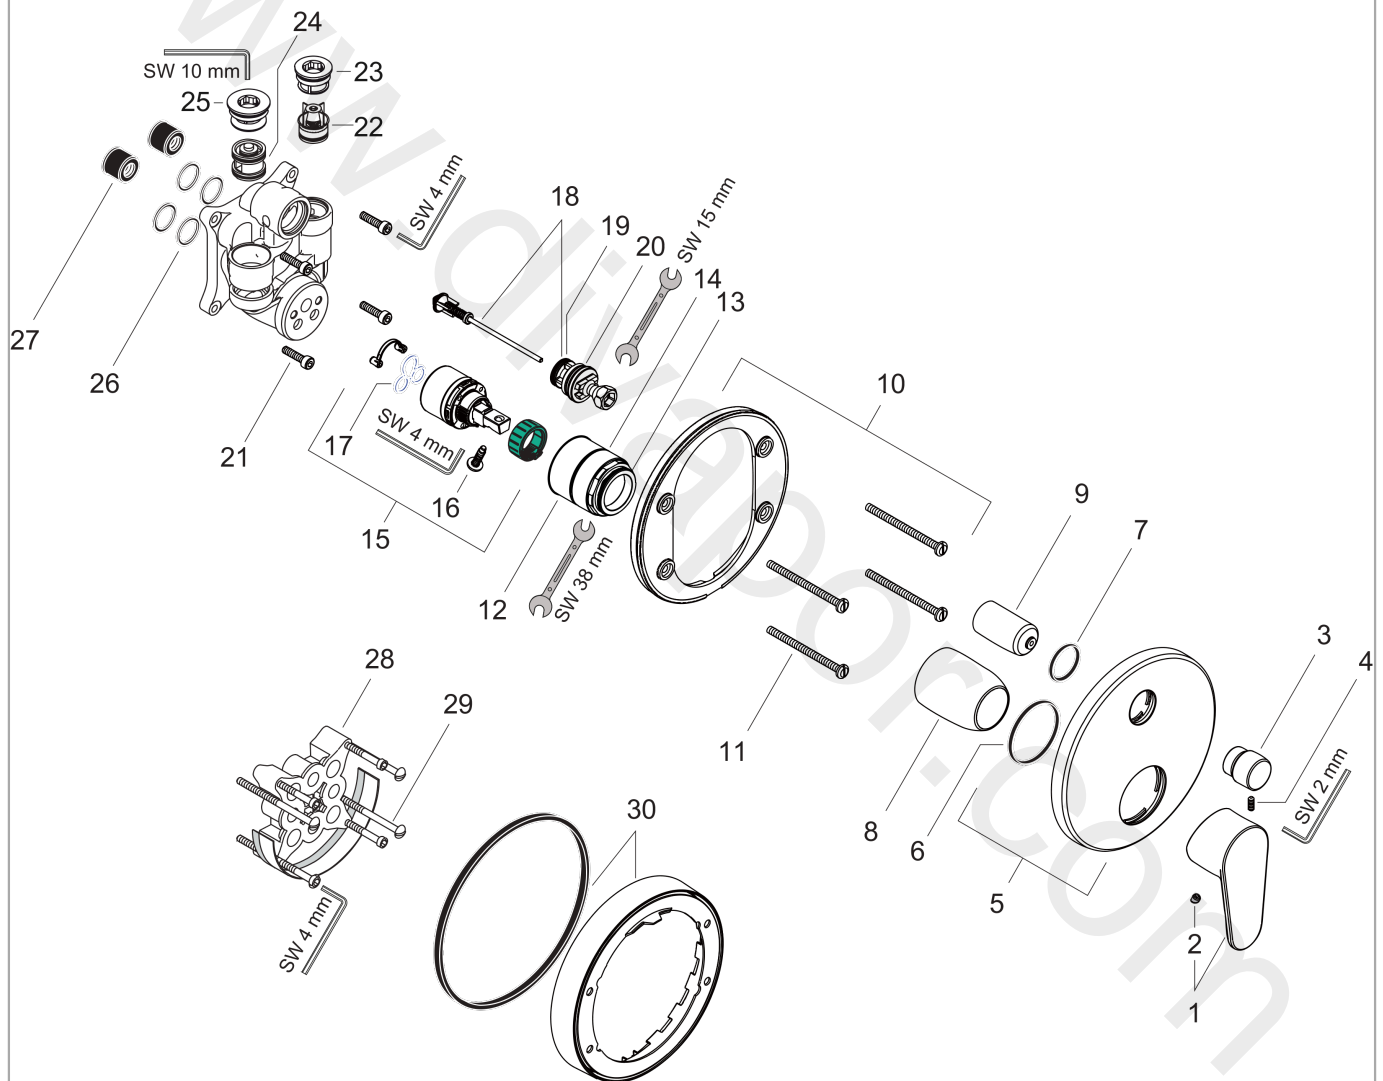

Talis E²

Single lever bath mixer for concealed installation with integrated security combination according to EN1717

Surfaces: Article Number: 31646000

Exploded Drawing

Year of production: 01/16 - 02/18

Talis E²

Single lever bath mixer for concealed installation with integrated security combination according to EN1717

Surfaces: Article Number: **31646000**

Spare part list

Year of production: 01/16 - 02/18

Pos.	Description	Article Number	Price	PU
1	handle	31692000	£ 51,00	1
2	screw cover	96338000	£ 3,30	1
3	diverter knob	98795000	£ 51,00	1
4	hollow set screw M4x10	97667000	£ 3,30	1
5	escutcheon Ø 150 mm	98791000	£ 64,00	1
6	O-ring 43x3	98418000	£ 3,30	1
7	O-ring 23x3	98142000	£ 3,30	1
8	sleeve	98790000	£ 35,00	1
9	sleeve	98794000	£ 35,00	1
10	holder for escutcheon	98793000	£ 43,00	1
11	set of fixing screws	96454000	£ 9,00	1
12	nut	98796000	£ 43,00	1
13	O-ring 30x1,5	98433000	£ 3,30	1
14	O-ring 39x1,5	98400000	£ 3,30	1
15	cartridge, assy	92730000	£ 35,00	1
16	locking screw for handle	95140000	£ 6,10	1
17	seal	95008000	£ 9,00	1
18	selector assy	95014000	£ 64,00	1
19	O-ring 17x2	98199000	£ 3,30	1
20	O-ring 20x2,5	92602000	£ 6,10	1
21	set of screws	96525000	£ 9,00	1
22	non return valve	96655000	£ 13,30	1
23	O-ring 19x2	98426000	£ 3,30	1
24	vacuum breaker	96753000	£ 16,10	1
25	O-Ring 22x2	98185000	£ 3,30	1
26	O-ring 16x2	98133000	£ 3,30	1
27	noise reduction	94073000	£ 25,00	1
28	extension 25 mm	13595000	£ 75,00	1
29	set of fixing screws	97747000	£ 3,30	1
30	extension 22 mm (Ø 150 mm)	13597000	£ 72,00	1
a	concealed item	01800180	£ 163,00	1
b	fixation set	96615000	£ 59,00	1
c	conversion kit to escutcheon Ø 170 mm (bath mixer)	95354000	£ 96,00	1