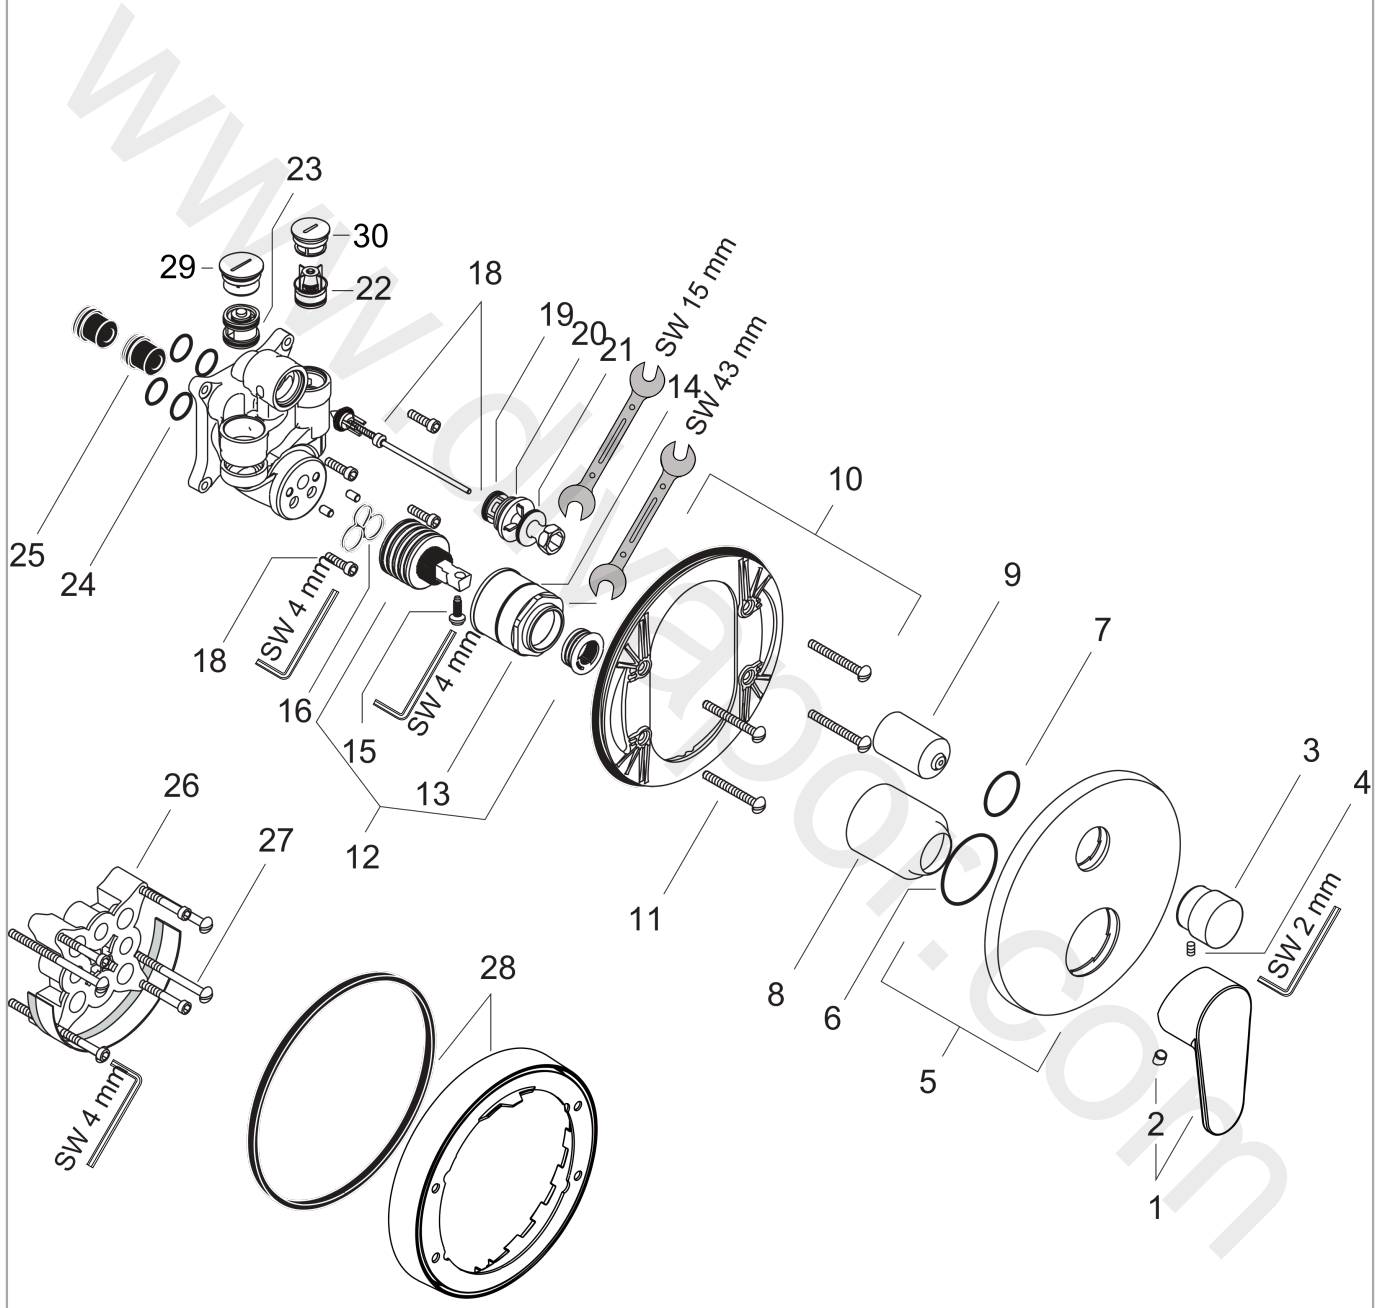

Talis E²

Single lever bath mixer for concealed installation with integrated security combination according to EN1717

Surfaces: Article Number: 31646000

Exploded Drawing

Year of production: 10/06 - 12/07

Talis E²

Single lever bath mixer for concealed installation with integrated security combination according to EN1717

Surfaces: Article Number: **31646000**

Spare part list

Year of production: **10/06 - 12/07**

Pos.	Description	Article Number	Price	PU
1	handle	31692000	£ 51,00	1
2	screw cover	96338000	£ 3,30	1
3	diverter knob cpl.	13471000	£ 20,50	1
4	hexagon socket screw M4x10	97661000	£ 6,10	1
5	escutcheon Ø 170 mm	96453000	£ 64,00	1
6	O-ring 48x5	98174000	£ 3,30	1
7	O-ring 30x5	98153000	£ 3,30	1
8	flange	96348000	£ 13,30	1
9	sleeve	96448000	£ 43,00	1
10	sub plate	96447000	£ 51,00	1
11	set of fixing screws	96454000	£ 9,00	1
12	cartridge, assy	92730000	£ 35,00	1
13	nut	95007000	£ 51,00	1
14	O-ring 43x1,5	98148000	£ 3,30	1
15	locking screw for handle	96059000	£ 9,00	1
16	seal	95008000	£ 9,00	1
17	set of screws	96525000	£ 9,00	1
18	selector assy	95014000	£ 64,00	1
19	O-ring 16x2,3	98207000	£ 3,30	1
20	O-ring 20x2,5	92602000	£ 6,10	1
21	O-ring 21x2	98205000	£ 6,10	1
22	non return valve	96655000	£ 13,30	1
23	vacuum breaker	96753000	£ 16,10	1
24	O-ring 13x2	98128000	£ 3,30	1
25	noise reduction	94073000	£ 25,00	1
26	extension 25 mm	13595000	£ 75,00	1
27	set of fixing screws	97747000	£ 3,30	1
28	extension 22 mm (Ø 170 mm)	13596000	£ 72,00	1
29	O-Ring 22x2	98185000	£ 3,30	1
30	O-ring 19x2	98426000	£ 3,30	1
a	concealed item	01800180	£ 163,00	1
b	O-ring 43x3	98418000	£ 3,30	1