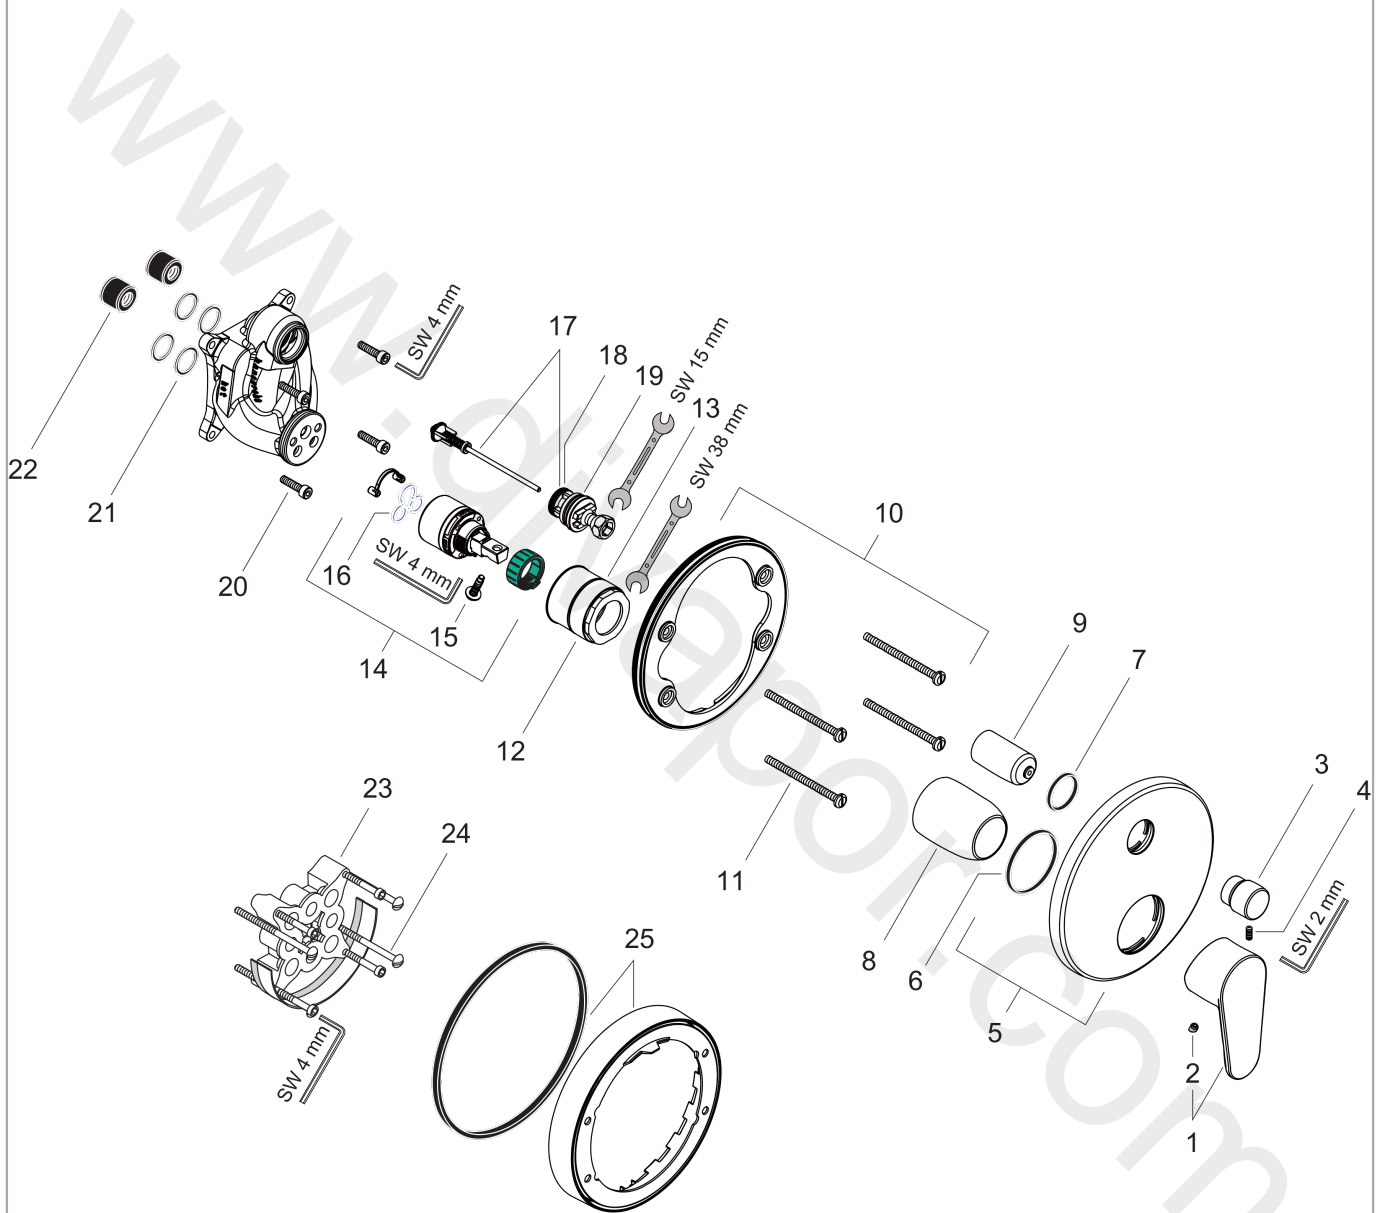

Talis E²
Single lever bath mixer for concealed installation
 Surfaces: Article Number: **31645000**

Exploded Drawing

Year of production: **01/08 - 12/15**

Talis E²**Single lever bath mixer for concealed installation**Surfaces: Article Number: **31645000****Spare part list**Year of production: **01/08 - 12/15**

Pos.	Description	Article Number	Price	PU
1	handle	31692000	£ 51,00	1
2	screw cover	96338000	£ 3,30	1
3	diverter knob	98795000	£ 51,00	1
4	hollow set screw M4x10	97667000	£ 3,30	1
5	escutcheon Ø 150 mm	98791000	£ 64,00	1
6	O-ring 43x3	98418000	£ 3,30	1
7	O-ring 23x3	98142000	£ 3,30	1
8	sleeve	98790000	£ 35,00	1
9	sleeve	98794000	£ 35,00	1
10	holder for escutcheon	98793000	£ 43,00	1
11	set of fixing screws	96454000	£ 9,00	1
12	nut	98796000	£ 43,00	1
13	O-ring 39x1,5	98400000	£ 3,30	1
14	cartridge, assy	92730000	£ 35,00	1
15	locking screw for handle	95140000	£ 6,10	1
16	seal	95008000	£ 9,00	1
17	selector assy	95014000	£ 64,00	1
18	O-ring 16x2,3	98207000	£ 3,30	1
19	O-ring 20x2,5	92602000	£ 6,10	1
20	set of screws	96525000	£ 9,00	1
21	O-ring 16x2	98133000	£ 3,30	1
22	noise reduction	94073000	£ 25,00	1
23	extension 25 mm	13595000	£ 75,00	1
24	set of fixing screws	97747000	£ 3,30	1
25	extension 22 mm (Ø 150 mm)	13597000	£ 72,00	1
a	spring for exchanged connections	96365000	£ 43,00	1
b	conversion kit to escutcheon Ø 170 mm (bath mixer)	95354000	£ 96,00	1
c	concealed item	01800180	£ 163,00	1