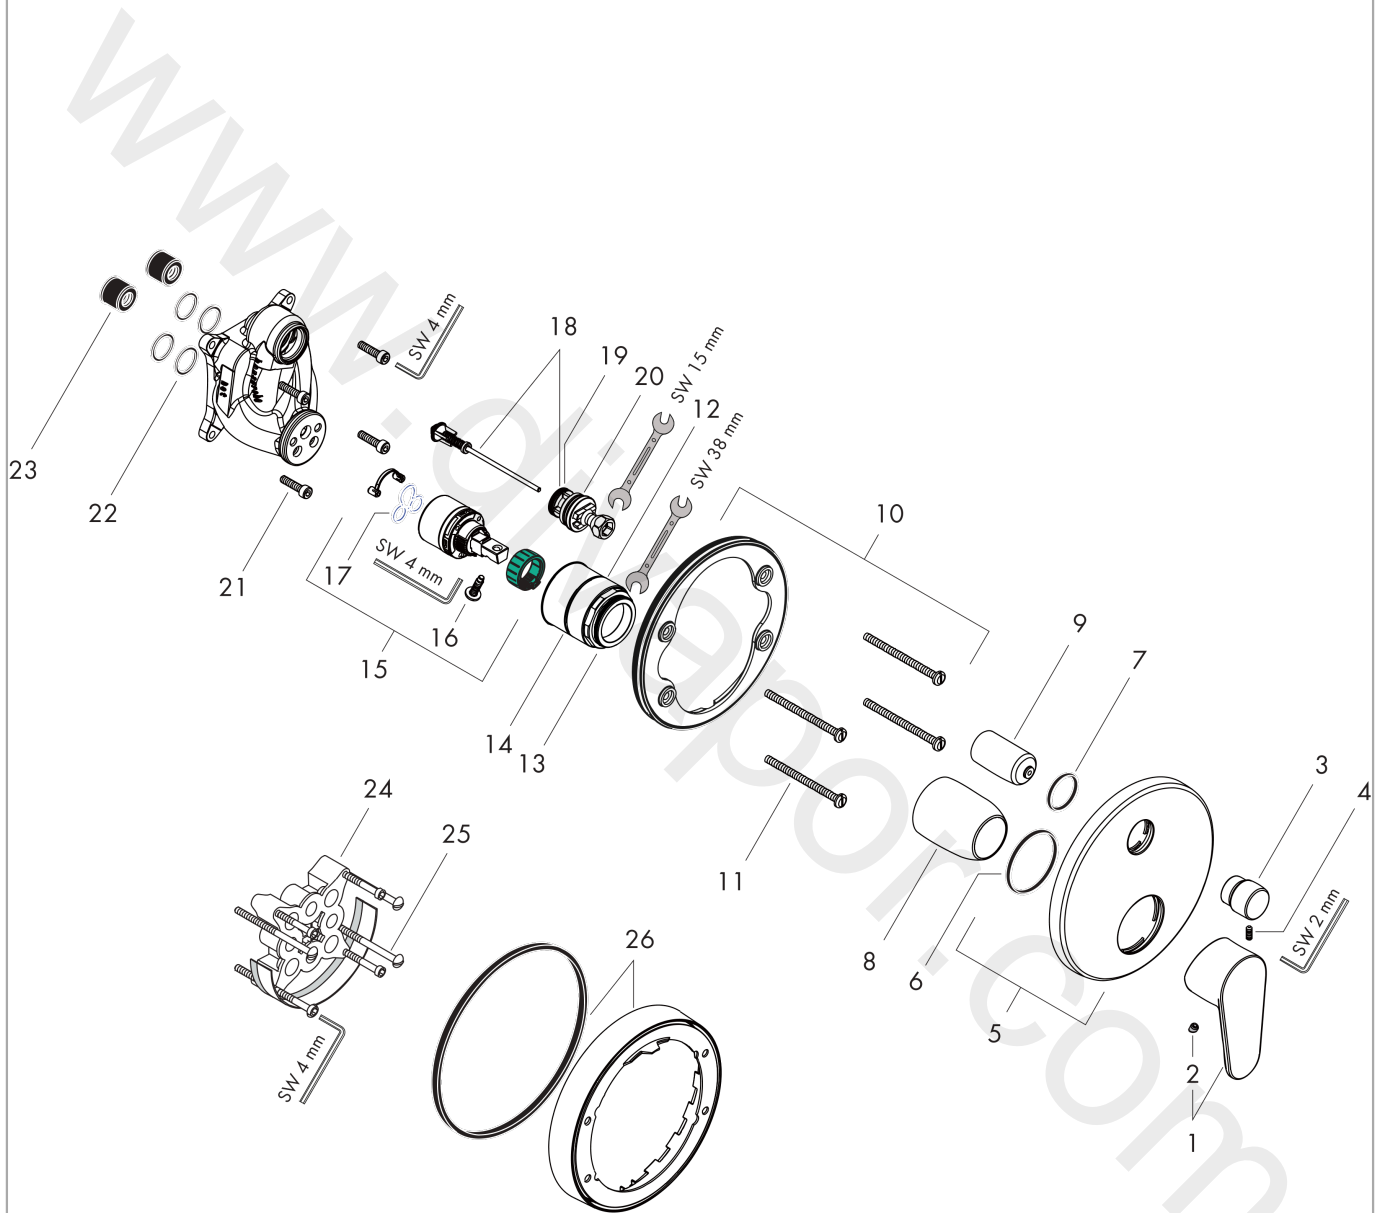

Talis E²
Single lever bath mixer for concealed installation
 Surfaces: Article Number: **31645000**

Exploded Drawing

Year of production: **01/16 - 04/18**

Talis E²
Single lever bath mixer for concealed installation
 Surfaces: Article Number: **31645000**

Spare part list

Year of production: **01/16 - 04/18**

Pos.	Description	Article Number	Price	PU
1	handle	31692000	£ 51,00	1
2	screw cover	96338000	£ 3,30	1
3	diverter knob	98795000	£ 51,00	1
4	hollow set screw M4x10	97667000	£ 3,30	1
5	escutcheon Ø 150 mm	98791000	£ 64,00	1
6	O-ring 43x3	98418000	£ 3,30	1
7	O-ring 23x3	98142000	£ 3,30	1
8	sleeve	98790000	£ 35,00	1
9	sleeve	98794000	£ 35,00	1
10	holder for escutcheon	98793000	£ 43,00	1
11	set of fixing screws	96454000	£ 9,00	1
12	nut	98796000	£ 43,00	1
13	O-ring 30x1,5	98433000	£ 3,30	1
14	O-ring 39x1,5	98400000	£ 3,30	1
15	cartridge, assy	92730000	£ 35,00	1
16	locking screw for handle	95140000	£ 6,10	1
17	seal	95008000	£ 9,00	1
18	selector assy	95014000	£ 64,00	1
19	O-ring 17x2	98199000	£ 3,30	1
20	O-ring 20x2,5	92602000	£ 6,10	1
21	set of screws	96525000	£ 9,00	1
22	O-ring 16x2	98133000	£ 3,30	1
23	noise reduction	94073000	£ 25,00	1
24	extension 25 mm	13595000	£ 75,00	1
25	set of fixing screws	97747000	£ 3,30	1
26	extension 22 mm (Ø 150 mm)	13597000	£ 72,00	1
a	concealed item	01800180	£ 163,00	1
b	adapter for exchanged connections	93181000	£ 275,00	1
c	spring for exchanged connections	96365000	£ 43,00	1
d	fixation set	96615000	£ 59,00	1
e	conversion kit to escutcheon Ø 170 mm (bath mixer)	95354000	£ 96,00	1