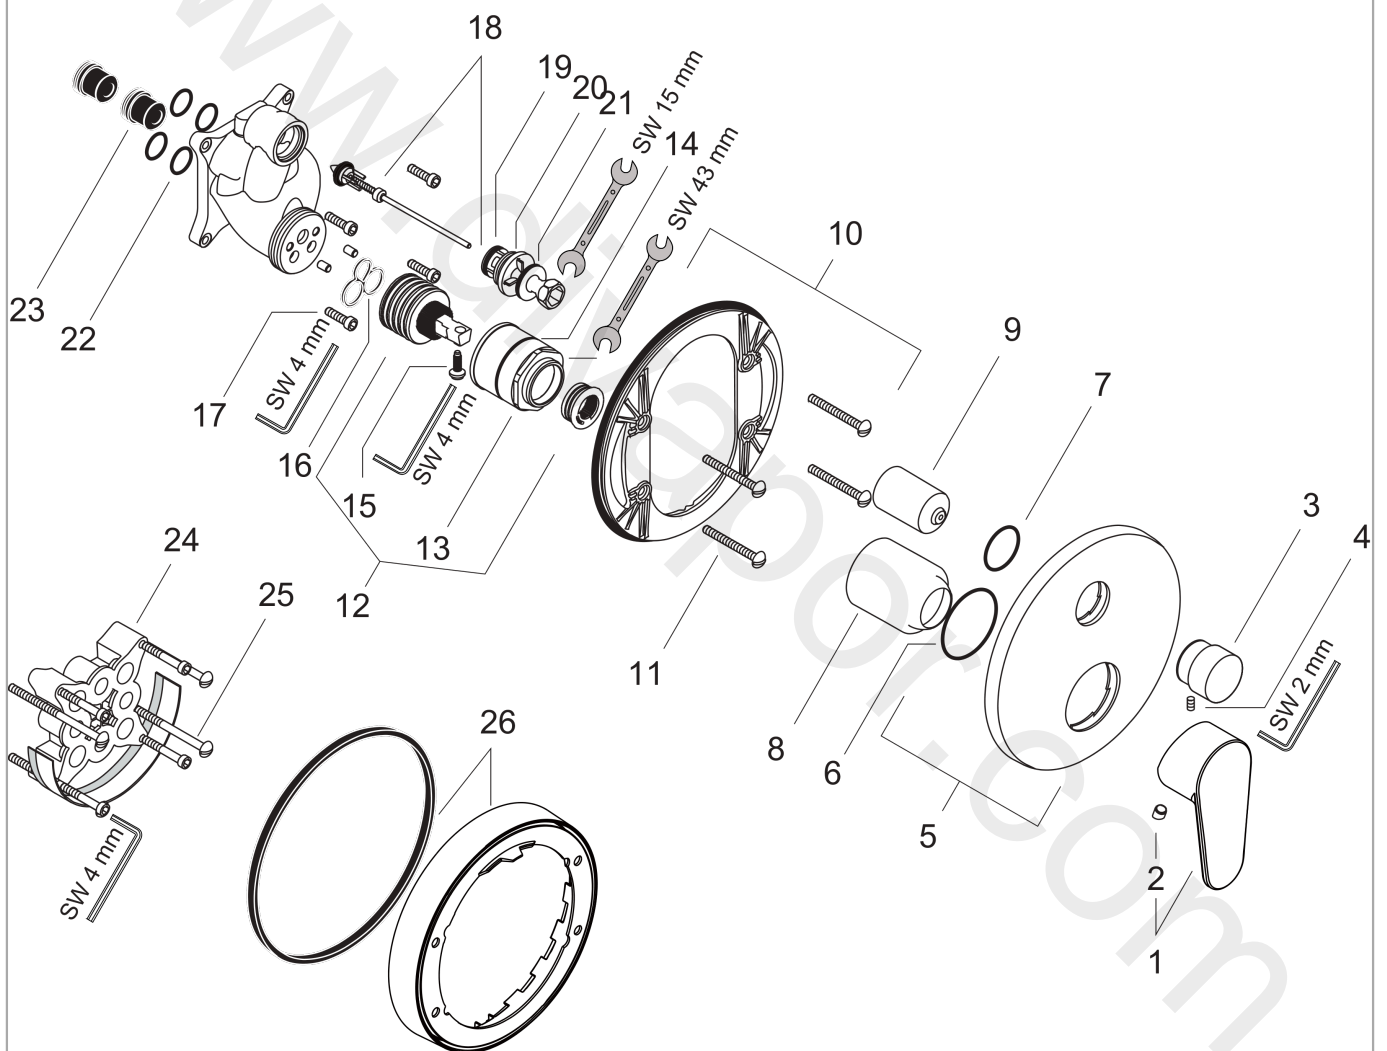

Talis E²
Single lever bath mixer for concealed installation
 Surfaces: Article Number: **31645000**

Exploded Drawing

Year of production: **10/06 - 12/07**

Talis E²**Single lever bath mixer for concealed installation**Surfaces: Article Number: **31645000****Spare part list**Year of production: **10/06 - 12/07**

Pos.	Description	Article Number	Price	PU
1	handle	31692000	£ 51,00	1
2	screw cover	96338000	£ 3,30	1
3	diverter knob cpl.	13471000	£ 20,50	1
4	hexagon socket screw M4x10	97661000	£ 6,10	1
5	escutcheon Ø 170 mm	96453000	£ 64,00	1
6	O-ring 48x5	98174000	£ 3,30	1
7	O-ring 30x5	98153000	£ 3,30	1
8	flange	96348000	£ 13,30	1
9	sleeve	96448000	£ 43,00	1
10	sub plate	96447000	£ 51,00	1
11	set of fixing screws	96454000	£ 9,00	1
12	cartridge, assy	92730000	£ 35,00	1
13	nut	95007000	£ 51,00	1
14	O-ring 43x1,5	98148000	£ 3,30	1
15	locking screw for handle	96059000	£ 9,00	1
16	seal	95008000	£ 9,00	1
17	set of screws	96525000	£ 9,00	1
18	selector assy	95014000	£ 64,00	1
19	O-ring 16x2,3	98207000	£ 3,30	1
20	O-ring 20x2,5	92602000	£ 6,10	1
21	O-ring 21x2	98205000	£ 6,10	1
22	O-ring 13x2	98128000	£ 3,30	1
23	noise reduction	94073000	£ 25,00	1
24	extension 25 mm	13595000	£ 75,00	1
25	set of fixing screws	97747000	£ 3,30	1
26	extension 22 mm (Ø 170 mm)	13596000	£ 72,00	1
a	spring for exchanged connections	96365000	£ 43,00	1
b	concealed item	01800180	£ 163,00	1