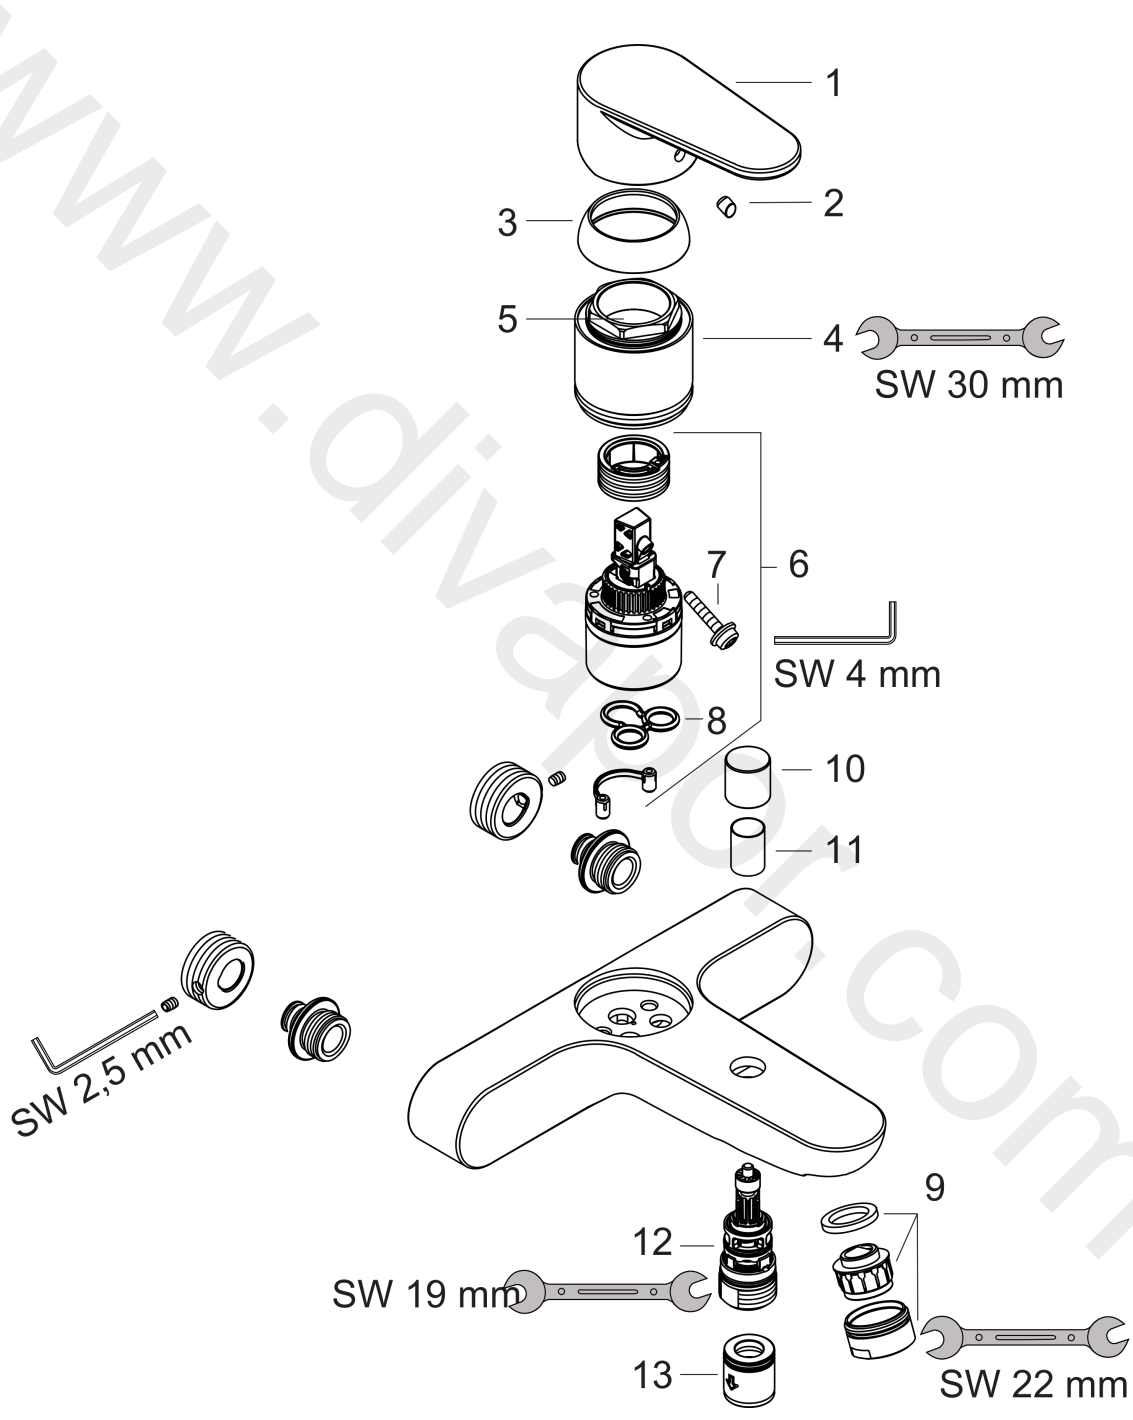

Talis E²
 Single Lever Bath Mixer DN15 Switzerland
 Surfaces: Article Number: 31643000

Exploded Drawing

Year of production: 10/06 - 10/11

Talis E²
Single Lever Bath Mixer DN15 Switzerland
 Surfaces: Article Number: **31643000**

Spare part list

Year of production: **10/06 - 10/11**

Pos.	Description	Article Number	Price	PU
1	handle	31692000	£ 51,00	1
2	screw cover	96338000	£ 3,30	1
3	flange	97406000	£ 20,50	1
4	nut	97977000	£ 43,00	1
5	O-Ring 32x2	98193000	£ 3,30	1
6	cartridge, assy	92730000	£ 35,00	1
7	locking screw for handle	95140000	£ 6,10	1
8	seal	95008000	£ 9,00	1
9	aerator M24x1 (25 l/min)	13956000	£ 9,00	1
10	diverter knob	97981000	£ 20,50	1
11	sleeve	97979000	£ 16,10	1
12	selector	97978000	£ 64,00	1
13	non return valve	97980000	£ 16,10	1
a	diverter fixing device	97211000	£ 3,30	1