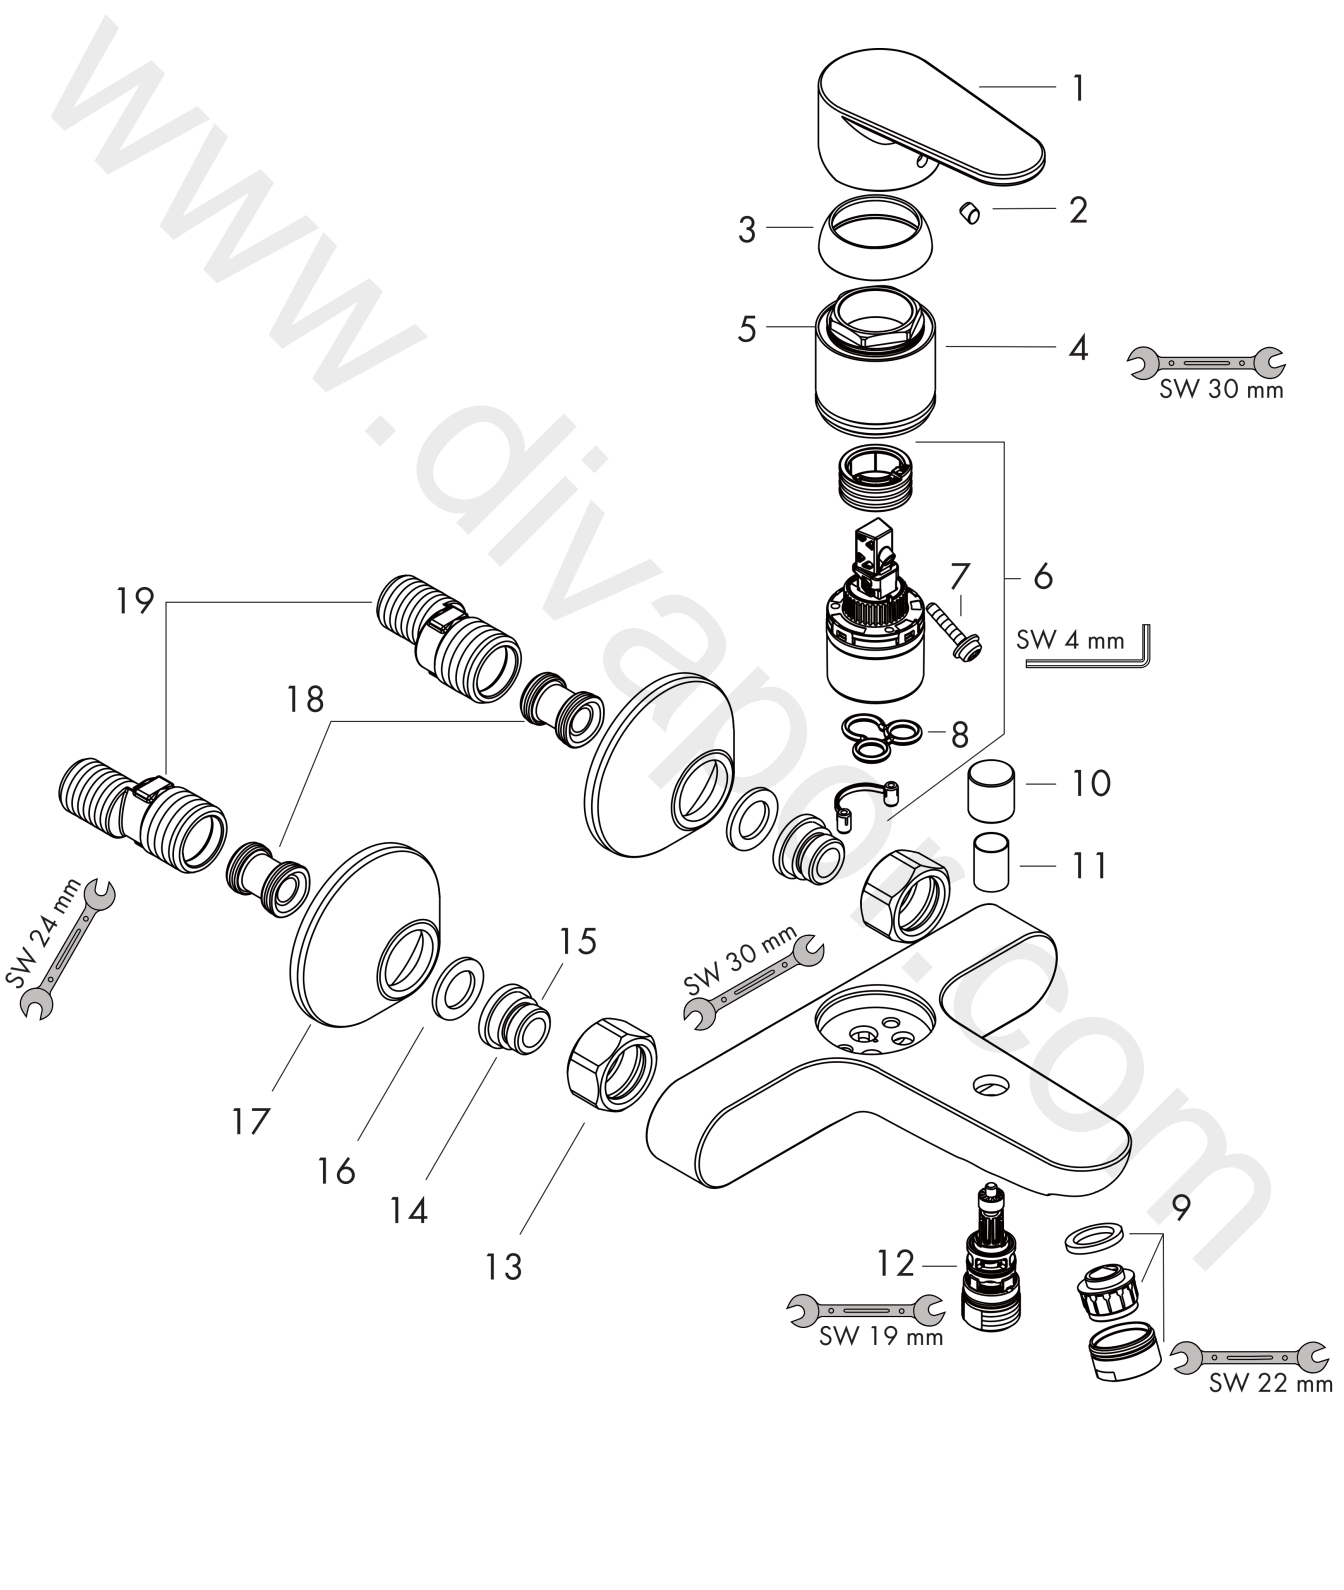

Talis E²
Single lever bath mixer for exposed installation
 Surfaces: Article Number: **31642000**

Exploded Drawing

Year of production: **06/14 - 12/17**

Talis E²

Single lever bath mixer for exposed installation

Surfaces: Article Number: **31642000**

Spare part list

Year of production: 06/14 - 12/17

Pos.	Description	Article Number	Price	PU
1	handle	31692000	£ 51,00	1
2	screw cover	96338000	£ 3,30	1
3	flange	97406000	£ 20,50	1
4	nut	97977000	£ 43,00	1
5	O-Ring 32x2	98193000	£ 3,30	1
6	cartridge, assy	92730000	£ 35,00	1
7	locking screw for handle	95140000	£ 6,10	1
8	seal	95008000	£ 9,00	1
9	aerator M24x1 (30 l/min)	96512000	£ 16,10	1
10	diverter knob	97981000	£ 20,50	1
11	sleeve	97979000	£ 16,10	1
12	selector	97978000	£ 64,00	1
13	set of nuts	96157000	£ 35,00	1
14	connecting thread	97220000	£ 16,10	1
15	O-ring 15x2	98163000	£ 3,30	1
16	filter packing	96922000	£ 9,00	1
17	escutcheon Ø 70 mm	94135000	£ 13,30	1
18	noise reduction	96429000	£ 6,10	1
19	set of S-unions (±12 mm)	94140000	£ 51,00	1
a	set of S-unions (±32 mm)	98592000	£ 43,00	1
b	diverter fixing device	97211000	£ 3,30	1