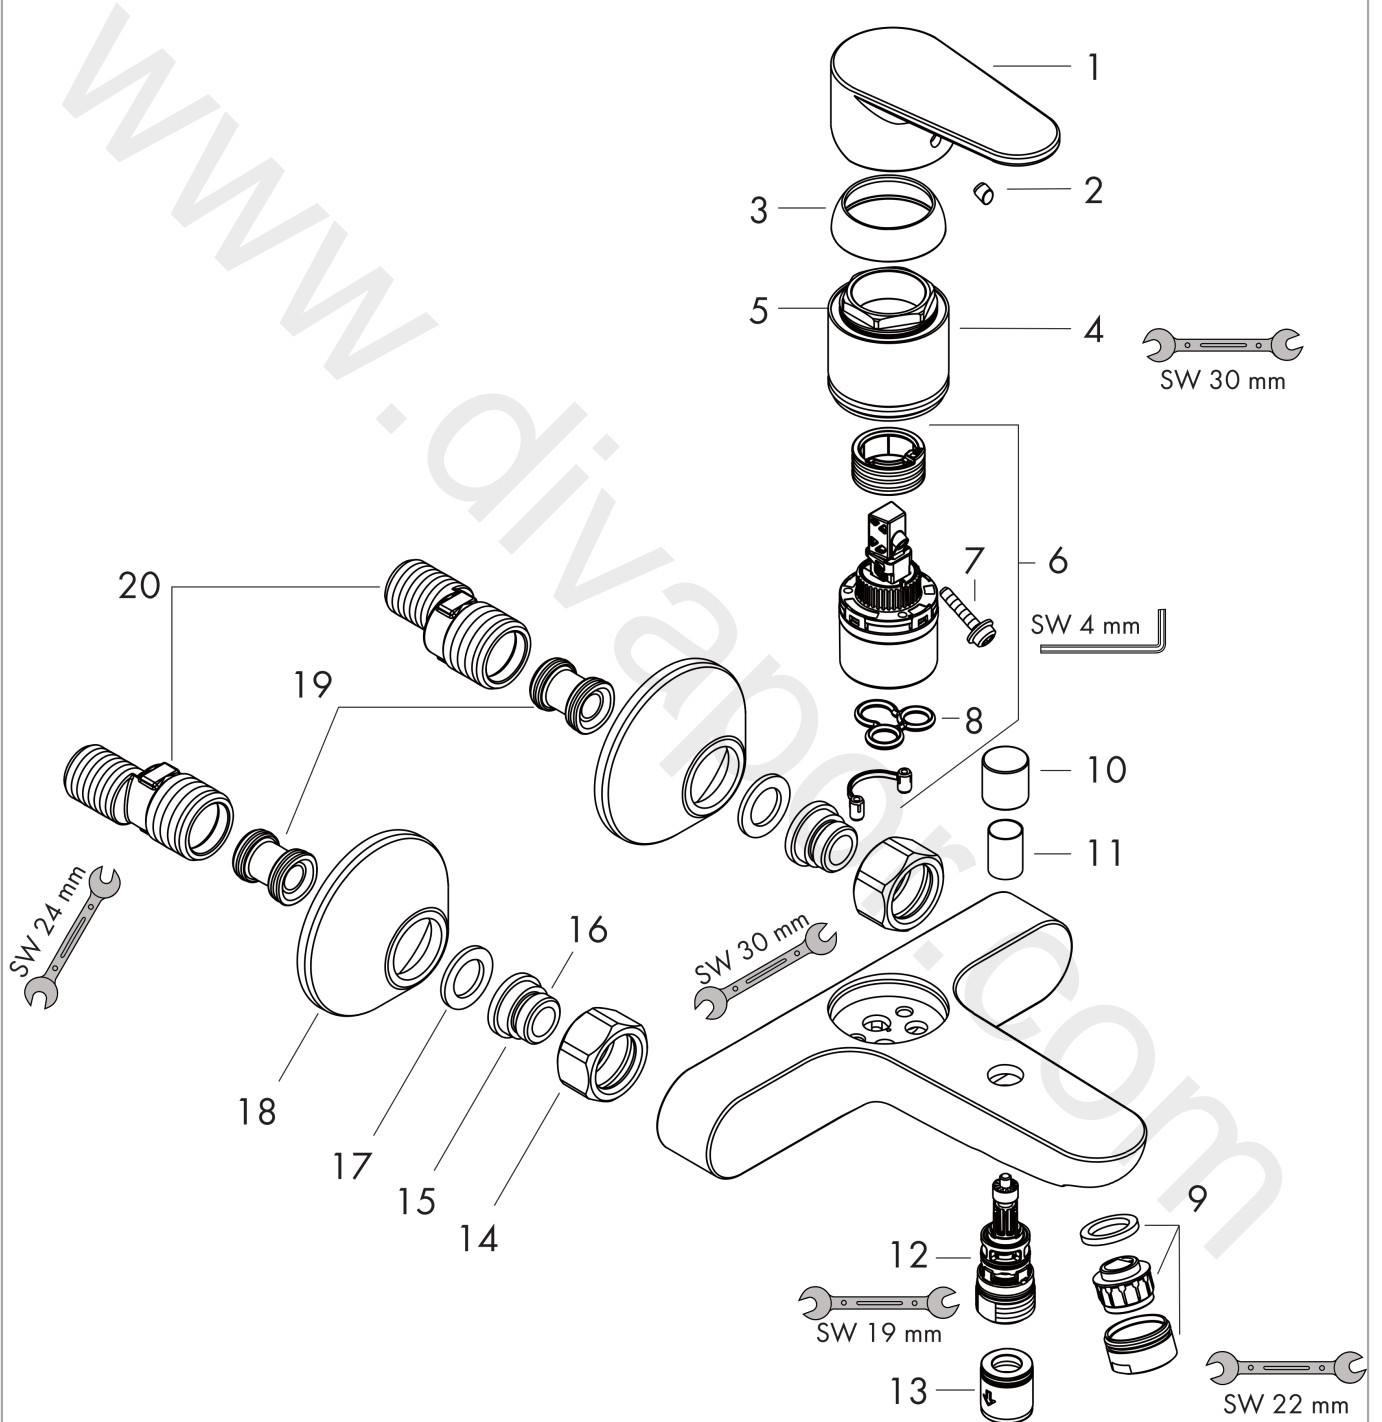

Talis E²
Single lever bath mixer for exposed installation
 Surfaces: Article Number: **31642000**

Exploded Drawing

Year of production: **11/11 - 05/14**

Talis E²**Single lever bath mixer for exposed installation**Surfaces: Article Number: **31642000****Spare part list**Year of production: **11/11 - 05/14**

Pos.	Description	Article Number	Price	PU
1	handle	31692000	£ 51,00	1
2	screw cover	96338000	£ 3,30	1
3	flange	97406000	£ 20,50	1
4	nut	97977000	£ 43,00	1
5	O-Ring 32x2	98193000	£ 3,30	1
6	cartridge, assy	92730000	£ 35,00	1
7	locking screw for handle	95140000	£ 6,10	1
8	seal	95008000	£ 9,00	1
9	aerator M24x1 (30 l/min)	96512000	£ 16,10	1
10	diverter knob	97981000	£ 20,50	1
11	sleeve	97979000	£ 16,10	1
12	selector	97978000	£ 64,00	1
13	non return valve	97980000	£ 16,10	1
14	set of nuts	96157000	£ 35,00	1
15	connecting thread	97220000	£ 16,10	1
16	O-ring 15x2	98163000	£ 3,30	1
17	filter packing	96922000	£ 9,00	1
18	escutcheon Ø 70 mm	94135000	£ 13,30	1
19	noise reduction	96429000	£ 6,10	1
20	set of S-unions (±12 mm)	94140000	£ 51,00	1
a	set of S-unions (±32 mm)	98592000	£ 43,00	1
b	diverter fixing device	97211000	£ 3,30	1