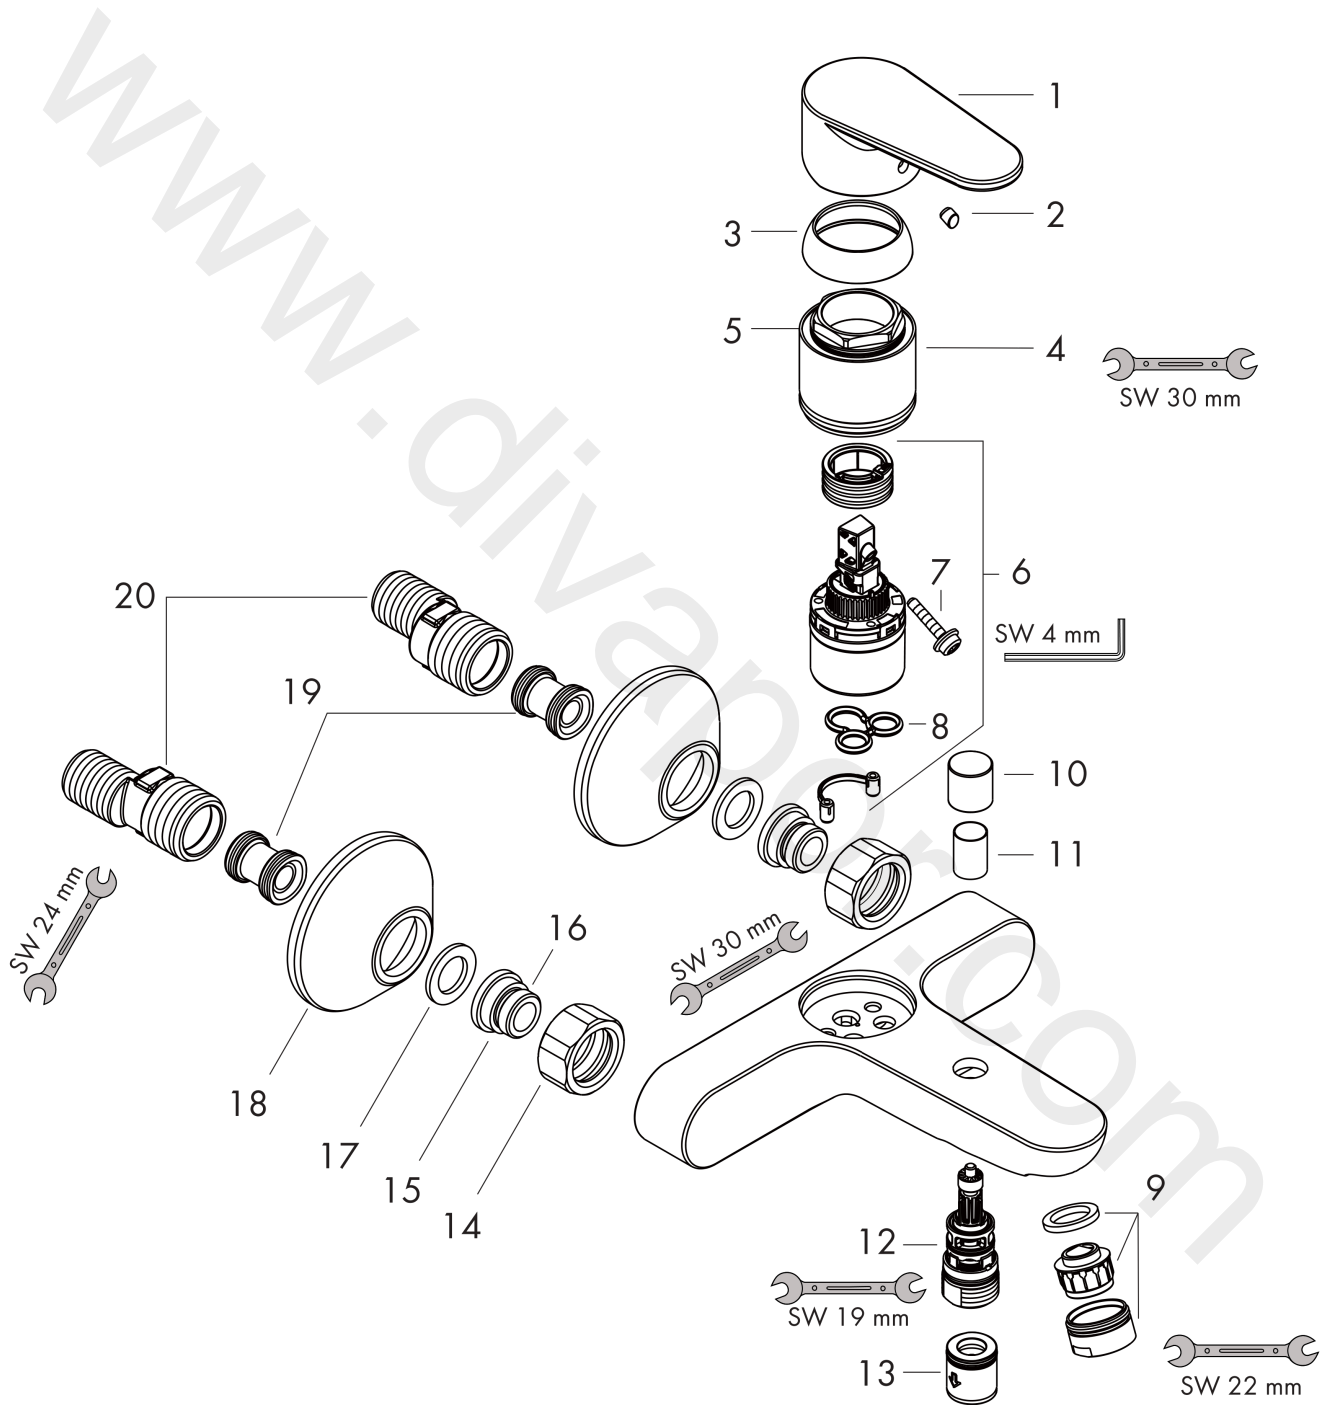

Talis E²
Single lever bath mixer for exposed installation
 Surfaces: Article Number: **31642000**

Exploded Drawing

Year of production: **10/06 - 10/11**

Talis E²

Single lever bath mixer for exposed installation

Surfaces: Article Number: **31642000**

Spare part list

Year of production: **10/06 - 10/11**

Pos.	Description	Article Number	Price	PU
1	handle	31692000	£ 51,00	1
2	screw cover	96338000	£ 3,30	1
3	flange	97406000	£ 20,50	1
4	nut	97977000	£ 43,00	1
5	O-Ring 32x2	98193000	£ 3,30	1
6	cartridge, assy	92730000	£ 35,00	1
7	locking screw for handle	95140000	£ 6,10	1
8	seal	95008000	£ 9,00	1
9	aerator M24x1 (25 l/min)	13956000	£ 9,00	1
10	diverter knob	97981000	£ 20,50	1
11	sleeve	97979000	£ 16,10	1
12	selector	97978000	£ 64,00	1
13	non return valve	97980000	£ 16,10	1
14	set of nuts	96157000	£ 35,00	1
15	connecting thread	97220000	£ 16,10	1
16	O-ring 15x2	98163000	£ 3,30	1
17	filter packing	96922000	£ 9,00	1
18	escutcheon Ø 70 mm	94135000	£ 13,30	1
19	noise reduction	96429000	£ 6,10	1
20	set of S-unions (±12 mm)	94140000	£ 51,00	1
a	set of S-unions (±32 mm)	98592000	£ 43,00	1
b	diverter fixing device	97211000	£ 3,30	1