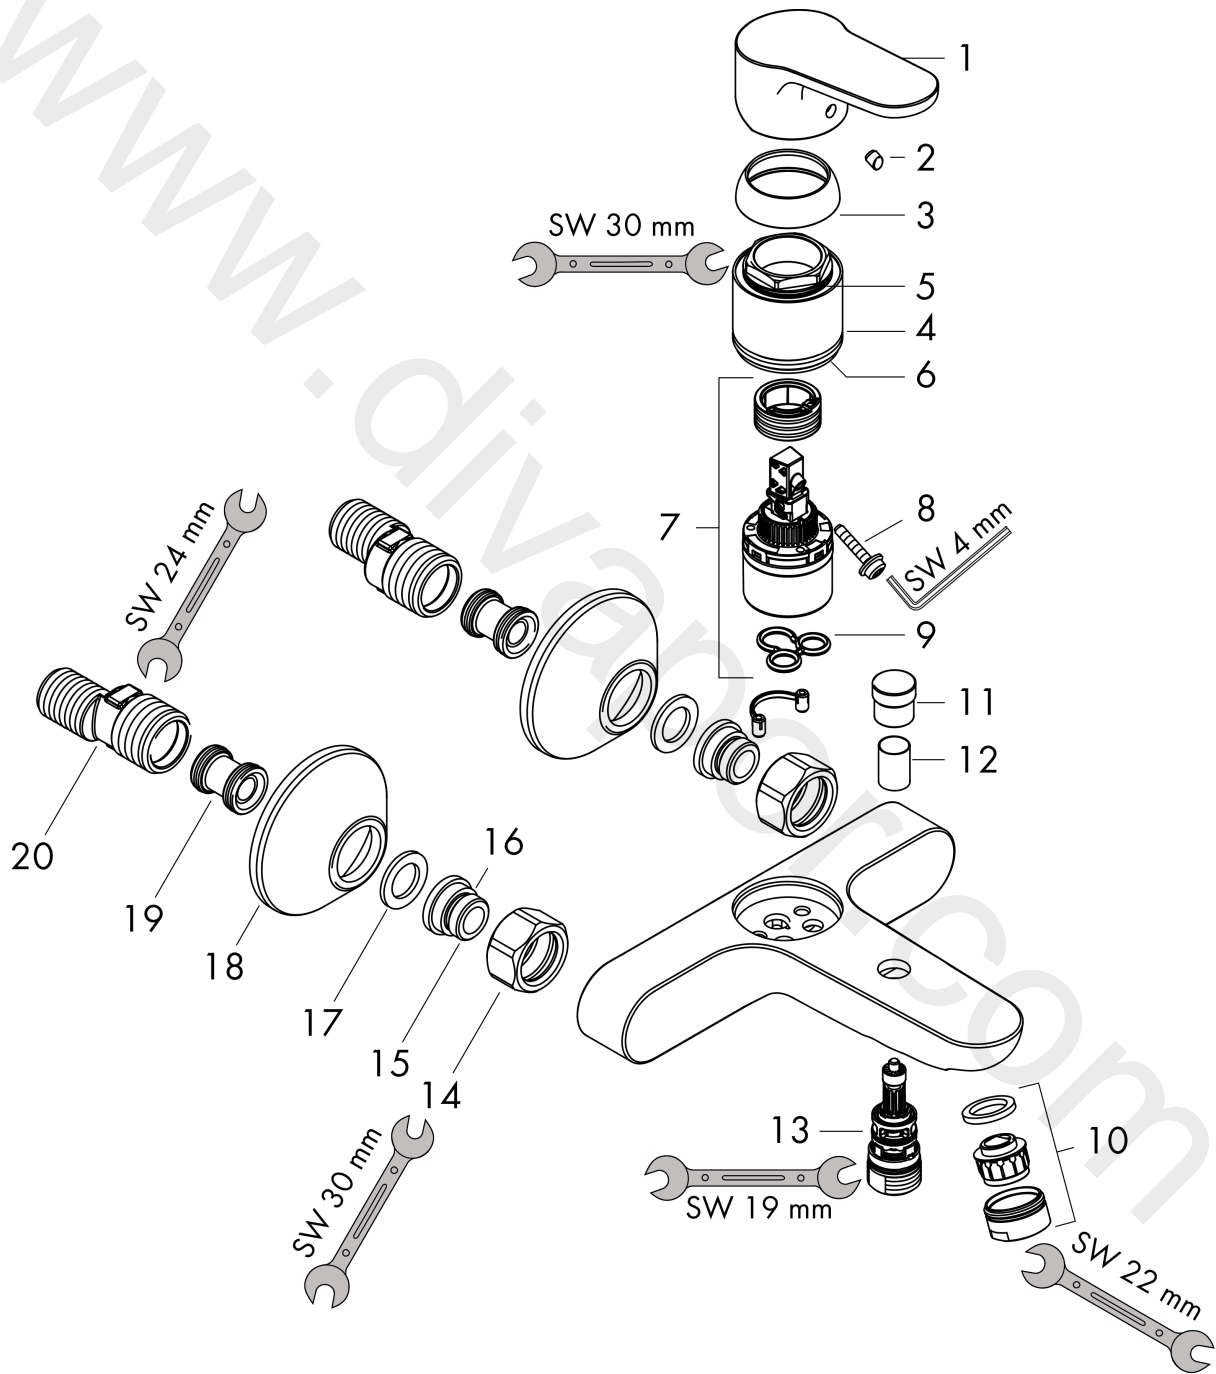

Talis Puro
Single Lever Bath Mixer for exposed fitting DN15
 Surfaces: Article Number: **31641000**

Exploded Drawing

Year of production: **06/14 - 12/17**

Talis Puro
Single Lever Bath Mixer for exposed fitting DN15
 Surfaces: Article Number: **31641000**

Spare part list

Year of production: 06/14 - 12/17

Pos.	Description	Article Number	Price	PU
1	handle	95656000	£ 51,00	1
2	screw cover	96338000	£ 3,30	1
3	flange	97406000	£ 20,50	1
4	nut	97977000	£ 43,00	1
5	O-Ring 32x2	98193000	£ 3,30	1
6	O-ring 33x1,5	98164000	£ 3,30	1
7	cartridge, assy	92730000	£ 35,00	1
8	locking screw for handle	95140000	£ 6,10	1
9	seal	95008000	£ 9,00	1
10	aerator M24x1 (30 l/min)	96512000	£ 16,10	1
11	diverter knob	97981000	£ 20,50	1
12	sleeve	97979000	£ 16,10	1
13	selector	97978000	£ 64,00	1
14	set of nuts	96157000	£ 35,00	1
15	connecting thread	97220000	£ 16,10	1
16	O-ring 15x2	98163000	£ 3,30	1
17	filter packing	96922000	£ 9,00	1
18	escutcheon Ø 70 mm	94135000	£ 13,30	1
19	noise reduction	96429000	£ 6,10	1
20	set of S-unions (±12 mm)	94140000	£ 51,00	1
a	set of S-unions (±32 mm)	98592000	£ 43,00	1
b	diverter fixing device	97211000	£ 3,30	1