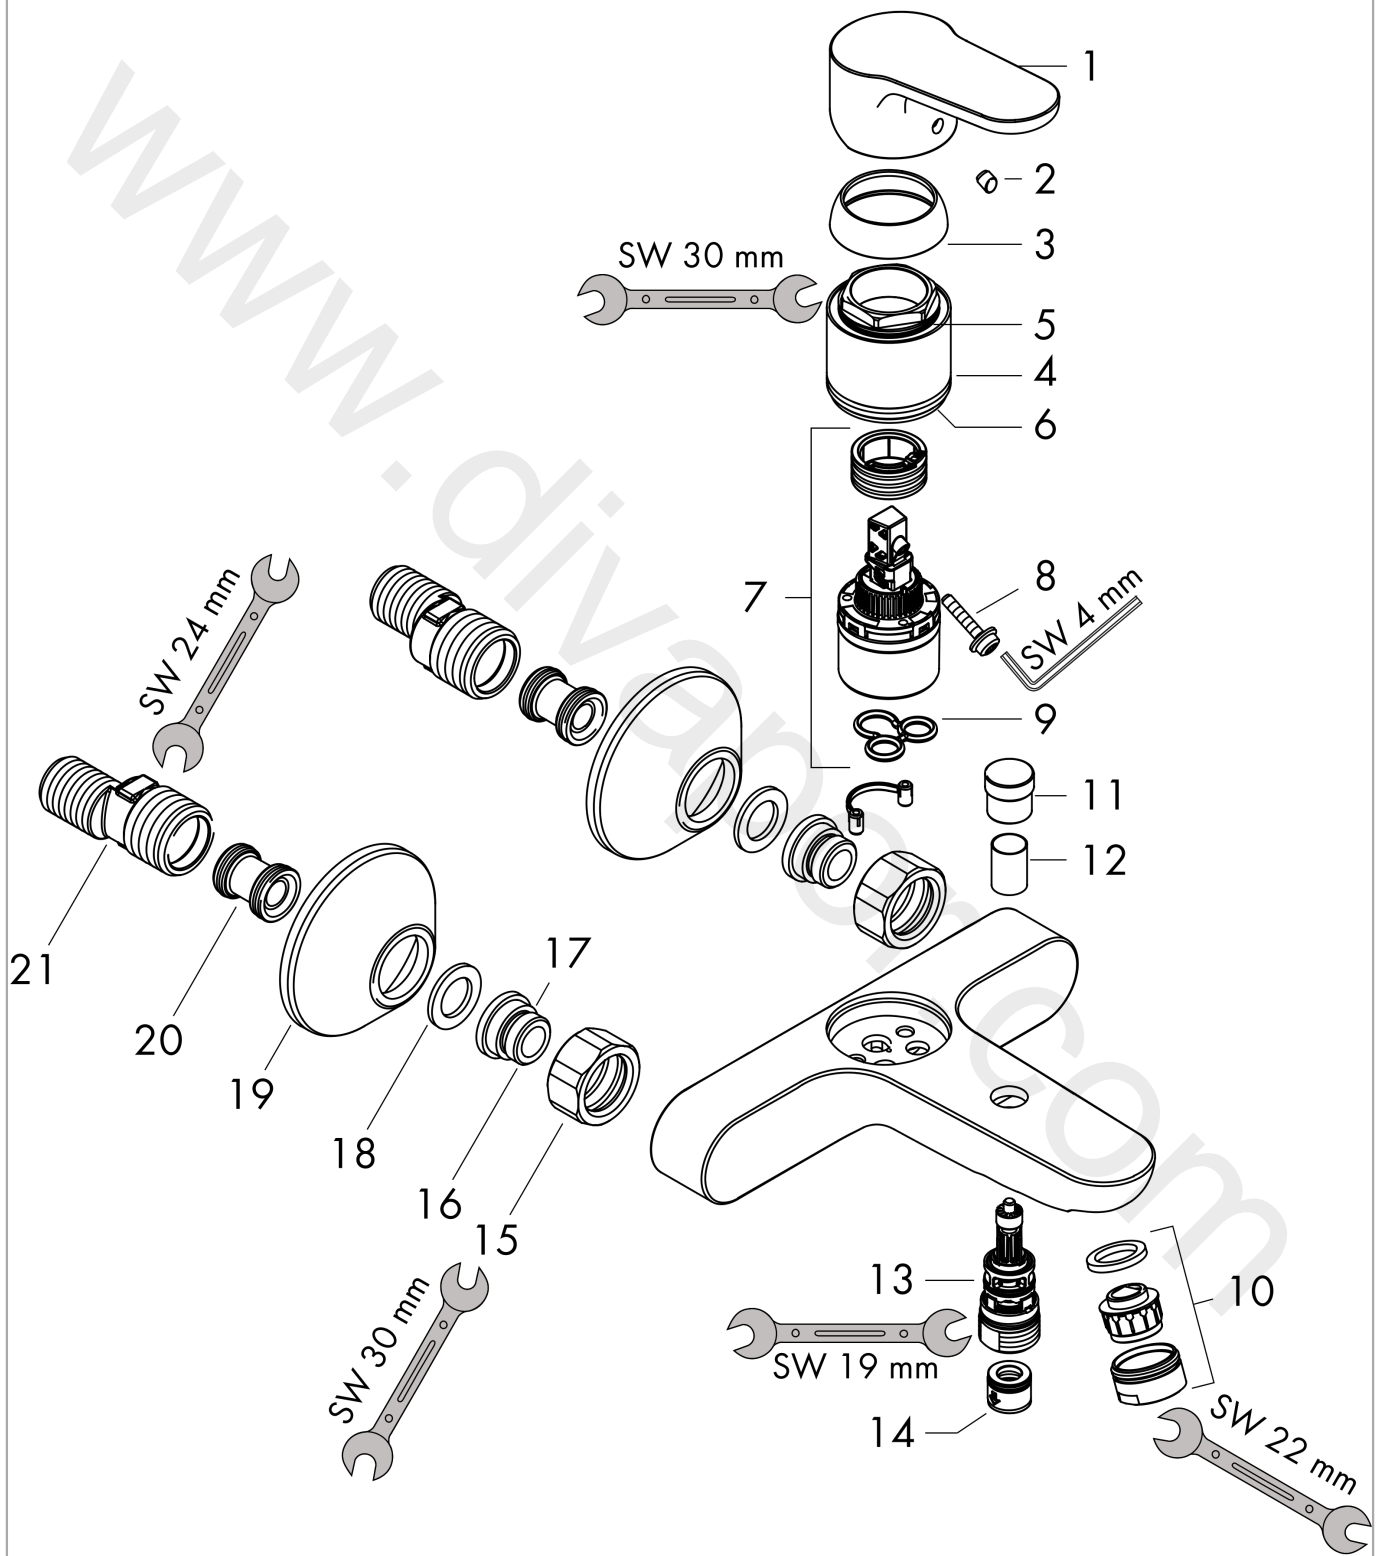

Talis Puro
Single Lever Bath Mixer for exposed fitting DN15
 Surfaces: Article Number: **31641000**

Exploded Drawing

Year of production: **04/10 - 10/11**

Talis Puro
Single Lever Bath Mixer for exposed fitting DN15
 Surfaces: Article Number: **31641000**

Spare part list

Year of production: **04/10 - 10/11**

Pos.	Description	Article Number	Price	PU
1	handle	95656000	£ 51,00	1
2	screw cover	96338000	£ 3,30	1
3	flange	97406000	£ 20,50	1
4	nut	97977000	£ 43,00	1
5	O-Ring 32x2	98193000	£ 3,30	1
6	O-ring 33x1,5	98164000	£ 3,30	1
7	cartridge, assy	92730000	£ 35,00	1
8	locking screw for handle	95140000	£ 6,10	1
9	seal	95008000	£ 9,00	1
10	aerator M24x1 (25 l/min)	13956000	£ 9,00	1
11	diverter knob	97981000	£ 20,50	1
12	sleeve	97979000	£ 16,10	1
13	selector	97978000	£ 64,00	1
14	set of non return valves DW 15	94074000	£ 16,10	1
15	set of nuts	96157000	£ 35,00	1
16	connecting thread	97220000	£ 16,10	1
17	O-ring 15x2	98163000	£ 3,30	1
18	filter packing	96922000	£ 9,00	1
19	escutcheon Ø 70 mm	94135000	£ 13,30	1
20	noise reduction	96429000	£ 6,10	1
21	set of S-unions (±12 mm)	94140000	£ 51,00	1
a	set of S-unions (±32 mm)	98592000	£ 43,00	1
b	diverter fixing device	97211000	£ 3,30	1