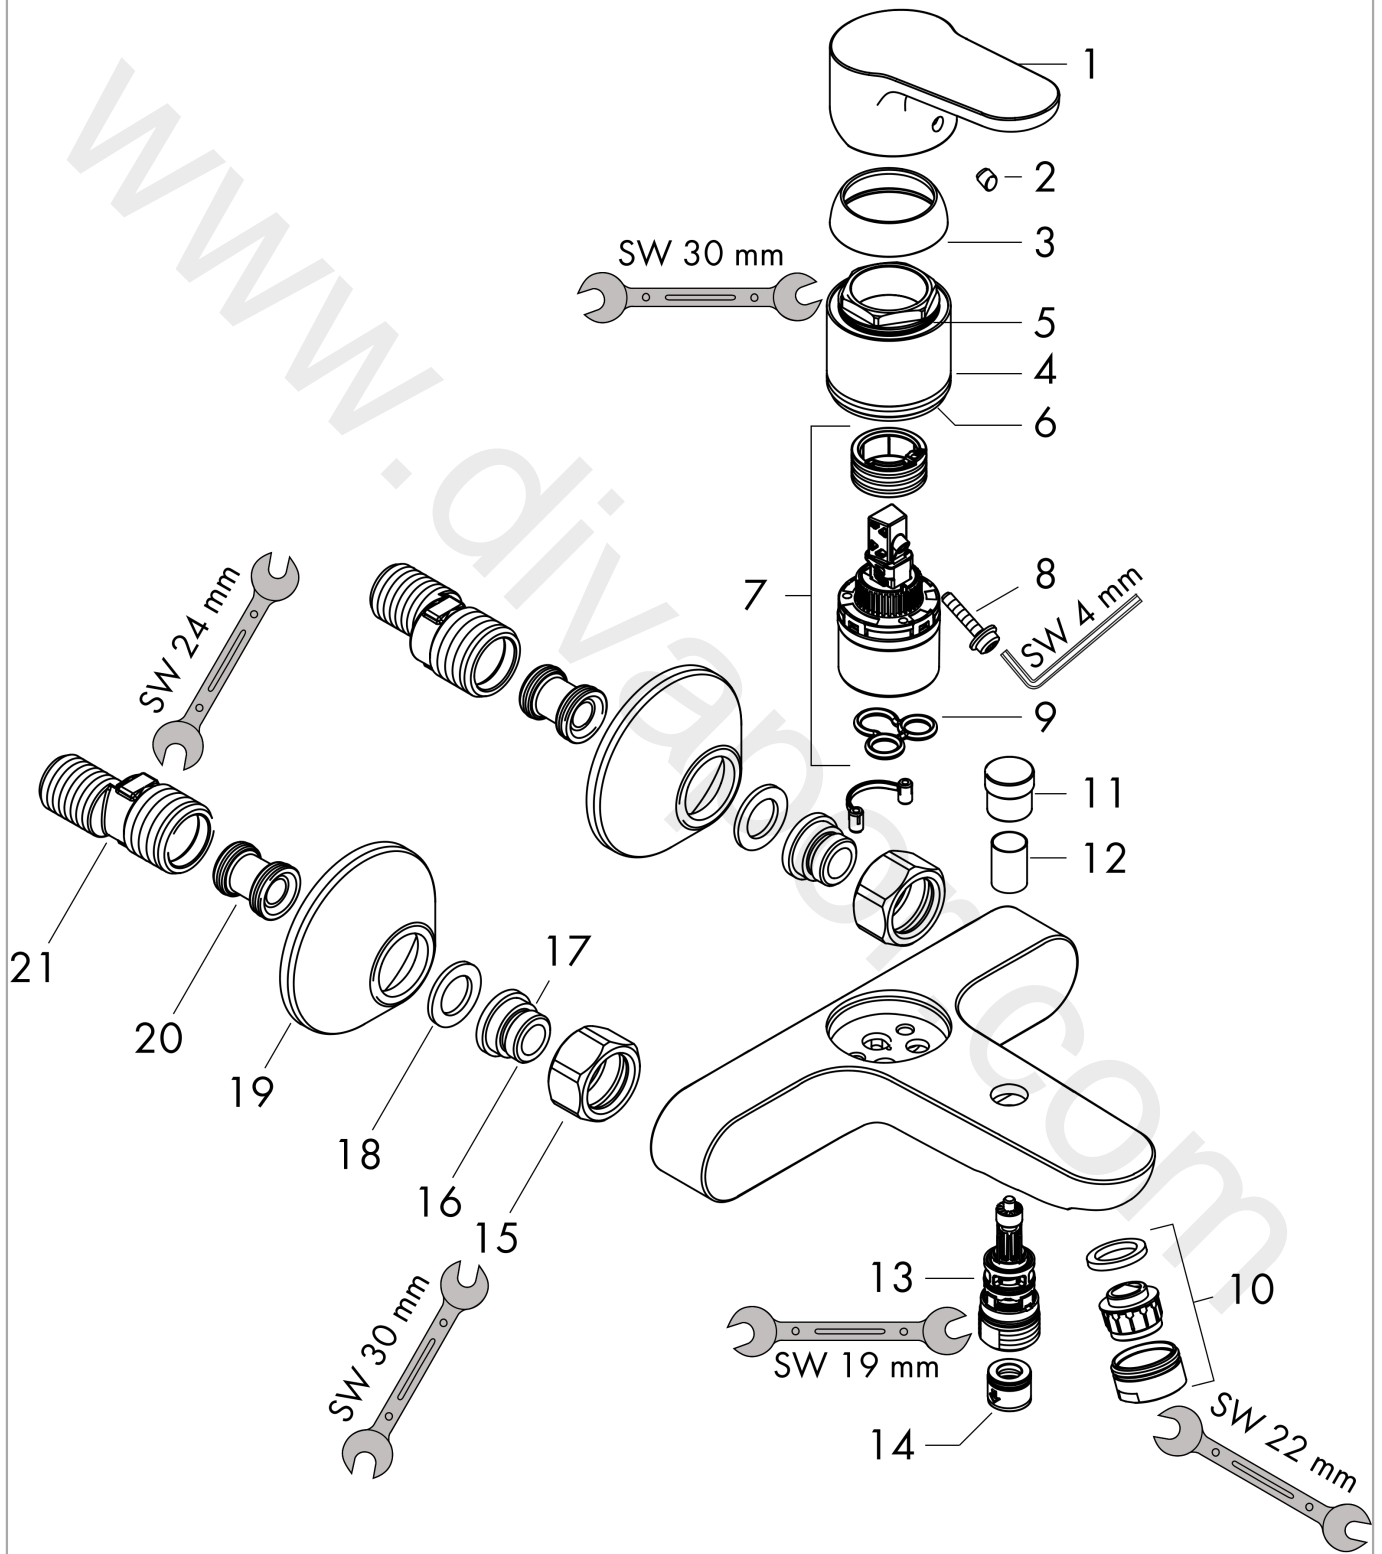

Talis Puro
Single Lever Bath Mixer for exposed fitting DN15
 Surfaces: Article Number: **31641000**

Exploded Drawing

Year of production: **11/11 - 05/14**

Talis Puro
Single Lever Bath Mixer for exposed fitting DN15
 Surfaces: Article Number: **31641000**

Spare part list

Year of production: **11/11 - 05/14**

Pos.	Description	Article Number	Price	PU
1	handle	95656000	£ 51,00	1
2	screw cover	96338000	£ 3,30	1
3	flange	97406000	£ 20,50	1
4	nut	97977000	£ 43,00	1
5	O-Ring 32x2	98193000	£ 3,30	1
6	O-ring 33x1,5	98164000	£ 3,30	1
7	cartridge, assy	92730000	£ 35,00	1
8	locking screw for handle	95140000	£ 6,10	1
9	seal	95008000	£ 9,00	1
10	aerator M24x1 (30 l/min)	96512000	£ 16,10	1
11	diverter knob	97981000	£ 20,50	1
12	sleeve	97979000	£ 16,10	1
13	selector	97978000	£ 64,00	1
14	set of non return valves DW 15	94074000	£ 16,10	1
15	set of nuts	96157000	£ 35,00	1
16	connecting thread	97220000	£ 16,10	1
17	O-ring 15x2	98163000	£ 3,30	1
18	filter packing	96922000	£ 9,00	1
19	escutcheon Ø 70 mm	94135000	£ 13,30	1
20	noise reduction	96429000	£ 6,10	1
21	set of S-unions (±12 mm)	94140000	£ 51,00	1
a	set of S-unions (±32 mm)	98592000	£ 43,00	1
b	diverter fixing device	97211000	£ 3,30	1