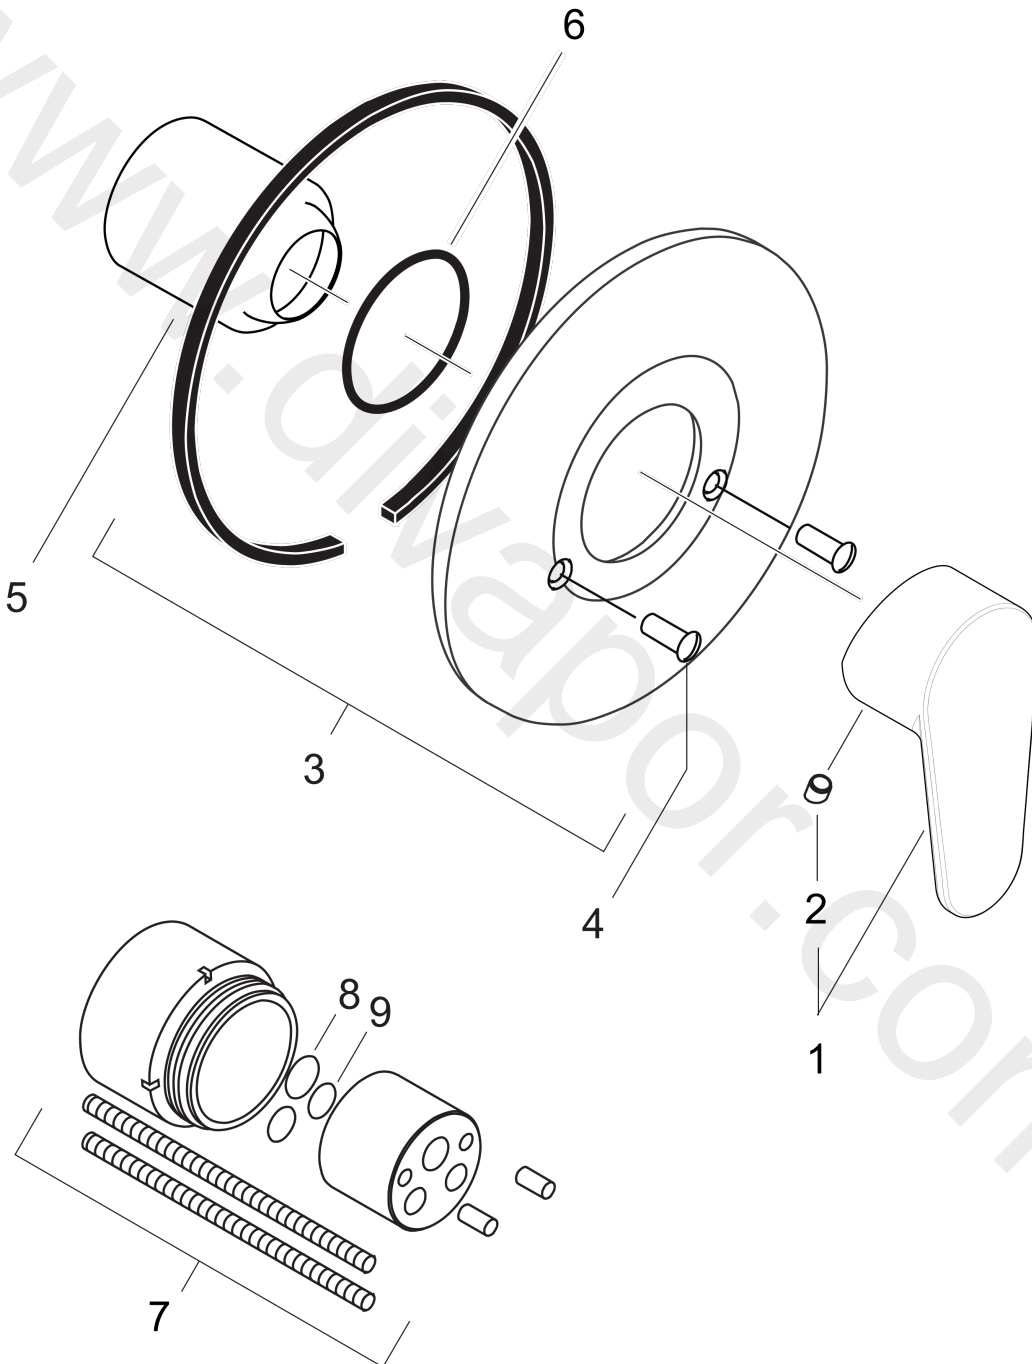

Talis E²
Single lever shower mixer for concealed installation
 Surfaces: Article Number: **31636000**

Exploded Drawing

Year of production: **10/06 - 01/16**

Talis E²
Single lever shower mixer for concealed installation
 Surfaces: Article Number: **31636000**

Spare part list

Year of production: **10/06 - 01/16**

Pos.	Description	Article Number	Price	PU
1	handle	31692000	£ 51,00	1
2	screw cover	96338000	£ 3,30	1
3	escutcheon Ø 150 mm	96555000	£ 64,00	1
4	hollow screw	96065000	£ 6,10	1
5	flange	96348000	£ 13,30	1
6	O-Ring 48x3	95508000	£ 3,30	1
7	extension set 28 mm shower mixer	32698000	£ 137,00	1
8	O-ring 12x1,5	98430000	£ 3,30	1
9	O-ring 10x1,5	98123000	£ 3,30	1
a	base body	13620180	£ 179,00	1