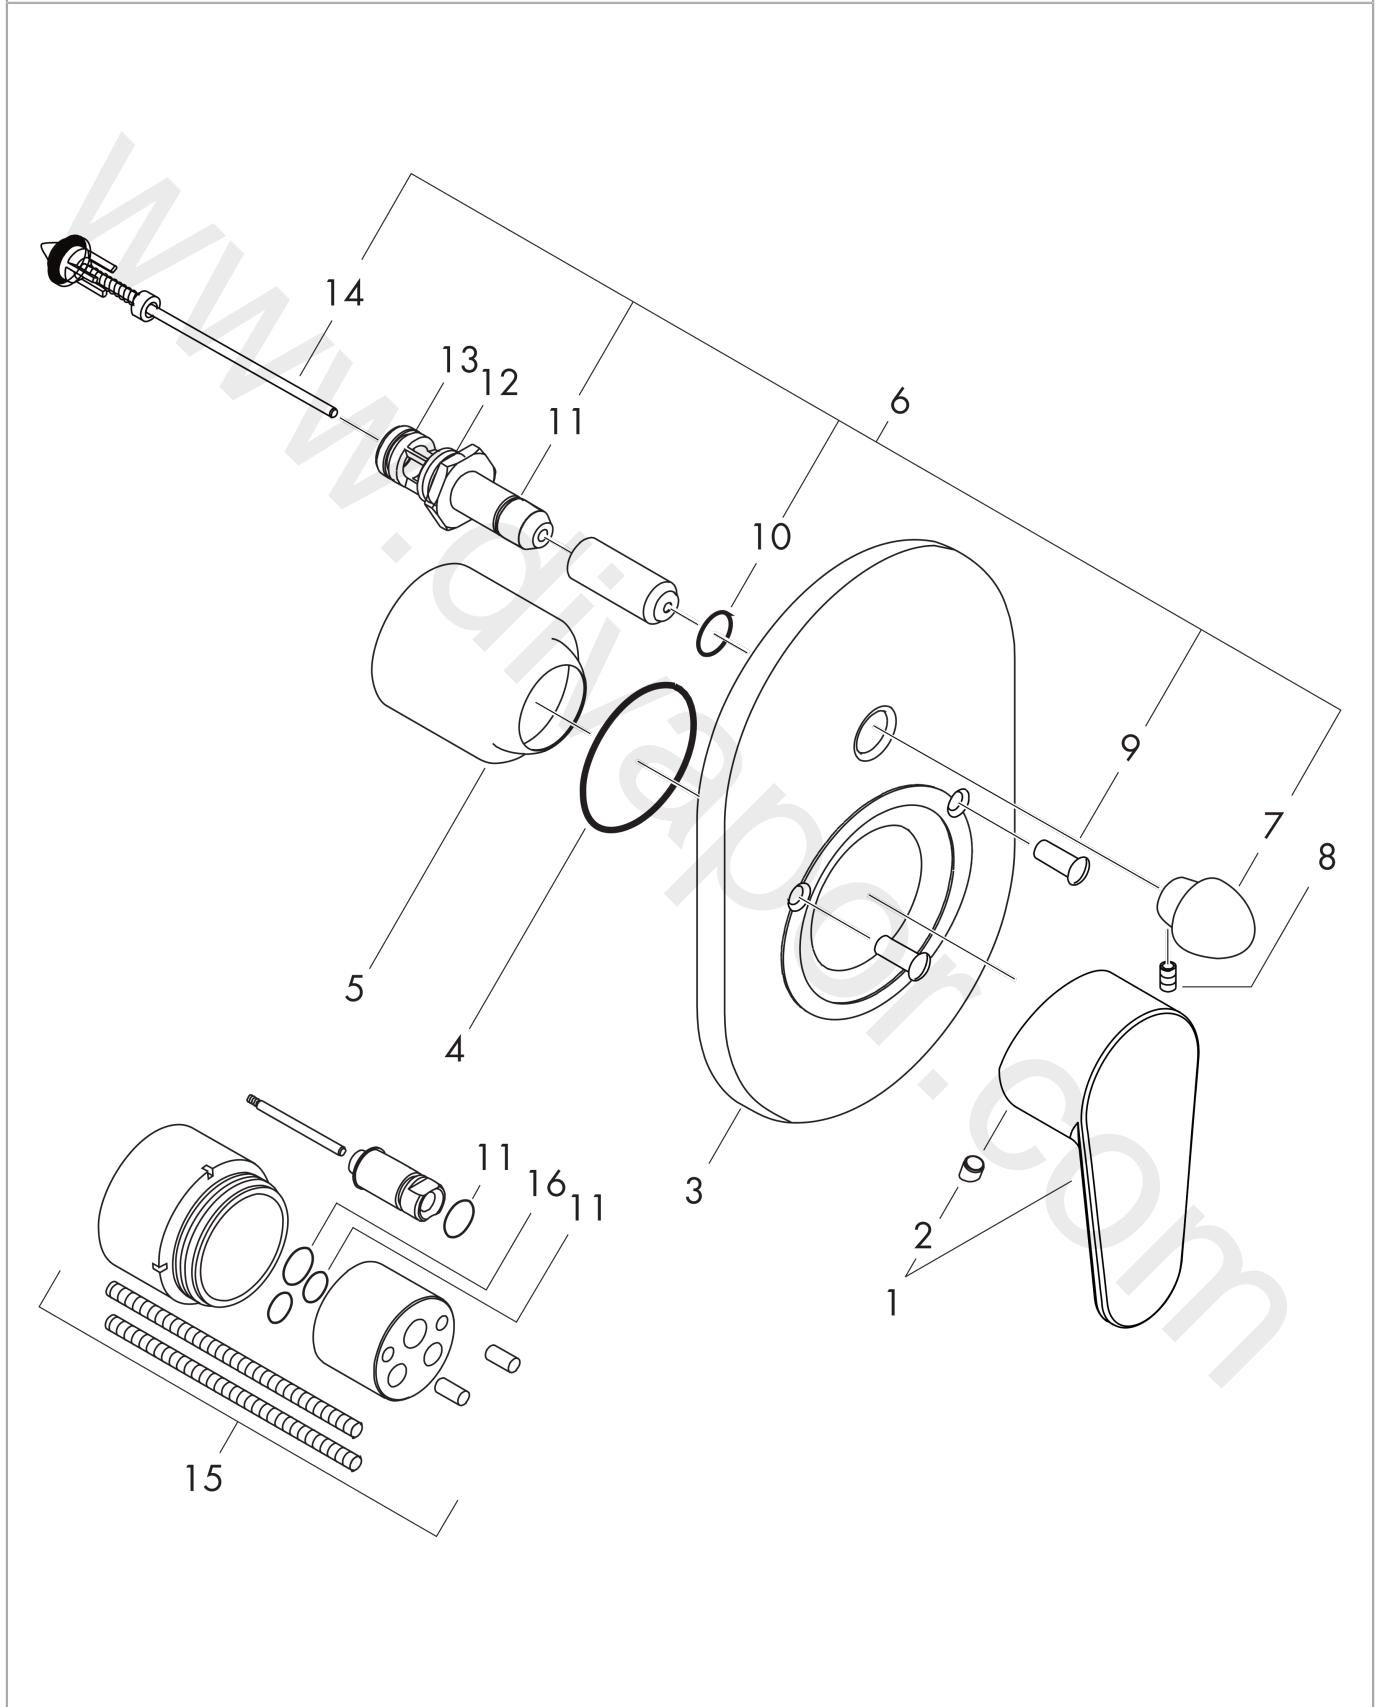

Talis E²
Single Lever Bath Mixer, for concealed installation
 Surfaces: Article Number: **31635000**

Exploded Drawing

Year of production: **10/06 - 03/15**

Talis E²
Single Lever Bath Mixer, for concealed installation
 Surfaces: Article Number: **31635000**

Spare part list

Year of production: **10/06 - 03/15**

Pos.	Description	Article Number	Price	PU
1	handle	31692000	£ 51,00	1
2	screw cover	96338000	£ 3,30	1
3	escutcheon bath/shower mixer	95011000	£ 51,00	1
4	O-Ring 48x3	95508000	£ 3,30	1
5	flange	96348000	£ 13,30	1
6	diverter assy with sleeve and handle	95015000	£ 110,00	1
7	diverter knob cpl.	95013000	£ 16,10	1
8	hollow set screw M4x10	97667000	£ 3,30	1
9	hollow screw	96065000	£ 6,10	1
10	O-ring 14x3	98130000	£ 3,30	1
11	O-ring 10x1,5	98123000	£ 3,30	1
12	O-ring 16x2,5	98134000	£ 3,30	1
13	O-ring 13x2	98128000	£ 3,30	1
14	selector assy	96937000	£ 20,50	1
15	extension set 28 mm tub mixer	32498000	£ 173,00	1
16	O-ring 12x1,5	98430000	£ 3,30	1
a	concealed item	31741180	£ 156,00	1