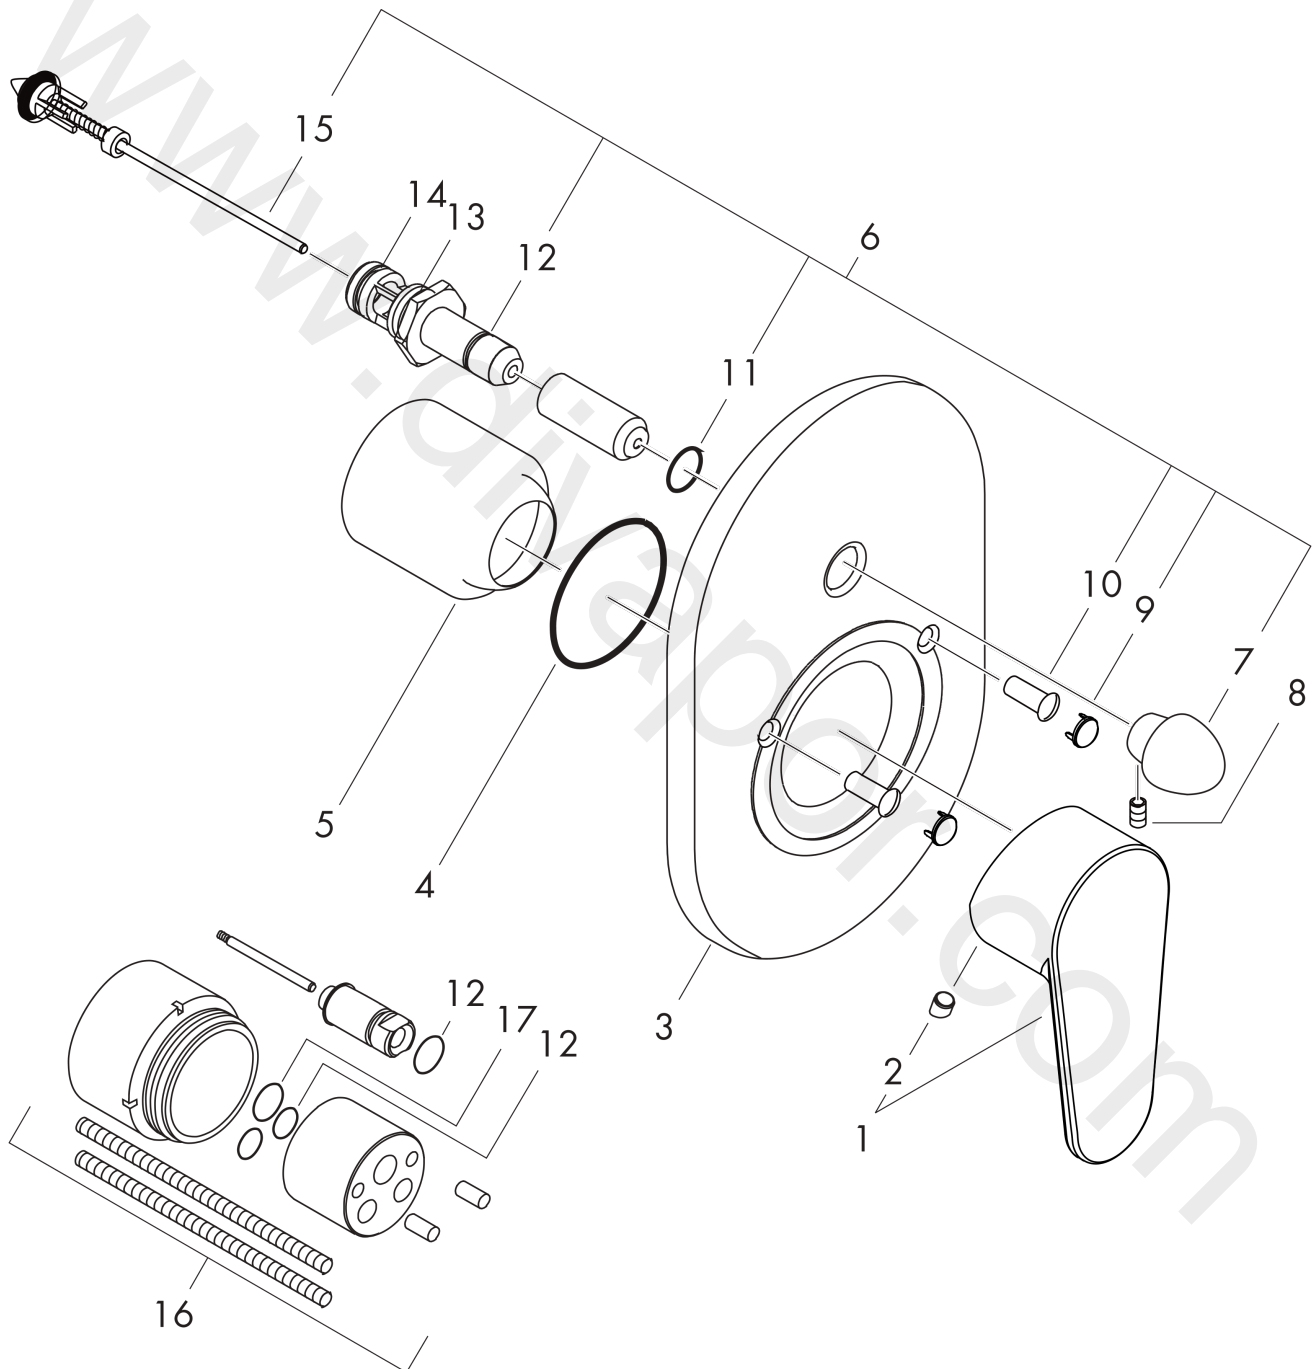

Talis E²
Single Lever Bath Mixer, for concealed installation
 Surfaces: Article Number: **31635000**

Exploded Drawing

Year of production: **04/15 - 12/17**

Talis E²
Single Lever Bath Mixer, for concealed installation
 Surfaces: Article Number: **31635000**

Spare part list

Year of production: **04/15 - 12/17**

| Pos. | Description | Article Number | Price | PU |
|------|--------------------------------------|----------------|----------|----|
| 1 | handle | 31692000 | £ 51,00 | 1 |
| 2 | screw cover | 96338000 | £ 3,30 | 1 |
| 3 | escutcheon bath/shower mixer | 95011000 | £ 51,00 | 1 |
| 4 | O-Ring 48x3 | 95508000 | £ 3,30 | 1 |
| 5 | flange | 96348000 | £ 13,30 | 1 |
| 6 | diverter assy with sleeve and handle | 95015000 | £ 110,00 | 1 |
| 7 | diverter knob cpl. | 95013000 | £ 16,10 | 1 |
| 8 | hollow set screw M4x10 | 97667000 | £ 3,30 | 1 |
| 9 | cover cap | 95433000 | £ 6,10 | 1 |
| 10 | hollow screw | 96065000 | £ 6,10 | 1 |
| 11 | O-ring 14x3 | 98130000 | £ 3,30 | 1 |
| 12 | O-ring 10x1,5 | 98123000 | £ 3,30 | 1 |
| 13 | O-ring 16x2,5 | 98134000 | £ 3,30 | 1 |
| 14 | O-ring 13x2 | 98128000 | £ 3,30 | 1 |
| 15 | selector assy | 96937000 | £ 20,50 | 1 |
| 16 | extension set 28 mm tub mixer | 32498000 | £ 173,00 | 1 |
| 17 | O-ring 12x1,5 | 98430000 | £ 3,30 | 1 |
| a | concealed item | 31741180 | £ 156,00 | 1 |