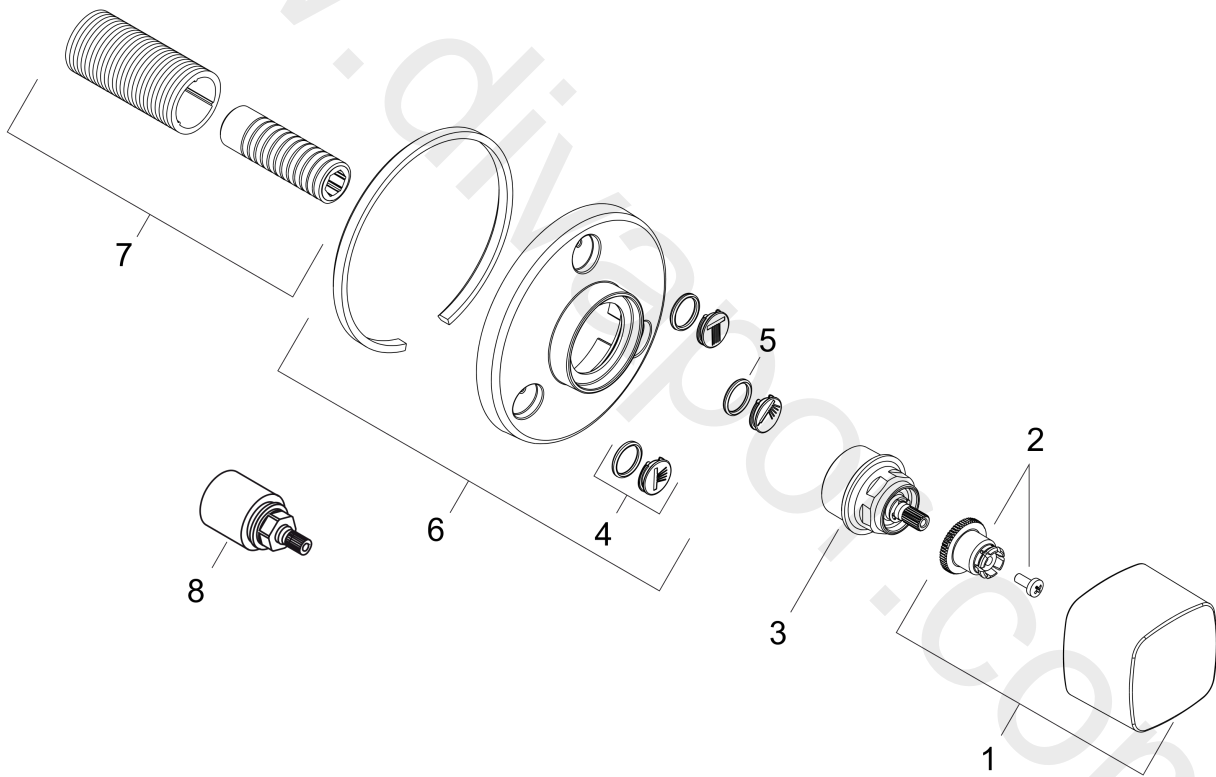

**Metris**

**Trio/ Quattro E shut-off/ diverter valve for concealed installation**

Surfaces: Article Number: **31634000**

**Exploded Drawing**

Year of production: **06/11 - 12/17**

**Metris**

**Trio/ Quattro E shut-off/ diverter valve for concealed installation**

Surfaces: Article Number: **31634000**

**Spare part list**

Year of production: **06/11 - 12/17**

Pos.	Description	Article Number	Price	PU
1	handle	95280000	£ 64,00	1
2	handle fixing set	94184000	£ 6,10	1
3	nut	98677000	£ 35,00	1
4	set of symbols	95238000	£ 25,00	1
5	O-ring 13x2	98128000	£ 3,30	1
6	escutcheon	95563000	£ 79,00	1
7	fixing set	96392000	£ 35,00	1
8	extension 25 mm	96370000	£ 84,00	1