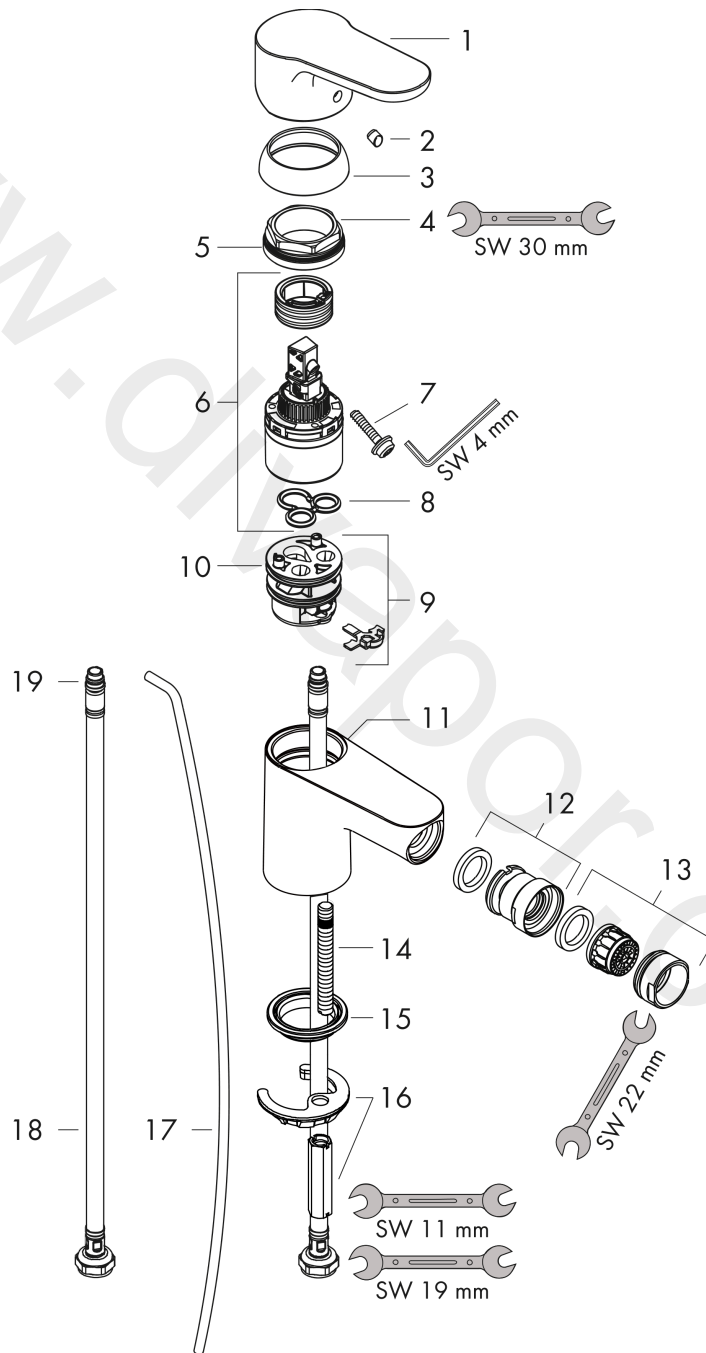

Talis Puro
Single Lever Bidet Mixer DN15
 Surfaces: Article Number: **31628000**

Exploded Drawing

Year of production: **05/17 - 12/17**

Talis Puro**Single Lever Bidet Mixer DN15**Surfaces: Article Number: **31628000****Spare part list**Year of production: **05/17 - 12/17**

Pos.	Description	Article Number	Price	PU
1	handle	95656000	-	1
2	screw cover	96338000	-	1
3	flange	97406000	-	1
4	nut	97209000	-	1
5	O-Ring 32x2	98193000	-	1
6	cartridge, assy	92730000	-	1
7	locking screw for handle	95140000	-	1
8	seal	95008000	-	1
9	adapter for cartridge	98750000	-	1
10	O-Ring 30x2	98186000	-	1
11	O-ring 35x2	92604000	-	1
12	ball joint	92036000	-	1
13	aerator M24x1 (7 l/min)	13912000	-	1
14	screw M8 x 68	97736000	-	1
15	seal Ø 42	98722000	-	1
16	fixing set	96016000	-	1
17	pull rod	96657000	-	1
18	connection hose 450 mm M8x0,75 G3/8	97206000	-	1
19	O-ring 6,6x1,6	93019000	-	1