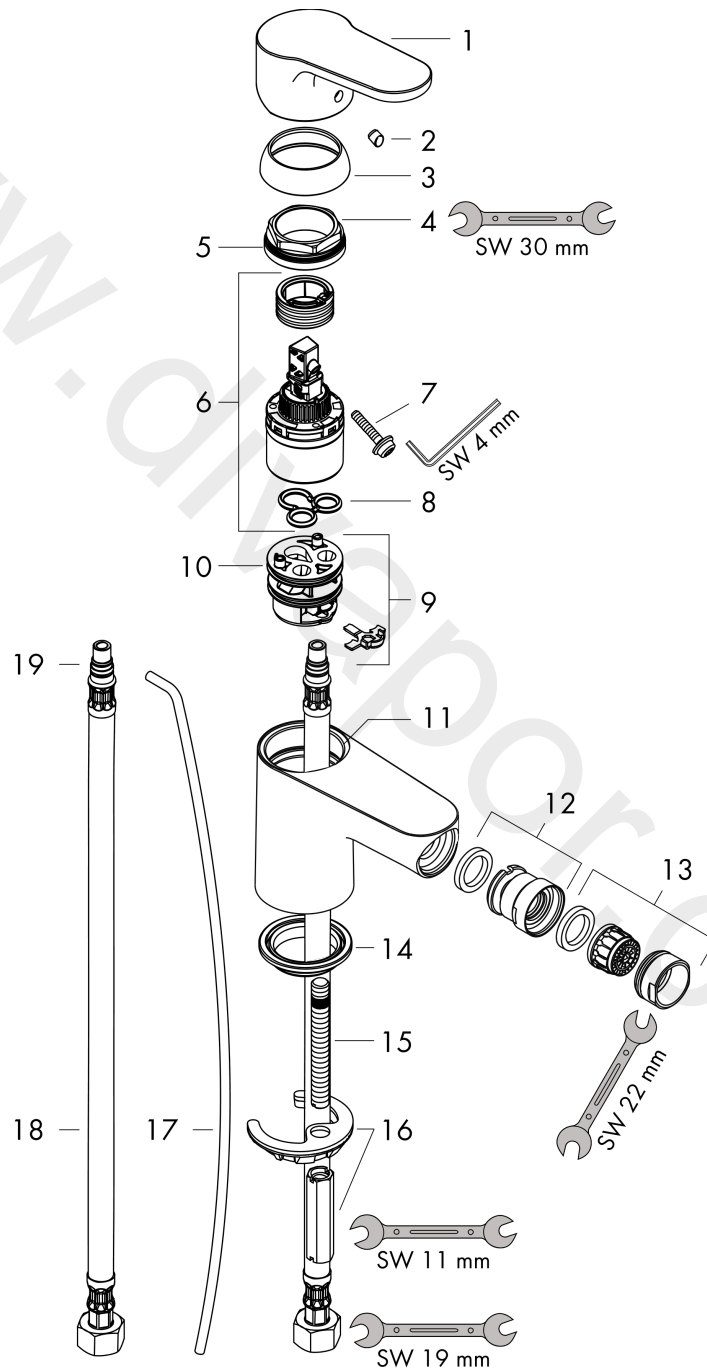

Talis Puro
Single Lever Bidet Mixer DN15
 Surfaces: Article Number: **31628000**

Exploded Drawing

Year of production: **04/10 - 04/17**

Talis Puro**Single Lever Bidet Mixer DN15**Surfaces: Article Number: **31628000****Spare part list**Year of production: **04/10 - 04/17**

Pos.	Description	Article Number	Price	PU
1	handle	95656000	-	1
2	screw cover	96338000	-	1
3	flange	97406000	-	1
4	nut	97209000	-	1
5	O-Ring 32x2	98193000	-	1
6	cartridge, assy	92730000	-	1
7	locking screw for handle	95140000	-	1
8	seal	95008000	-	1
9	adapter for cartridge	98750000	-	1
10	O-Ring 30x2	98186000	-	1
11	O-ring 35x2	92604000	-	1
12	ball joint	92036000	-	1
13	aerator M24x1 (7 l/min)	13085000	-	1
14	seal Ø 42	98722000	-	1
15	screw M8 x 68	97736000	-	1
16	fixing set	96016000	-	1
17	pull rod	96657000	-	1
18	connection hose 450 mm M8x0,75 G3/8	97206000	-	1
19	O-ring 7x1,5	98422000	-	1