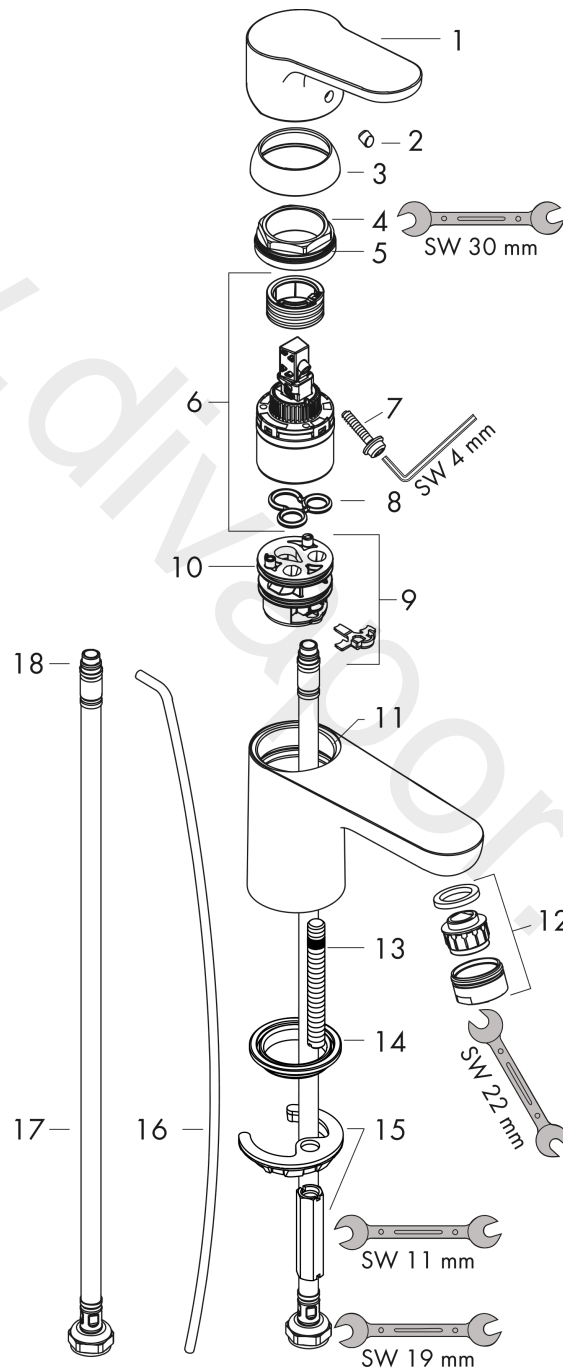

Talis Puro
Single Lever Basin Mixer DN15
 Surfaces: Article Number: **31627000**

Exploded Drawing

Year of production: **04/17 - 01/18**

Talis Puro

Single Lever Basin Mixer DN15

Surfaces: Article Number: **31627000**

Spare part list

Year of production: **04/17 - 01/18**

Pos.	Description	Article Number	Price	PU
1	handle	95656000	£ 51,00	1
2	screw cover	96338000	£ 3,30	1
3	flange	97406000	£ 20,50	1
4	nut	97209000	£ 16,10	1
5	O-Ring 32x2	98193000	£ 3,30	1
6	cartridge, assy	92730000	£ 35,00	1
7	locking screw for handle	95140000	£ 6,10	1
8	seal	95008000	£ 9,00	1
9	adapter for cartridge	98750000	£ 13,30	1
10	O-Ring 30x2	98186000	£ 3,30	1
11	O-ring 35x2	92604000	£ 6,10	1
12	aerator swivelling M24x1 (7 l/min)	95400000	£ 16,10	1
13	seal Ø 42	98722000	£ 6,10	1
14	screw M8 x 68	97736000	£ 6,10	1
15	fixing set	96016000	£ 35,00	1
16	pull rod	96657000	£ 13,30	1
17	connection hose 450 mm M8x0,75 G3/8	97206000	£ 35,00	1
18	O-ring 6,6x1,6	93019000	£ 3,30	1
a	pop up waste	94139000	£ 96,00	1