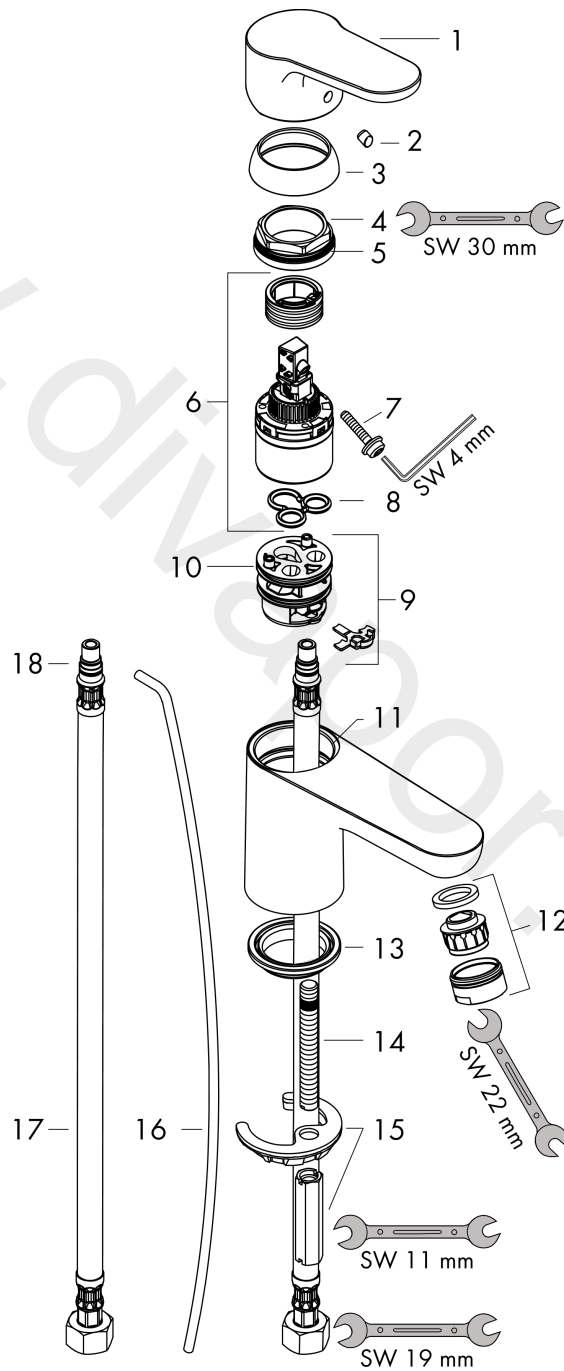

Talis Puro
Single Lever Basin Mixer DN15
 Surfaces: Article Number: **31627000**

Exploded Drawing

Year of production: **04/10 - 03/17**

Talis Puro

Single Lever Basin Mixer DN15

Surfaces: Article Number: **31627000**

Spare part list

Year of production: **04/10 - 03/17**

| Pos. | Description | Article Number | Price | PU |
|------|-------------------------------------|----------------|---------|----|
| 1 | handle | 95656000 | £ 51,00 | 1 |
| 2 | screw cover | 96338000 | £ 3,30 | 1 |
| 3 | flange | 97406000 | £ 20,50 | 1 |
| 4 | nut | 97209000 | £ 16,10 | 1 |
| 5 | O-Ring 32x2 | 98193000 | £ 3,30 | 1 |
| 6 | cartridge, assy | 92730000 | £ 35,00 | 1 |
| 7 | locking screw for handle | 95140000 | £ 6,10 | 1 |
| 8 | seal | 95008000 | £ 9,00 | 1 |
| 9 | adapter for cartridge | 98750000 | £ 13,30 | 1 |
| 10 | O-Ring 30x2 | 98186000 | £ 3,30 | 1 |
| 11 | O-ring 35x2 | 92604000 | £ 6,10 | 1 |
| 12 | aerator swivelling M24x1 (7 l/min) | 95400000 | £ 16,10 | 1 |
| 13 | seal Ø 42 | 98722000 | £ 6,10 | 1 |
| 14 | screw M8 x 68 | 97736000 | £ 6,10 | 1 |
| 15 | fixing set | 96016000 | £ 35,00 | 1 |
| 16 | pull rod | 96657000 | £ 13,30 | 1 |
| 17 | connection hose 450 mm M8x0,75 G3/8 | 97206000 | £ 35,00 | 1 |
| 18 | O-ring 7x1,5 | 98422000 | £ 3,30 | 1 |