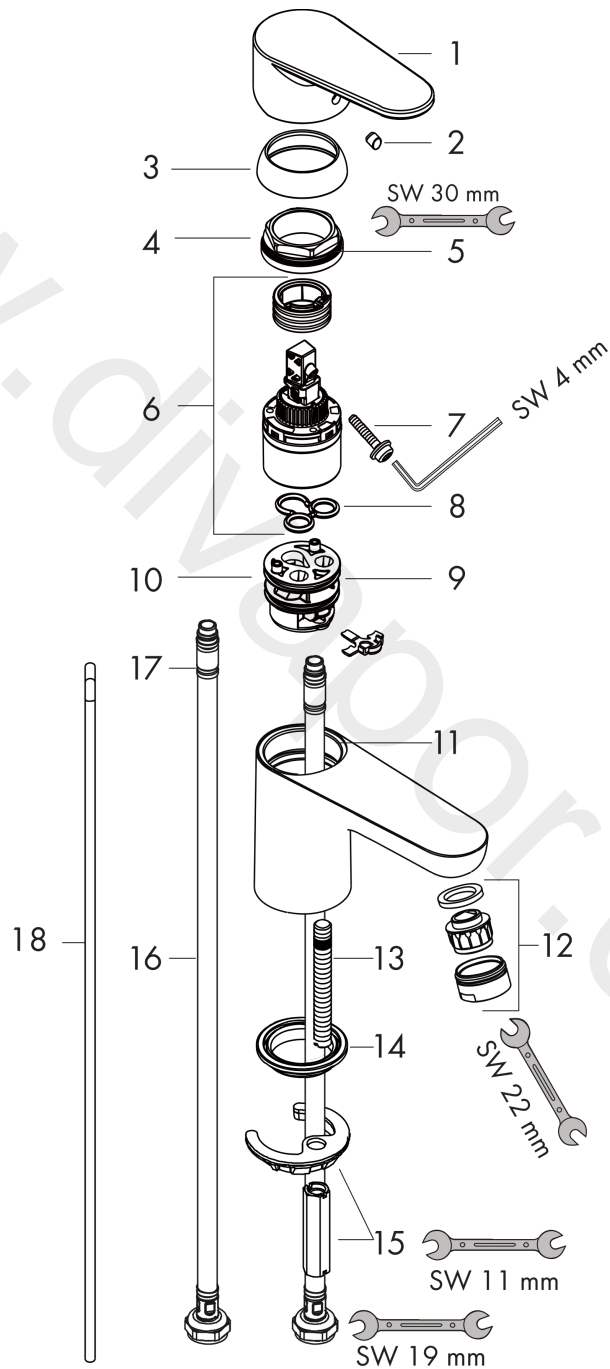

Talis E²

Single lever basin mixer LowFlow 3.5 l/min with pop-up waste set

Surfaces: Article Number: 31624000

Exploded Drawing

Year of production: 05/17 - 12/17

Talis E²

Single lever basin mixer LowFlow 3.5 l/min with pop-up waste set

Surfaces: Article Number: **31624000**

Spare part list

Year of production: **05/17 - 12/17**

Pos.	Description	Article Number	Price	PU
1	handle	31692000	£ 51,00	1
2	screw cover	96338000	£ 3,30	1
3	flange	97406000	£ 20,50	1
4	nut	97209000	£ 16,10	1
5	O-Ring 32x2	98193000	£ 3,30	1
6	cartridge, assy	95646000	£ 96,00	1
7	locking screw for handle	95140000	£ 6,10	1
8	seal	95008000	£ 9,00	1
9	adapter for cartridge	98750000	£ 13,30	1
10	O-Ring 30x2	98186000	£ 3,30	1
11	O-ring 35x2	92604000	£ 6,10	1
12	aerator M24x1	98453000	£ 20,50	1
13	screw M8 x 68	97736000	£ 6,10	1
14	seal Ø 42	98722000	£ 6,10	1
15	fixing set	96016000	£ 35,00	1
16	connection hose 450 mm M8x0,75 G3/8	97206000	£ 35,00	1
17	O-ring 6,6x1,6	93019000	£ 3,30	1
18	pull rod	96657000	£ 13,30	1
a	pop up waste	94139000	£ 96,00	1