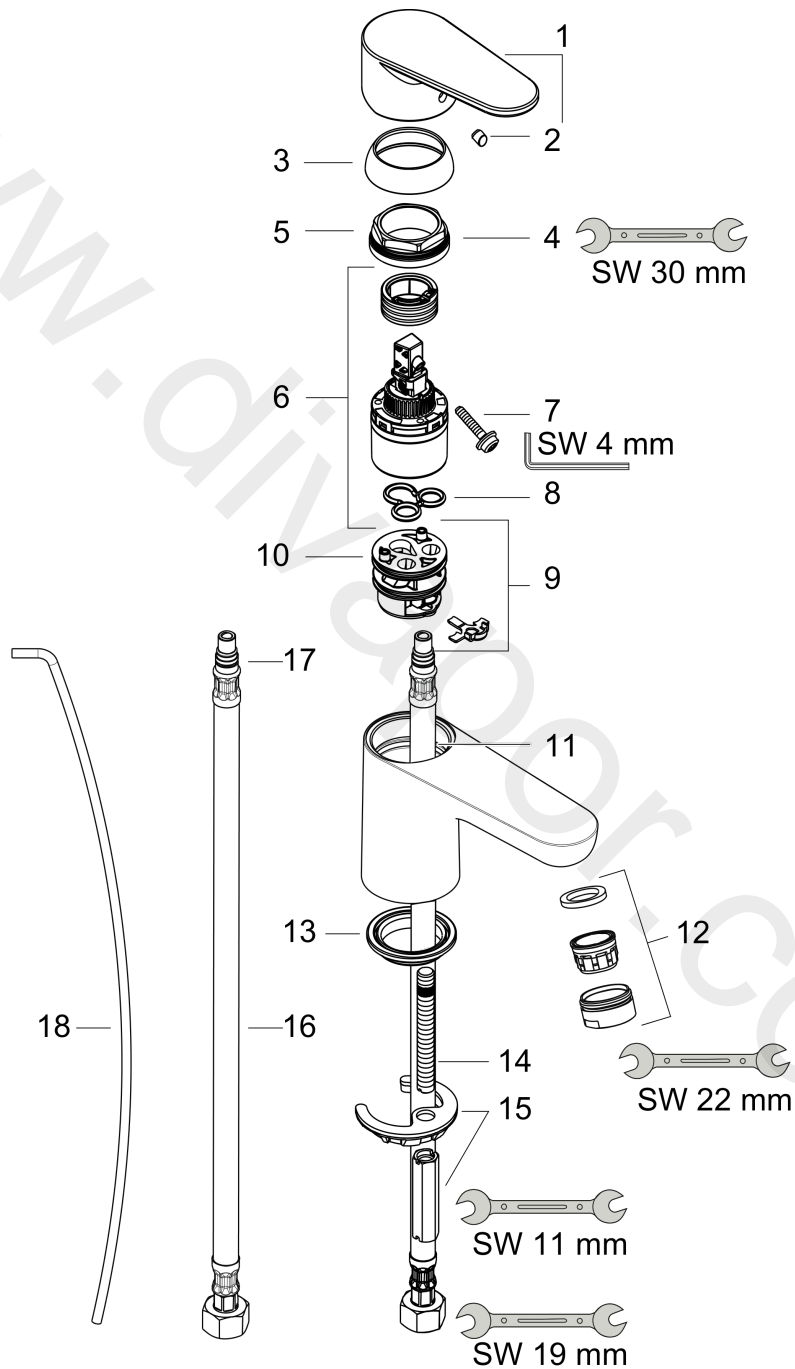

Talis E<sup>2</sup>  
 Single lever basin mixer LowFlow 3.5 l/min with pop-up waste set  
 Surfaces: Article Number: 31624000

Exploded Drawing

Year of production: 03/13 - 04/17

**Talis E<sup>2</sup>**

**Single lever basin mixer LowFlow 3.5 l/min with pop-up waste set**

Surfaces: Article Number: **31624000**

**Spare part list**

Year of production: **03/13 - 04/17**

Pos.	Description	Article Number	Price	PU
1	handle	31692000	£ 51,00	1
2	screw cover	96338000	£ 3,30	1
3	flange	97406000	£ 20,50	1
4	nut	97209000	£ 16,10	1
5	O-Ring 32x2	98193000	£ 3,30	1
6	cartridge, assy	95646000	£ 96,00	1
7	locking screw for handle	95140000	£ 6,10	1
8	seal	95008000	£ 9,00	1
9	adapter for cartridge	98750000	£ 13,30	1
10	O-Ring 30x2	98186000	£ 3,30	1
11	O-ring 35x2	92604000	£ 6,10	1
12	aerator M24x1	98453000	£ 20,50	1
13	seal Ø 42	98722000	£ 6,10	1
14	screw M8 x 68	97736000	£ 6,10	1
15	fixing set	96016000	£ 35,00	1
16	connection hose 450 mm M8x0,75 G3/8	97206000	£ 35,00	1
17	O-ring 7x1,5	98422000	£ 3,30	1
18	pull rod	96657000	£ 13,30	1
a	pop up waste	94139000	£ 96,00	1