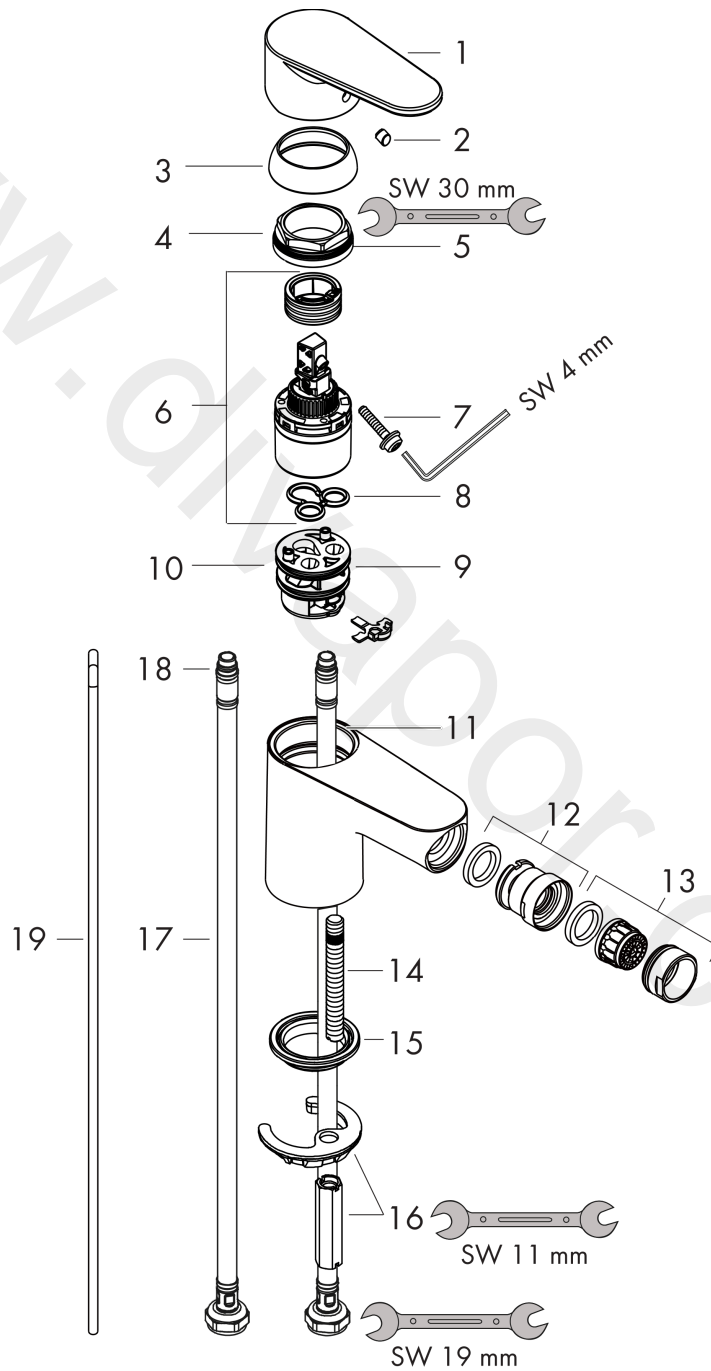

**Talis E<sup>2</sup>**  
**Single lever bidet mixer with pop-up waste set**  
 Surfaces: Article Number: **31622000**

**Exploded Drawing**

Year of production: **05/17 - 12/17**

## Talis E<sup>2</sup>

### Single lever bidet mixer with pop-up waste set

Surfaces: Article Number: **31622000**

#### Spare part list

Year of production: 05/17 - 12/17

Pos.	Description	Article Number	Price	PU
1	handle	31692000	£ 51,00	1
2	screw cover	96338000	£ 3,30	1
3	flange	97406000	£ 20,50	1
4	nut	97209000	£ 16,10	1
5	O-Ring 32x2	98193000	£ 3,30	1
6	cartridge, assy	92730000	£ 35,00	1
7	locking screw for handle	95140000	£ 6,10	1
8	seal	95008000	£ 9,00	1
9	adapter for cartridge	98750000	£ 13,30	1
10	O-Ring 30x2	98186000	£ 3,30	1
11	O-ring 35x2	92604000	£ 6,10	1
12	ball joint	92036000	£ 25,00	1
13	aerator M24x1 (7 l/min)	13912000	£ 21,00	1
14	screw M8 x 68	97736000	£ 6,10	1
15	seal Ø 42	98722000	£ 6,10	1
16	fixing set	96016000	£ 35,00	1
17	connection hose 450 mm M8x0,75 G3/8	97206000	£ 35,00	1
18	O-ring 6,6x1,6	93019000	£ 3,30	1
19	pull rod	96657000	£ 13,30	1
a	pop up waste	94139000	£ 96,00	1