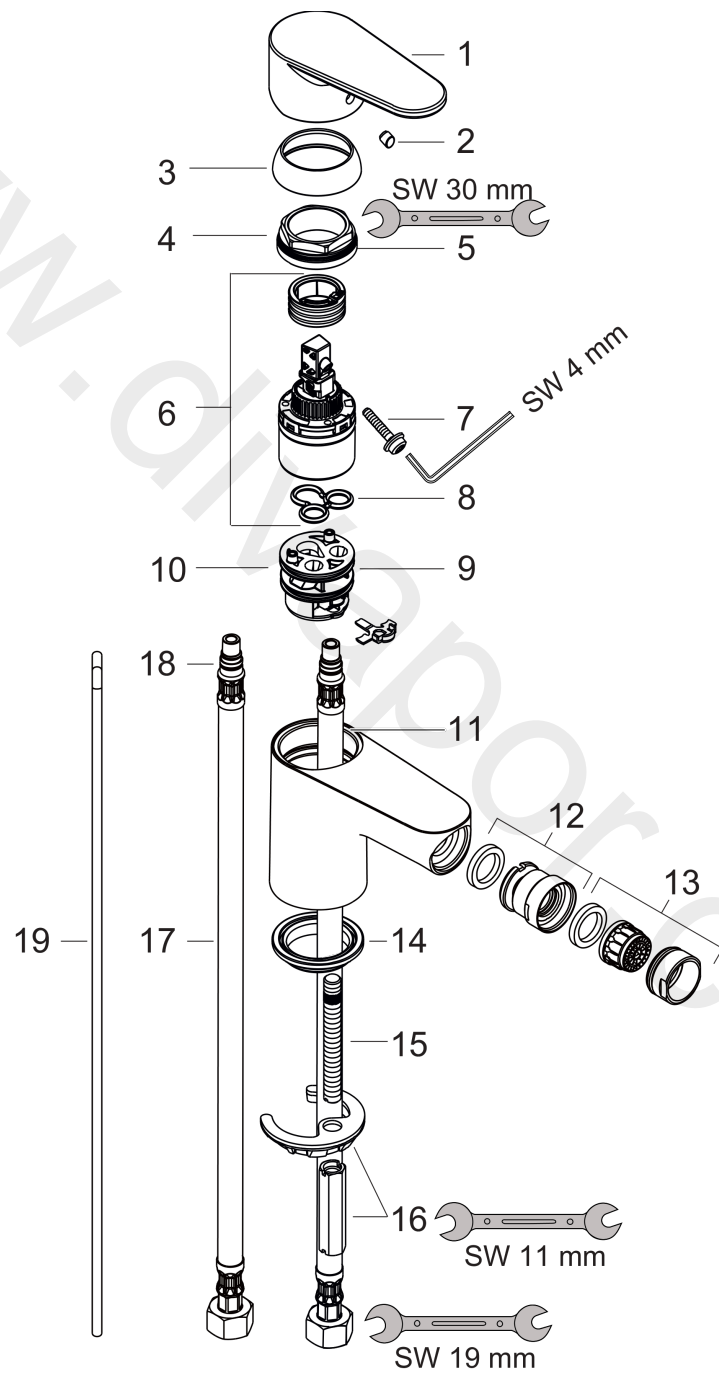

**Talis E<sup>2</sup>**  
**Single lever bidet mixer with pop-up waste set**  
 Surfaces: Article Number: **31622000**

**Exploded Drawing**

Year of production: **10/06 - 04/17**

## Talis E<sup>2</sup>

### Single lever bidet mixer with pop-up waste set

Surfaces: Article Number: **31622000**

#### Spare part list

Year of production: **10/06 - 04/17**

Pos.	Description	Article Number	Price	PU
1	handle	31692000	£ 51,00	1
2	screw cover	96338000	£ 3,30	1
3	flange	97406000	£ 20,50	1
4	nut	97209000	£ 16,10	1
5	O-Ring 32x2	98193000	£ 3,30	1
6	cartridge, assy	92730000	£ 35,00	1
7	locking screw for handle	95140000	£ 6,10	1
8	seal	95008000	£ 9,00	1
9	adapter for cartridge	98750000	£ 13,30	1
10	O-Ring 30x2	98186000	£ 3,30	1
11	O-ring 35x2	92604000	£ 6,10	1
12	ball joint	92036000	£ 25,00	1
13	aerator M24x1 (7 l/min)	13085000	£ 13,30	1
14	seal Ø 42	98722000	£ 6,10	1
15	screw M8 x 68	97736000	£ 6,10	1
16	fixing set	96016000	£ 35,00	1
17	connection hose 450 mm M8x0,75 G3/8	97206000	£ 35,00	1
18	O-ring 7x1,5	98422000	£ 3,30	1
19	pull rod	96657000	£ 13,30	1
a	service set	98964000	£ 110,00	1
b	pop up waste	94139000	£ 96,00	1