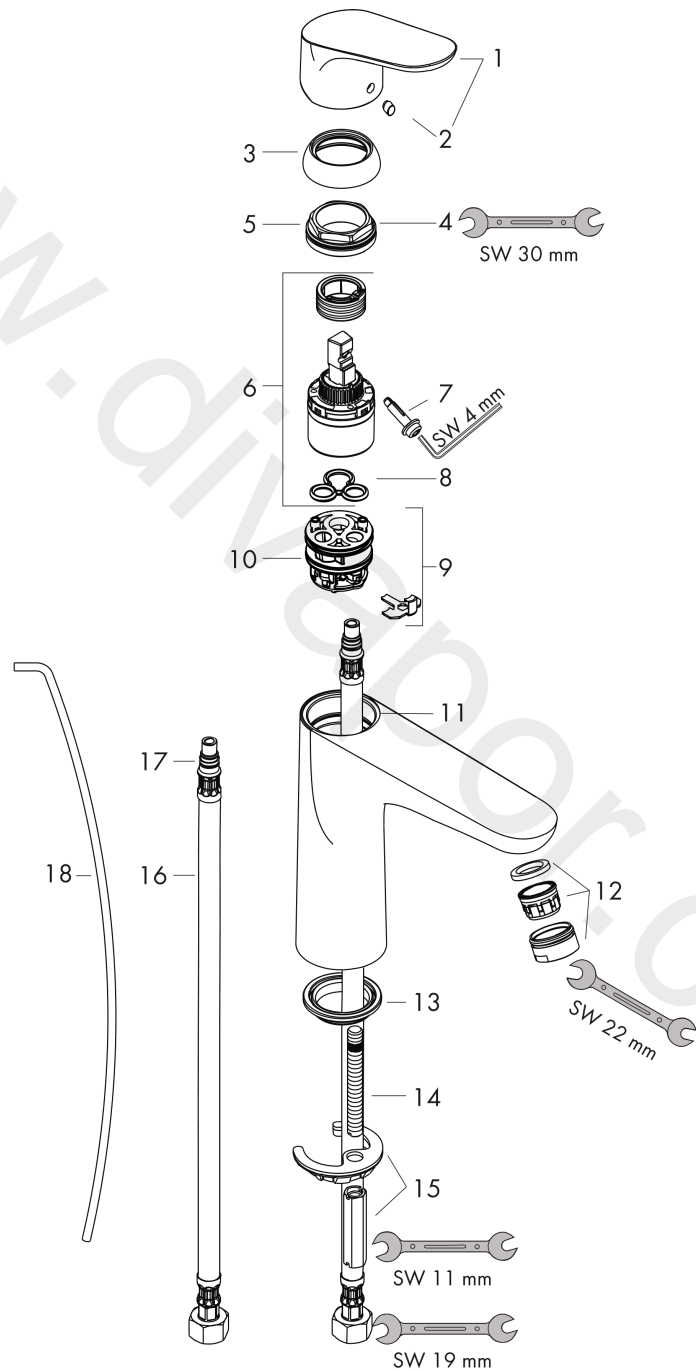

**Focus**

**Single lever basin mixer 100 CoolStart with pop-up waste set**

Surfaces: Article Number: **31621000**

**Exploded Drawing**

Year of production: **07/12 - 04/17**

## Focus

**Single lever basin mixer 100 CoolStart with pop-up waste set**

Surfaces: Article Number: **31621000**

## Spare part list

Year of production: **07/12 - 04/17**

Pos.	Description	Article Number	Price	PU
1	handle	98325000	-	1
2	screw cover	96338000	-	1
3	flange	97406000	-	1
4	nut	97209000	-	1
5	O-Ring 32x2	98193000	-	1
6	cartridge, assy	92730000	-	1
7	locking screw for handle	95140000	-	1
8	seal	95008000	-	1
9	adapter for cartridge	98324000	-	1
10	O-Ring 30x2	98186000	-	1
11	O-ring 35x2	92604000	-	1
12	aerator M24x1 (5 l/min)	13185000	-	1
13	seal Ø 42	98722000	-	1
14	screw M8 x 68	97736000	-	1
15	fixing set	96016000	-	1
16	connection hose 450 mm M8x0,75 G3/8	97206000	-	1
17	O-ring 7x1,5	98422000	-	1
18	pull rod	96657000	-	1
a	pop up waste	94139000	-	1