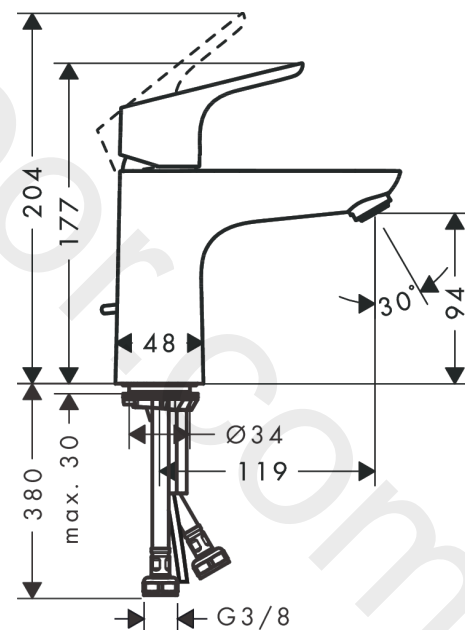

Focus

Single lever basin mixer 100 CoolStart with pop-up waste set

Finish: **Chrome** Article Number: **31621000**

Description

product features

- consists of: single lever basin mixer, waste set
- ComfortZone 100
- projection: 119 mm
- spout height: 94 mm
- handle variant: lever handle
- spray type: normal spray
- maximum flow rate at 3 bar: 5 l/min
- ceramic cartridge
- temperature limitation adjustable
- suitable for continuous flow water heaters
- pop-up waste set G 1¼
- material waste set: metal
- connection type: G ¾ connections
- connection dimension: DN15
- cold water in basic handle position
- EU taxonomy: max. 6 l/min - Substantial Contribution (SC) possible

Technology

Certificates / Sustainability

Product image

Scale drawing

Focus

Single lever basin mixer 100 CoolStart with pop-up waste set

Finish: **Chrome** Article Number: **31621000**

Flowchart

Focus
Single lever basin mixer 100 CoolStart with pop-up waste set
 Finish: **Chrome** Article Number: **31621000**

Exploded Drawing

Year of production: >05/17

Focus**Single lever basin mixer 100 CoolStart with pop-up waste set**Finish: **Chrome** Article Number: **31621000****Spare part list**

Year of production: >05/17

Pos.	Description	Article Number	Price	PU
1	handle	98325000	-	1
2	screw cover	96338000	-	1
3	flange	97406000	-	1
4	nut	97209000	-	1
5	O-Ring 32x2	98193000	-	1
6	cartridge, assy	92730000	-	1
7	locking screw for handle	95140000	-	1
8	seal	95008000	-	1
9	adapter for cartridge	98324000	-	1
10	O-Ring 30x2	98186000	-	1
11	O-ring 35x2	92604000	-	1
12	aerator M24x1 (5 l/min)	13185000	-	1
13	screw M8 x 68	97736000	-	1
14	seal Ø 42	98722000	-	1
15	fixing set	96016000	-	1
16	connection hose 450 mm M8x0,75 G3/8	97206000	-	1
17	O-ring 6,6x1,6	93019000	-	1
18	pull rod	96657000	-	1
a	pop up waste	94139000	-	1