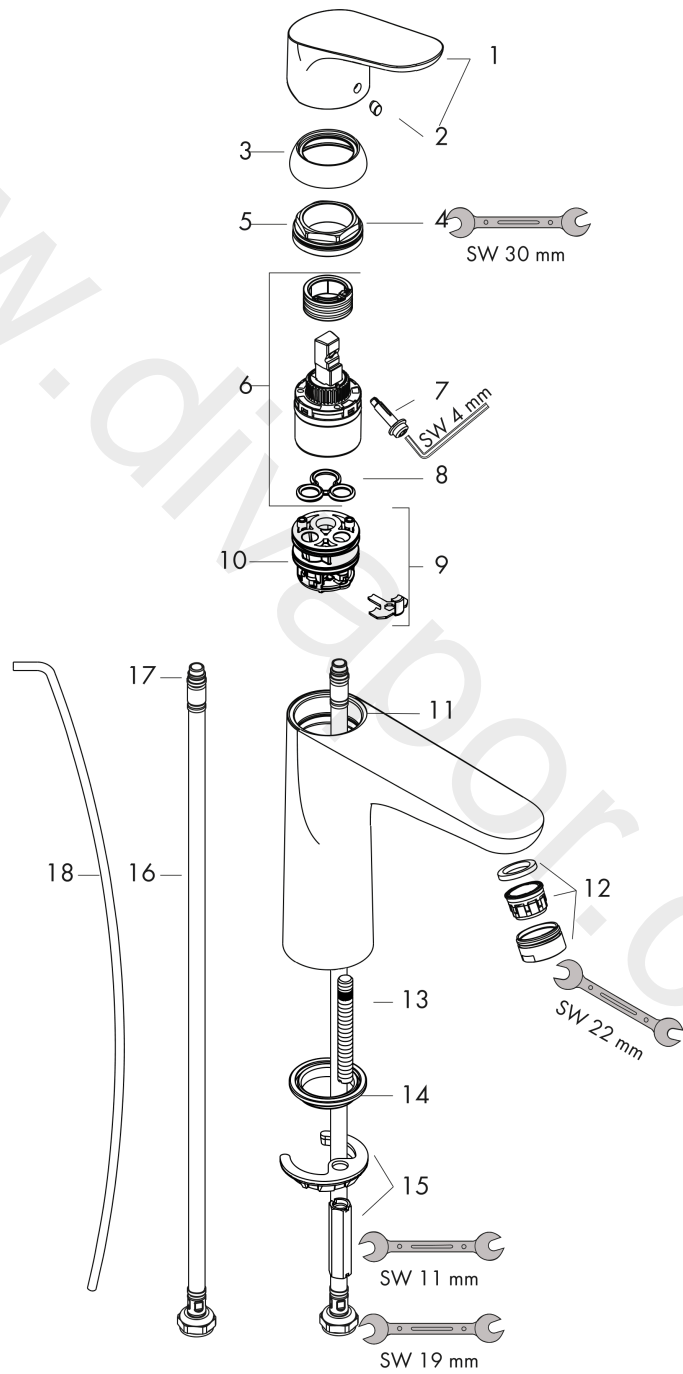

Focus

Single lever basin mixer 100 CoolStart with pop-up waste set

Finish: **Chrome** Article Number: **31621000**

Description

product features

- consists of: single lever basin mixer, waste set
- ComfortZone 100
- projection: 119 mm
- spout height: 94 mm
- handle variant: lever handle
- spray type: normal spray
- maximum flow rate at 3 bar: 5 l/min
- ceramic cartridge
- temperature limitation adjustable
- suitable for continuous flow water heaters
- pop-up waste set G 1¼
- material waste set: metal
- connection type: G ¾ connections
- connection dimension: DN15
- cold water in basic handle position
- EU taxonomy: max. 6 l/min - Substantial Contribution (SC) possible

Technology

Certificates / Sustainability

Product image

Scale drawing

Focus

Single lever basin mixer 100 CoolStart with pop-up waste set

Finish: **Chrome** Article Number: **31621000**

Flowchart

Focus
Single lever basin mixer 100 CoolStart with pop-up waste set
 Finish: **Chrome** Article Number: **31621000**

Exploded Drawing

Year of production: >05/17

Focus**Single lever basin mixer 100 CoolStart with pop-up waste set**Finish: **Chrome** Article Number: **31621000****Spare part list**

Year of production: >05/17

Pos.	Description	Article Number	Price	PU
1	handle	98325000	-	1
2	screw cover	96338000	-	1
3	flange	97406000	-	1
4	nut	97209000	-	1
5	O-Ring 32x2	98193000	-	1
6	cartridge, assy	92730000	-	1
7	locking screw for handle	95140000	-	1
8	seal	95008000	-	1
9	adapter for cartridge	98324000	-	1
10	O-Ring 30x2	98186000	-	1
11	O-ring 35x2	92604000	-	1
12	aerator M24x1 (5 l/min)	13185000	-	1
13	screw M8 x 68	97736000	-	1
14	seal Ø 42	98722000	-	1
15	fixing set	96016000	-	1
16	connection hose 450 mm M8x0,75 G3/8	97206000	-	1
17	O-ring 6,6x1,6	93019000	-	1
18	pull rod	96657000	-	1
a	pop up waste	94139000	-	1