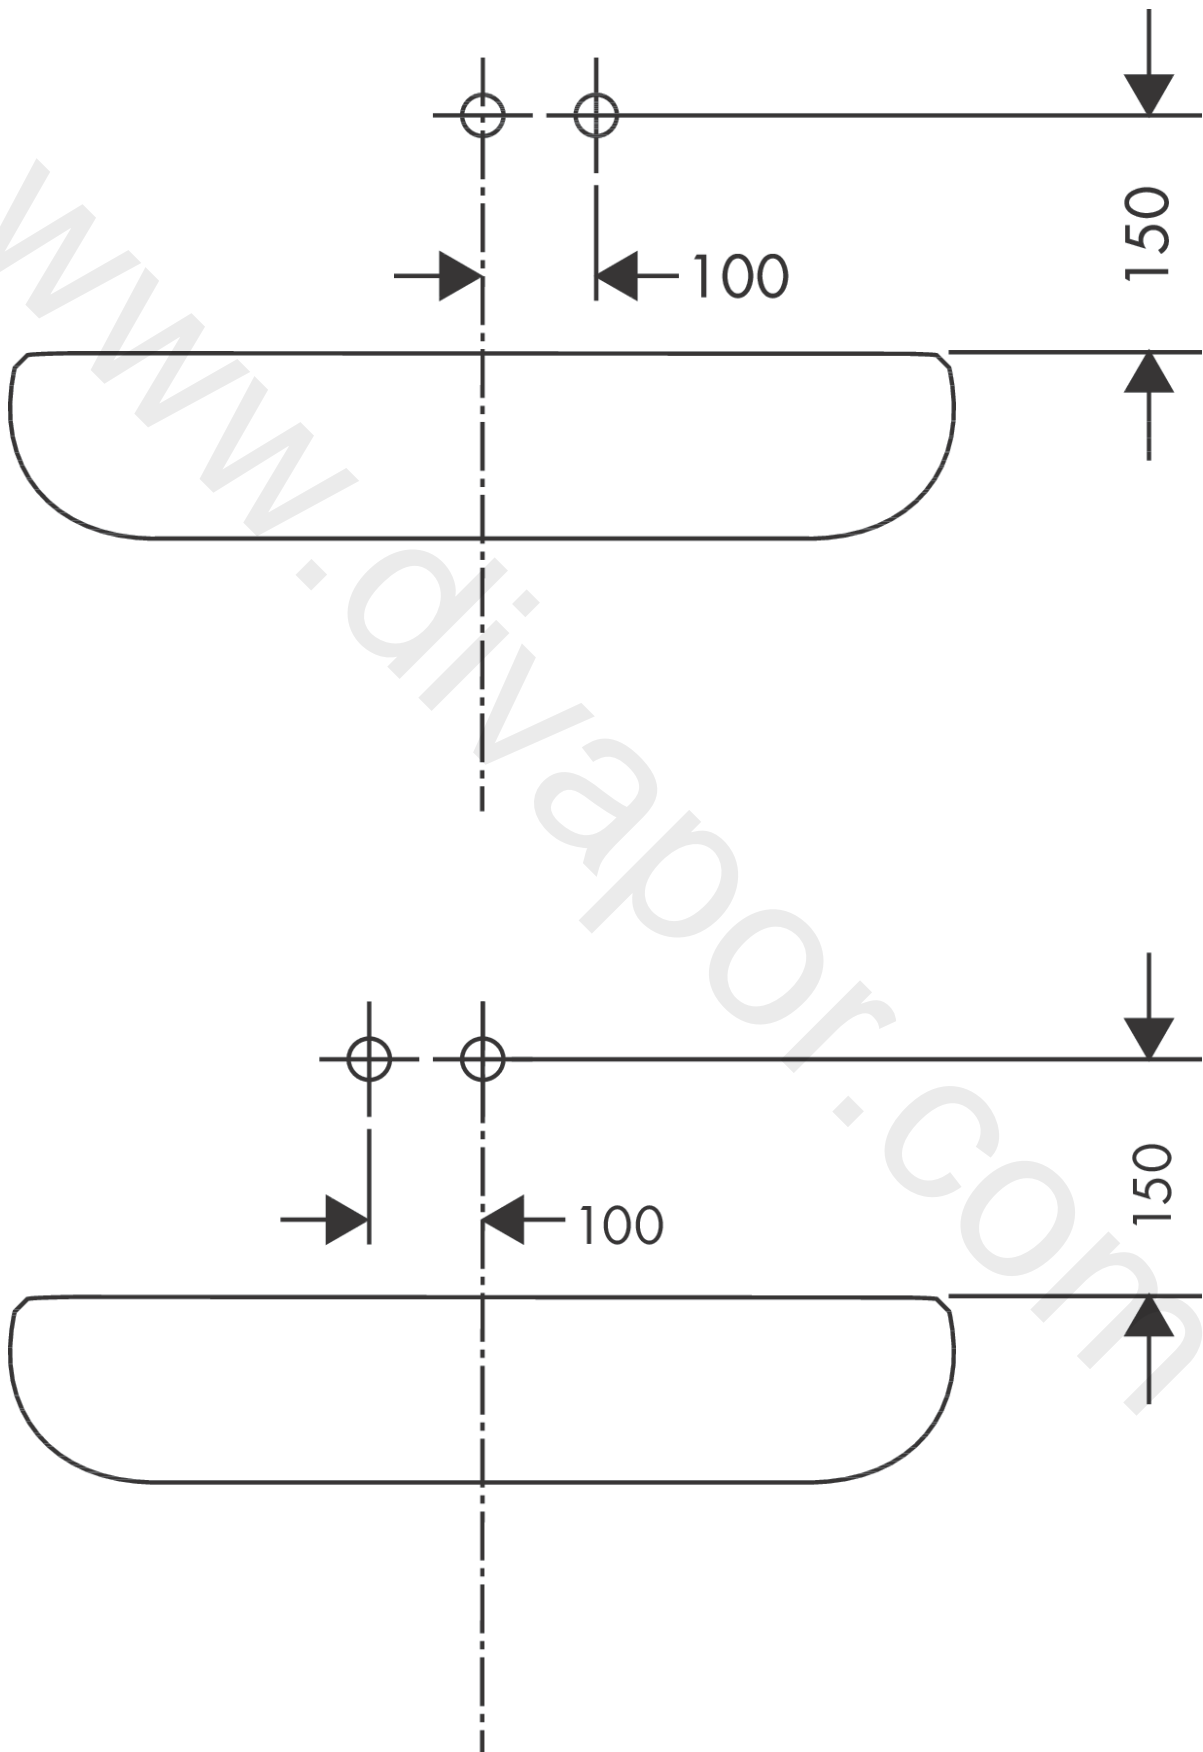

#### product features

- projection: 165 mm
- handle variant: pin handle
- spray type: normal spray
- maximum flow rate at 3 bar: 5 l/min
- ceramic cartridge
- temperature limitation adjustable
- suitable for continuous flow water heaters
- connection type: basic set
- connection dimension: DN15
- handle can be positioned on the right or left, depending on the basic set installation

### Scale drawing

### Flowchart

**Talis**

**Single lever basin mixer for concealed installation wall-mounted with spout 16,5 cm**

Finish: **Chrome** Article Number: **31618000**

Installation examples

**Talis**

**Single lever basin mixer for concealed installation wall-mounted with spout 16,5 cm**

Finish: **Chrome** Article Number: **31618000**

**Exploded Drawing**

Year of production: >04/10