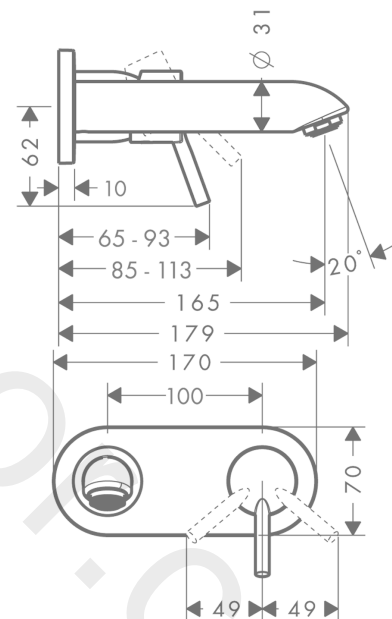

#### product features

- projection: 165 mm
- handle variant: pin handle
- spray type: normal spray
- maximum flow rate at 3 bar: 5 l/min
- ceramic cartridge
- temperature limitation adjustable
- suitable for continuous flow water heaters
- connection type: basic set
- connection dimension: DN15
- handle can be positioned on the right or left, depending on the basic set installation

### Scale drawing

Finish: **Chrome** Article Number: **31618000**

**Exploded Drawing**

Year of production: >04/10

### Spare part list

Year of production: >04/10

Pos.	Description	Article Number	Price	PU
1	handle	32096000	£ 51,00	1
2	screw cover	96338000	£ 3,30	1
3	sleeve	98790000	£ 35,00	1
4	O-ring 39x1,5	98400000	£ 3,30	1
5	nut	95622000	£ 43,00	1
6	cartridge, assy	92730000	£ 35,00	1
7	locking screw for handle	95140000	£ 6,10	1
8	seal	95008000	£ 9,00	1
9	adapter for cartridge	95779000	£ 16,10	1
10	O-ring 26x2	98147000	£ 3,30	1
11	O-ring 43x3	98418000	£ 3,30	1
12	escutcheon	95623000	£ 51,00	1
13	spout 165 mm	95624000	£ 110,00	1
14	aerator M24x1 (5 l/min)	13185000	£ 22,30	1
15	hollow set screw M5x8	92851000	£ 3,30	1
16	O-ring 41x2	98212000	£ 3,30	1
17	connecting thread G½	95626000	£ 43,00	1
18	O-ring 13x2	98128000	£ 3,30	1
19	extension set 25 mm for 13622180	31971000	£ 169,00	1
a	base body	13622180	£ 355,00	1