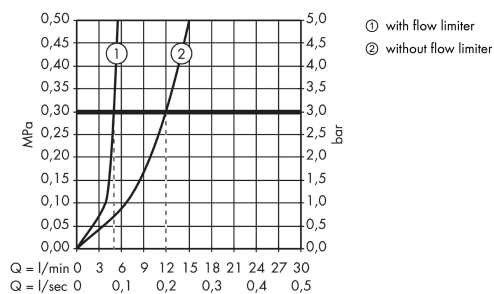

Talis

Single lever basin mixer for concealed installation wall-mounted with spout 16,5 cm

Finish: **Chrome** Article Number: **31618000**

Description

product features

- projection: 165 mm
- handle variant: pin handle
- spray type: normal spray
- maximum flow rate at 3 bar: 5 l/min
- ceramic cartridge
- temperature limitation adjustable
- suitable for continuous flow water heaters
- connection type: basic set
- connection dimension: DN15
- handle can be positioned on the right or left, depending on the basic set installation

Article Details

Price excl. VAT

262,50 £

Technology

Product image

Scale drawing

Flowchart