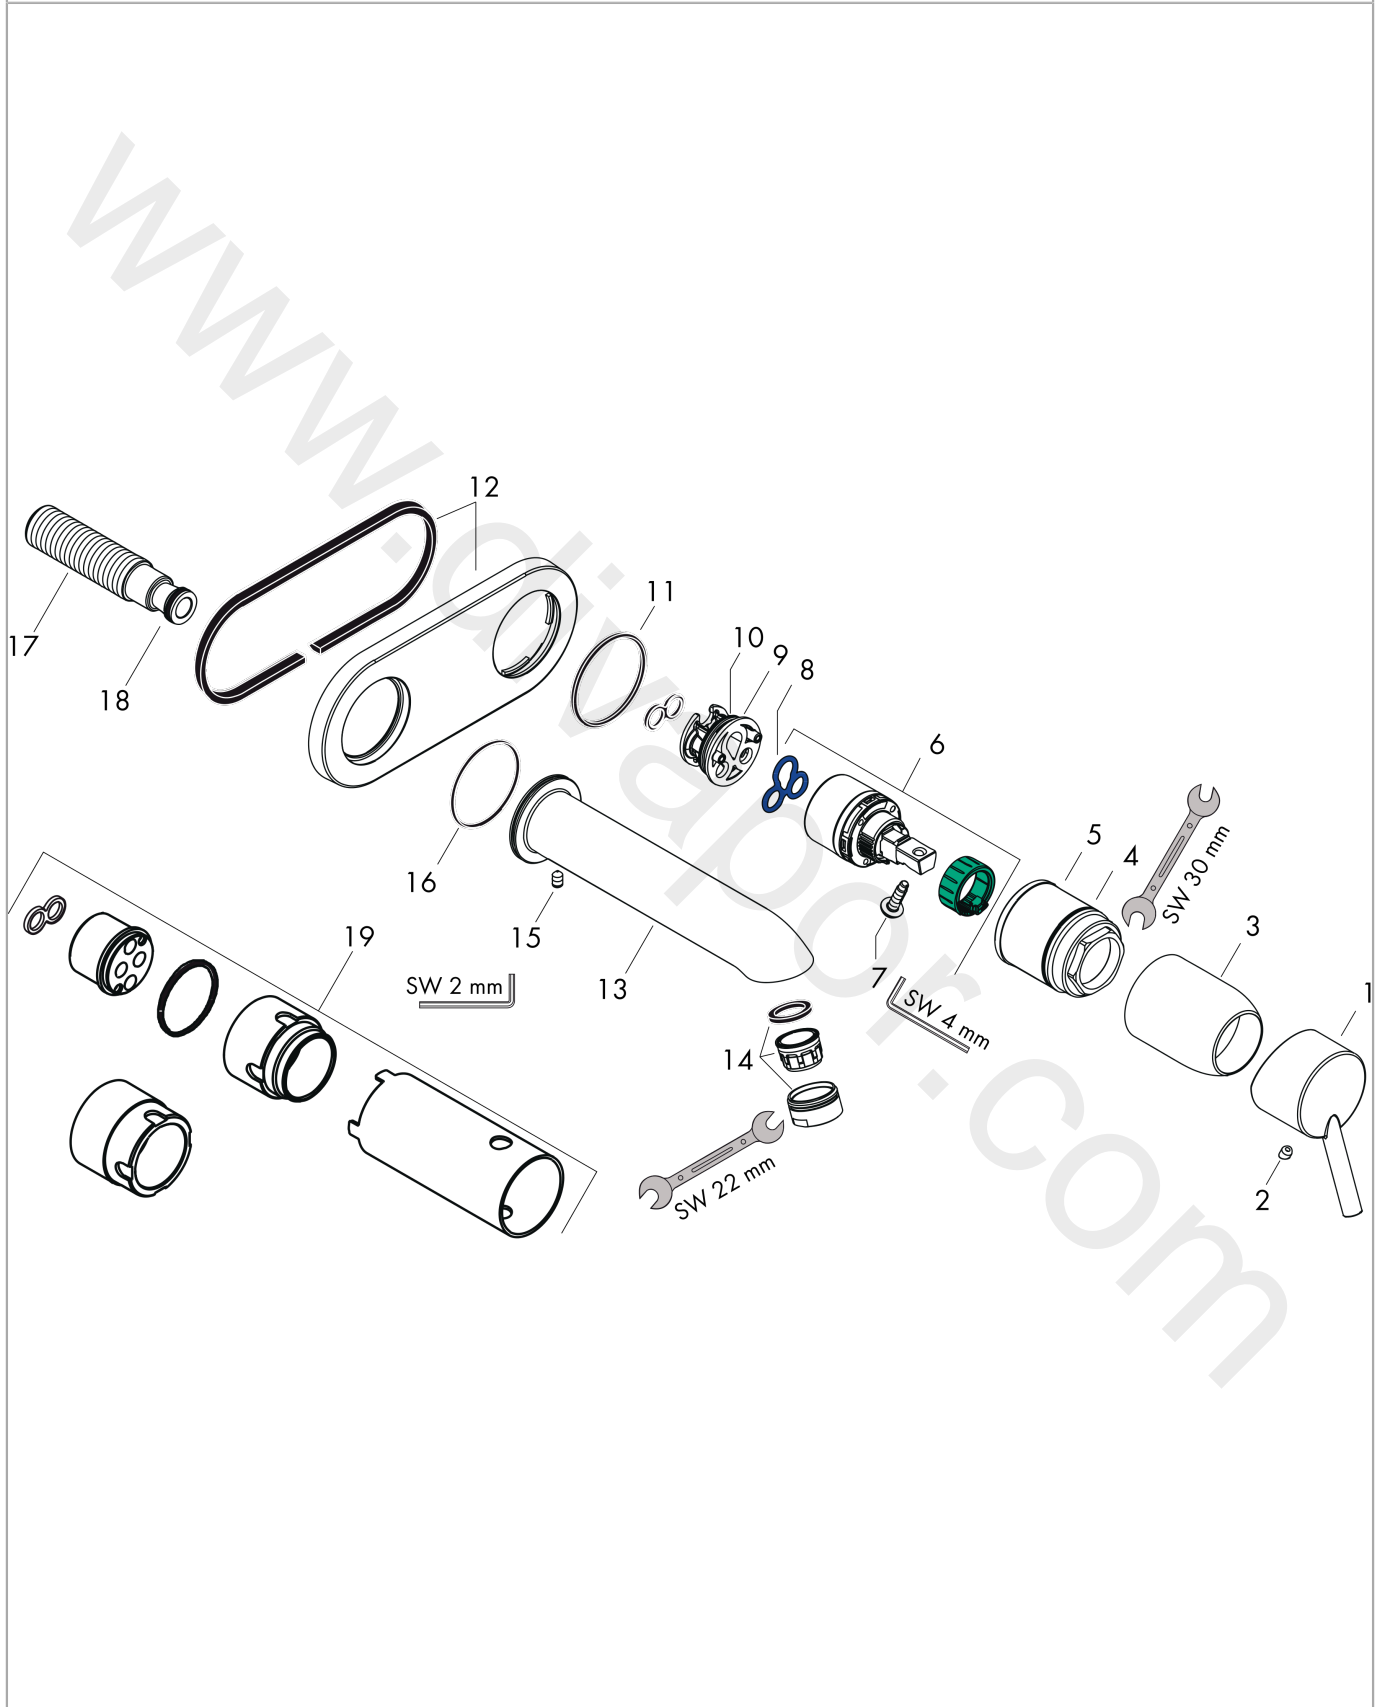

Talis

Single lever basin mixer for concealed installation wall-mounted with spout 16,5 cm

Finish: **Chrome** Article Number: **31618000**

Exploded Drawing

Year of production: >04/10

Talis

Single lever basin mixer for concealed installation wall-mounted with spout 16,5 cm

Finish: **Chrome** Article Number: **31618000**

Spare part list

Year of production: >04/10

Pos.	Description	Article Number	Price	PU
1	handle	32096000	£ 51,00	1
2	screw cover	96338000	£ 3,30	1
3	sleeve	98790000	£ 35,00	1
4	O-ring 39x1,5	98400000	£ 3,30	1
5	nut	95622000	£ 43,00	1
6	cartridge, assy	92730000	£ 35,00	1
7	locking screw for handle	95140000	£ 6,10	1
8	seal	95008000	£ 9,00	1
9	adapter for cartridge	95779000	£ 16,10	1
10	O-ring 26x2	98147000	£ 3,30	1
11	O-ring 43x3	98418000	£ 3,30	1
12	escutcheon	95623000	£ 51,00	1
13	spout 165 mm	95624000	£ 110,00	1
14	aerator M24x1 (5 l/min)	13185000	£ 22,30	1
15	hollow set screw M5x8	92851000	£ 3,30	1
16	O-ring 41x2	98212000	£ 3,30	1
17	connecting thread G½	95626000	£ 43,00	1
18	O-ring 13x2	98128000	£ 3,30	1
19	extension set 25 mm for 13622180	31971000	£ 169,00	1
a	base body	13622180	£ 355,00	1