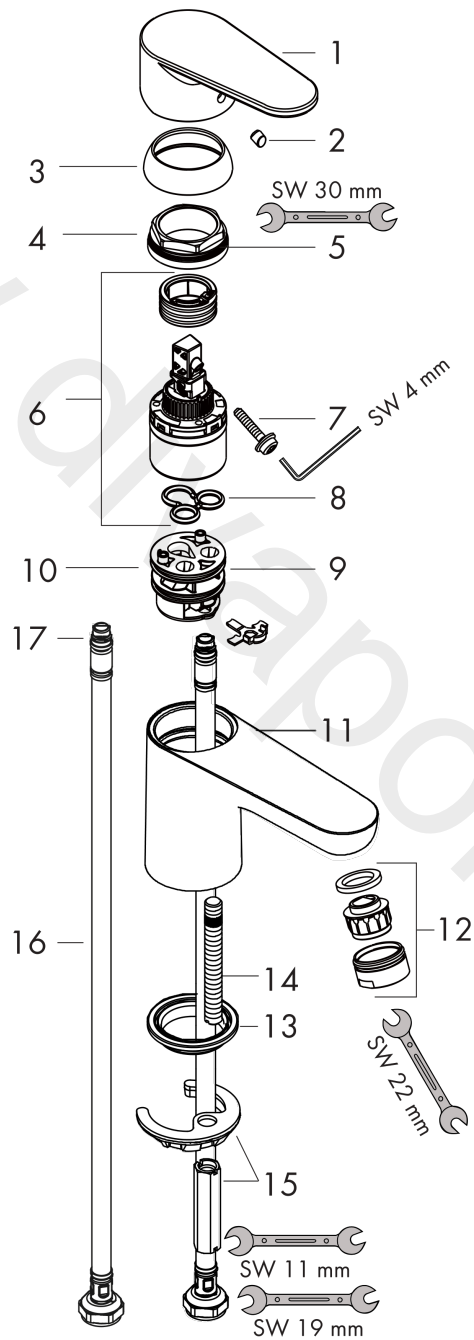

Talis E²
 Single Lever Basin Mixer, DN15, without waste set
 Surfaces: Article Number: 31614000

Exploded Drawing

Year of production: 04/17 - 12/17

Talis E²
Single Lever Basin Mixer, DN15, without waste set
 Surfaces: Article Number: **31614000**

Spare part list

Year of production: **04/17 - 12/17**

Pos.	Description	Article Number	Price	PU
1	handle	31692000	£ 51,00	1
2	screw cover	96338000	£ 3,30	1
3	flange	97406000	£ 20,50	1
4	nut	97209000	£ 16,10	1
5	O-Ring 32x2	98193000	£ 3,30	1
6	cartridge, assy	92730000	£ 35,00	1
7	locking screw for handle	95140000	£ 6,10	1
8	seal	95008000	£ 9,00	1
9	adapter for cartridge	98750000	£ 13,30	1
10	O-Ring 30x2	98186000	£ 3,30	1
11	O-ring 35x2	92604000	£ 6,10	1
12	aerator M24x1 (5 l/min)	13185000	£ 22,30	1
13	seal Ø 42	98722000	£ 6,10	1
14	screw M8 x 68	97736000	£ 6,10	1
15	fixing set	96016000	£ 35,00	1
16	connection hose 450 mm M8x0,75 G3/8	97206000	£ 35,00	1
17	O-ring 6,6x1,6	93019000	£ 3,30	1
a	pop up waste	94139000	£ 96,00	1
b	service set	98964000	£ 110,00	1