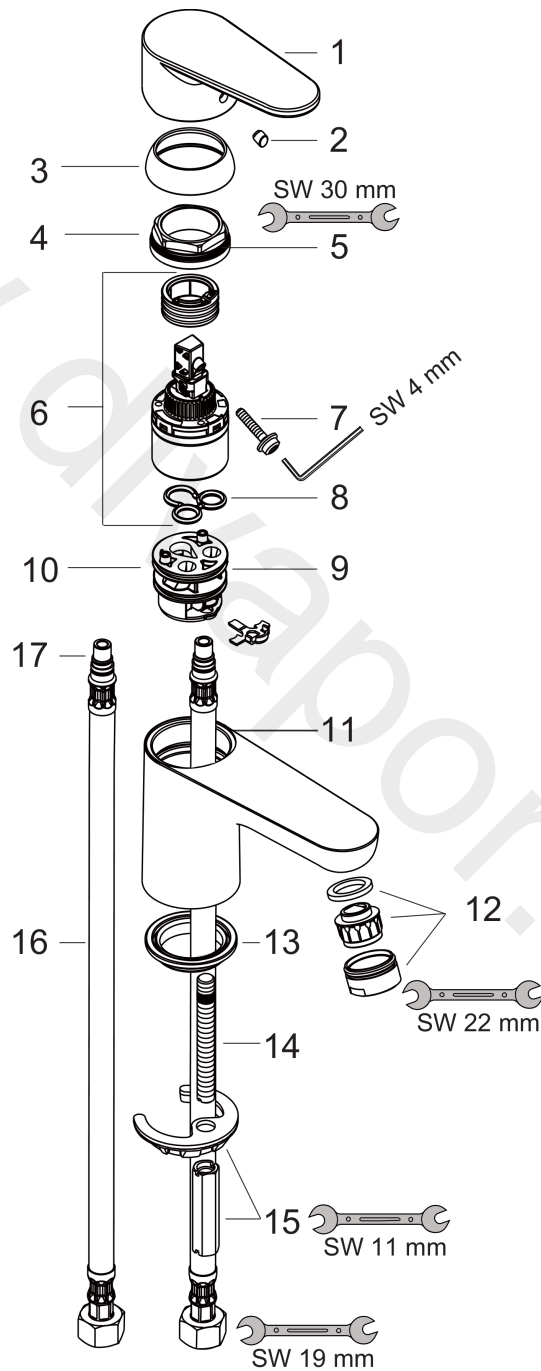

Talis E²
 Single Lever Basin Mixer, DN15, without waste set
 Surfaces: Article Number: 31614000

Exploded Drawing

Year of production: 01/10 - 03/17

Talis E²
Single Lever Basin Mixer, DN15, without waste set
 Surfaces: Article Number: **31614000**

Spare part list

Year of production: **01/10 - 03/17**

Pos.	Description	Article Number	Price	PU
1	handle	31692000	£ 51,00	1
2	screw cover	96338000	£ 3,30	1
3	flange	97406000	£ 20,50	1
4	nut	97209000	£ 16,10	1
5	O-Ring 32x2	98193000	£ 3,30	1
6	cartridge, assy	92730000	£ 35,00	1
7	locking screw for handle	95140000	£ 6,10	1
8	seal	95008000	£ 9,00	1
9	adapter for cartridge	98750000	£ 13,30	1
10	O-Ring 30x2	98186000	£ 3,30	1
11	O-ring 35x2	92604000	£ 6,10	1
12	aerator M24x1 (5 l/min)	13185000	£ 22,30	1
13	seal Ø 42	98722000	£ 6,10	1
14	screw M8 x 68	97736000	£ 6,10	1
15	fixing set	96016000	£ 35,00	1
16	connection hose 450 mm M8x0,75 G3/8	97206000	£ 35,00	1
17	O-ring 7x1,5	98422000	£ 3,30	1
a	service set	98964000	£ 110,00	1
b	pop up waste	94139000	£ 96,00	1