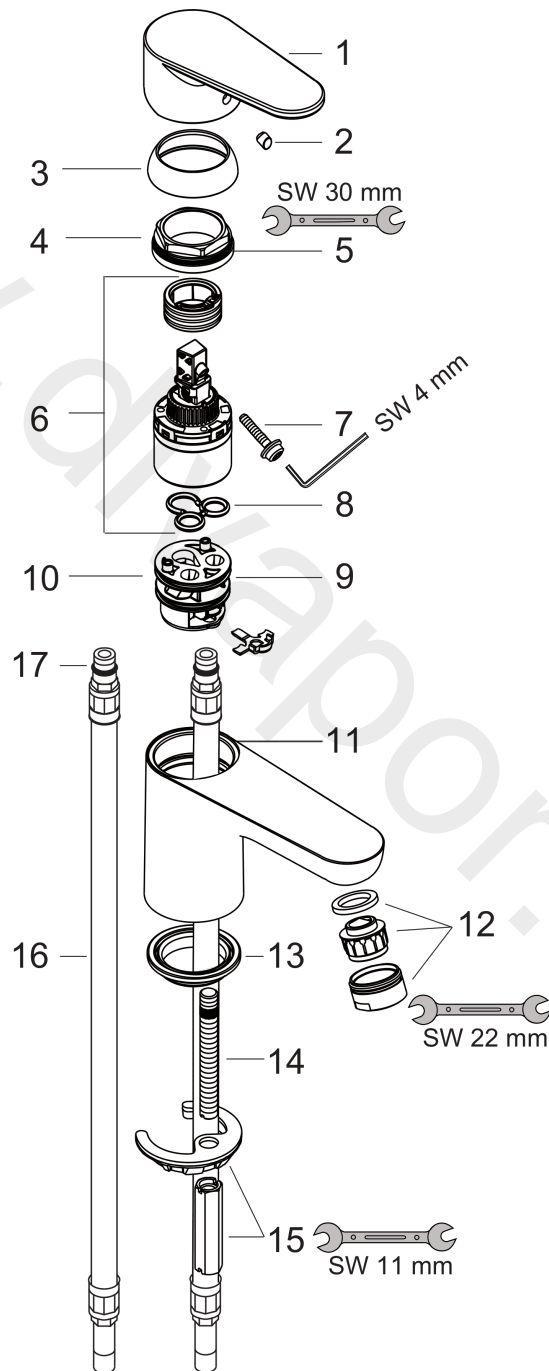

Talis E<sup>2</sup>  
 Single Lever Basin Mixer, DN15, without waste set  
 Surfaces: Article Number: 31614000

Exploded Drawing

Year of production: 10/06 - 12/09

**Talis E<sup>2</sup>**  
**Single Lever Basin Mixer, DN15, without waste set**  
 Surfaces: Article Number: **31614000**

## Spare part list

Year of production: **10/06 - 12/09**

Pos.	Description	Article Number	Price	PU
1	handle	31692000	£ 51,00	1
2	screw cover	96338000	£ 3,30	1
3	flange	97406000	£ 20,50	1
4	nut	97209000	£ 16,10	1
5	O-Ring 32x2	98193000	£ 3,30	1
6	cartridge, assy	92730000	£ 35,00	1
7	locking screw for handle	95140000	£ 6,10	1
8	seal	95008000	£ 9,00	1
9	adapter for cartridge	98750000	£ 13,30	1
10	O-Ring 30x2	98186000	£ 3,30	1
11	O-ring 35x2	92604000	£ 6,10	1
12	aerator M24x1 (7 l/min)	13085000	£ 13,30	1
13	seal Ø 42	98722000	£ 6,10	1
14	screw M8 x 68	97736000	£ 6,10	1
15	fixing set	96016000	£ 35,00	1
16	connection hose 450 mm M8x0,75 G3/8	97206000	£ 35,00	1
17	O-ring 7x1,5	98422000	£ 3,30	1
a	service set	98964000	£ 110,00	1
b	pop up waste	94139000	£ 96,00	1