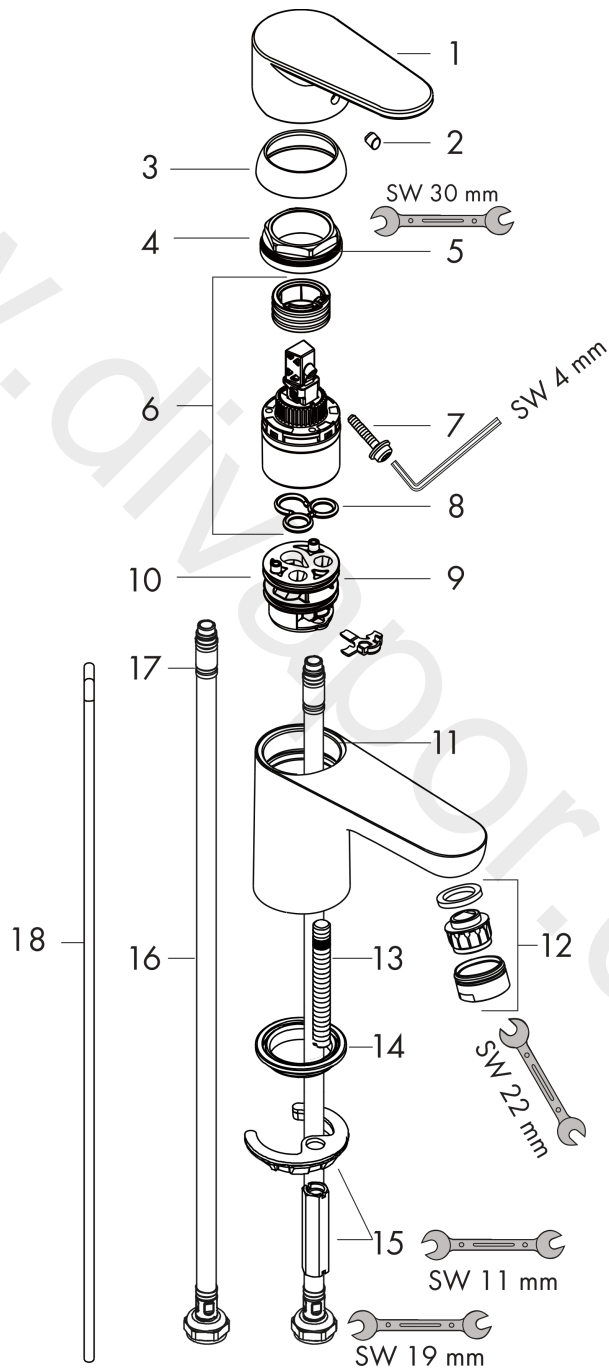

Talis E²
Single lever basin mixer 80 with pop-up waste set
 Surfaces: Article Number: **31612000**

Exploded Drawing

Year of production: **05/17 - 12/17**

Talis E²

Single lever basin mixer 80 with pop-up waste set

Surfaces: Article Number: **31612000**

Spare part list

Year of production: **05/17 - 12/17**

Pos.	Description	Article Number	Price	PU
1	handle	31692000	£ 51,00	1
2	screw cover	96338000	£ 3,30	1
3	flange	97406000	£ 20,50	1
4	nut	97209000	£ 16,10	1
5	O-Ring 32x2	98193000	£ 3,30	1
6	cartridge, assy	92730000	£ 35,00	1
7	locking screw for handle	95140000	£ 6,10	1
8	seal	95008000	£ 9,00	1
9	adapter for cartridge	98750000	£ 13,30	1
10	O-Ring 30x2	98186000	£ 3,30	1
11	O-ring 35x2	92604000	£ 6,10	1
12	aerator M24x1 (5 l/min)	13185000	£ 22,30	1
14	screw M8 x 68	97736000	£ 6,10	1
13	seal Ø 42	98722000	£ 6,10	1
15	fixing set	96016000	£ 35,00	1
16	connection hose 450 mm M8x0,75 G3/8	97206000	£ 35,00	1
17	O-ring 6,6x1,6	93019000	£ 3,30	1
18	pull rod	96657000	£ 13,30	1
a	pop up waste	94139000	£ 96,00	1
b	service set	98964000	£ 110,00	1