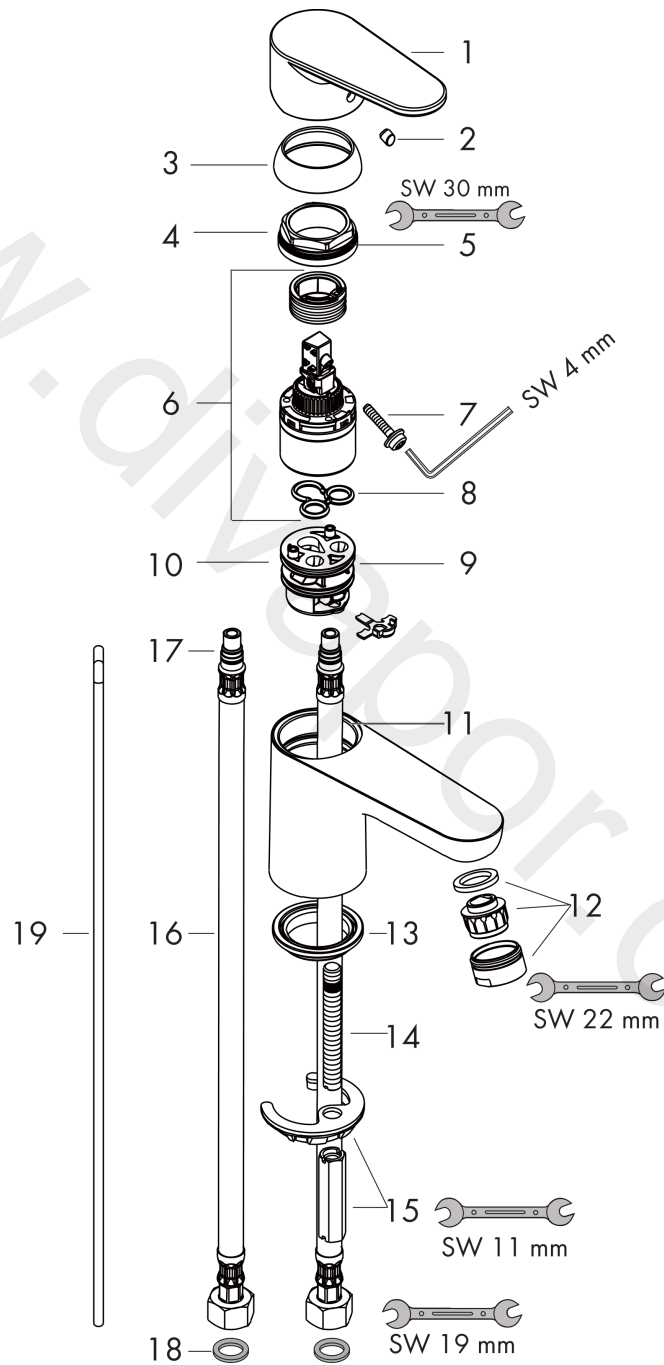

Talis E²
 Single lever basin mixer 80 with pop-up waste set
 Surfaces: Article Number: 31612000

Exploded Drawing

Year of production: 01/10 - 04/17

Talis E²

Single lever basin mixer 80 with pop-up waste set

Surfaces: Article Number: **31612000**

Spare part list

Year of production: **01/10 - 04/17**

Pos.	Description	Article Number	Price	PU
1	handle	31692000	£ 51,00	1
2	screw cover	96338000	£ 3,30	1
3	flange	97406000	£ 20,50	1
4	nut	97209000	£ 16,10	1
5	O-Ring 32x2	98193000	£ 3,30	1
6	cartridge, assy	92730000	£ 35,00	1
7	locking screw for handle	95140000	£ 6,10	1
8	seal	95008000	£ 9,00	1
9	adapter for cartridge	98750000	£ 13,30	1
10	O-Ring 30x2	98186000	£ 3,30	1
11	O-ring 35x2	92604000	£ 6,10	1
12	aerator M24x1 (5 l/min)	13185000	£ 22,30	1
13	seal Ø 42	98722000	£ 6,10	1
14	screw M8 x 68	97736000	£ 6,10	1
15	fixing set	96016000	£ 35,00	1
16	connection hose 450 mm M8x0,75 G3/8	97206000	£ 35,00	1
17	O-ring 7x1,5	98422000	£ 3,30	1
18	sealing set	95581000	£ 6,10	1
19	pull rod	96657000	£ 13,30	1
a	service set	98964000	£ 110,00	1
b	pop up waste	94139000	£ 96,00	1