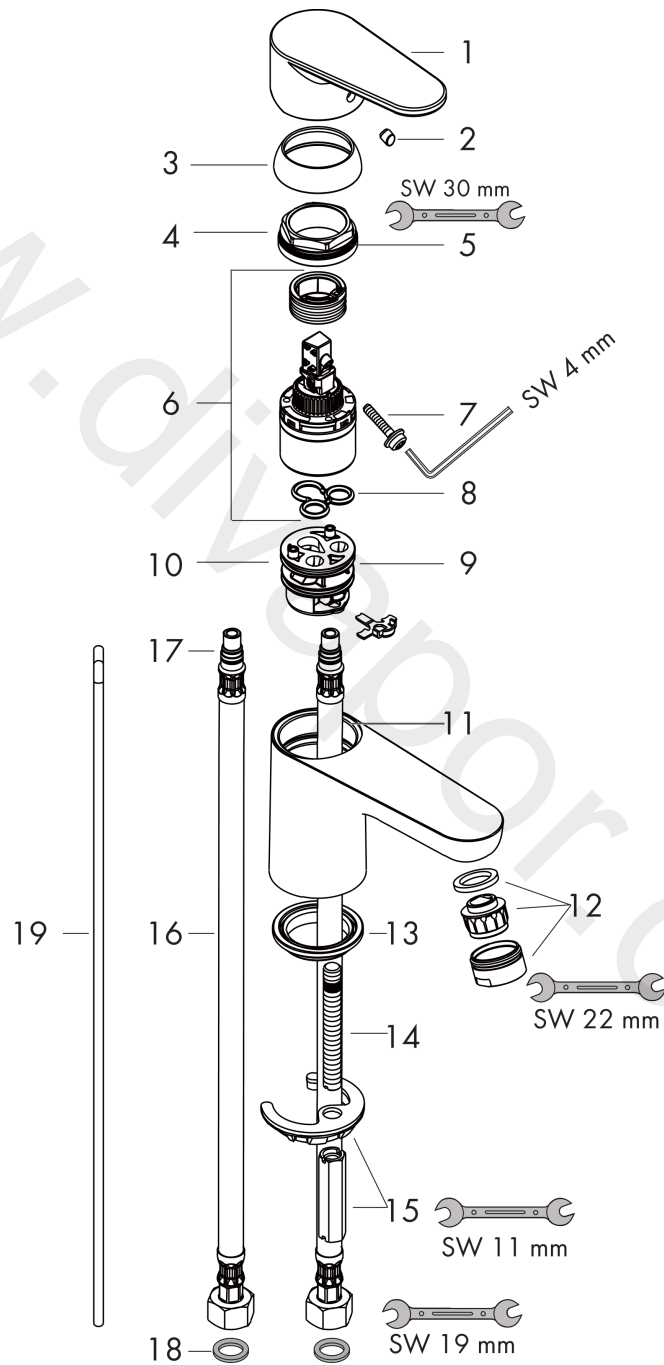

Talis E<sup>2</sup>  
 Single lever basin mixer 80 with pop-up waste set  
 Surfaces: Article Number: 31612000

Exploded Drawing

Year of production: 10/06 - 12/09

**Talis E<sup>2</sup>**

**Single lever basin mixer 80 with pop-up waste set**

Surfaces: Article Number: **31612000**

**Spare part list**

Year of production: **10/06 - 12/09**

Pos.	Description	Article Number	Price	PU
1	handle	31692000	£ 51,00	1
2	screw cover	96338000	£ 3,30	1
3	flange	97406000	£ 20,50	1
4	nut	97209000	£ 16,10	1
5	O-Ring 32x2	98193000	£ 3,30	1
6	cartridge, assy	92730000	£ 35,00	1
7	locking screw for handle	95140000	£ 6,10	1
8	seal	95008000	£ 9,00	1
9	adapter for cartridge	98750000	£ 13,30	1
10	O-Ring 30x2	98186000	£ 3,30	1
11	O-ring 35x2	92604000	£ 6,10	1
12	aerator M24x1 (7 l/min)	13085000	£ 13,30	1
13	seal Ø 42	98722000	£ 6,10	1
14	screw M8 x 68	97736000	£ 6,10	1
15	fixing set	96016000	£ 35,00	1
16	connection hose 450 mm M8x0,75 G3/8	97206000	£ 35,00	1
17	O-ring 7x1,5	98422000	£ 3,30	1
18	sealing set	95581000	£ 6,10	1
19	pull rod	96657000	£ 13,30	1
a	service set	98964000	£ 110,00	1
b	pop up waste	94139000	£ 96,00	1