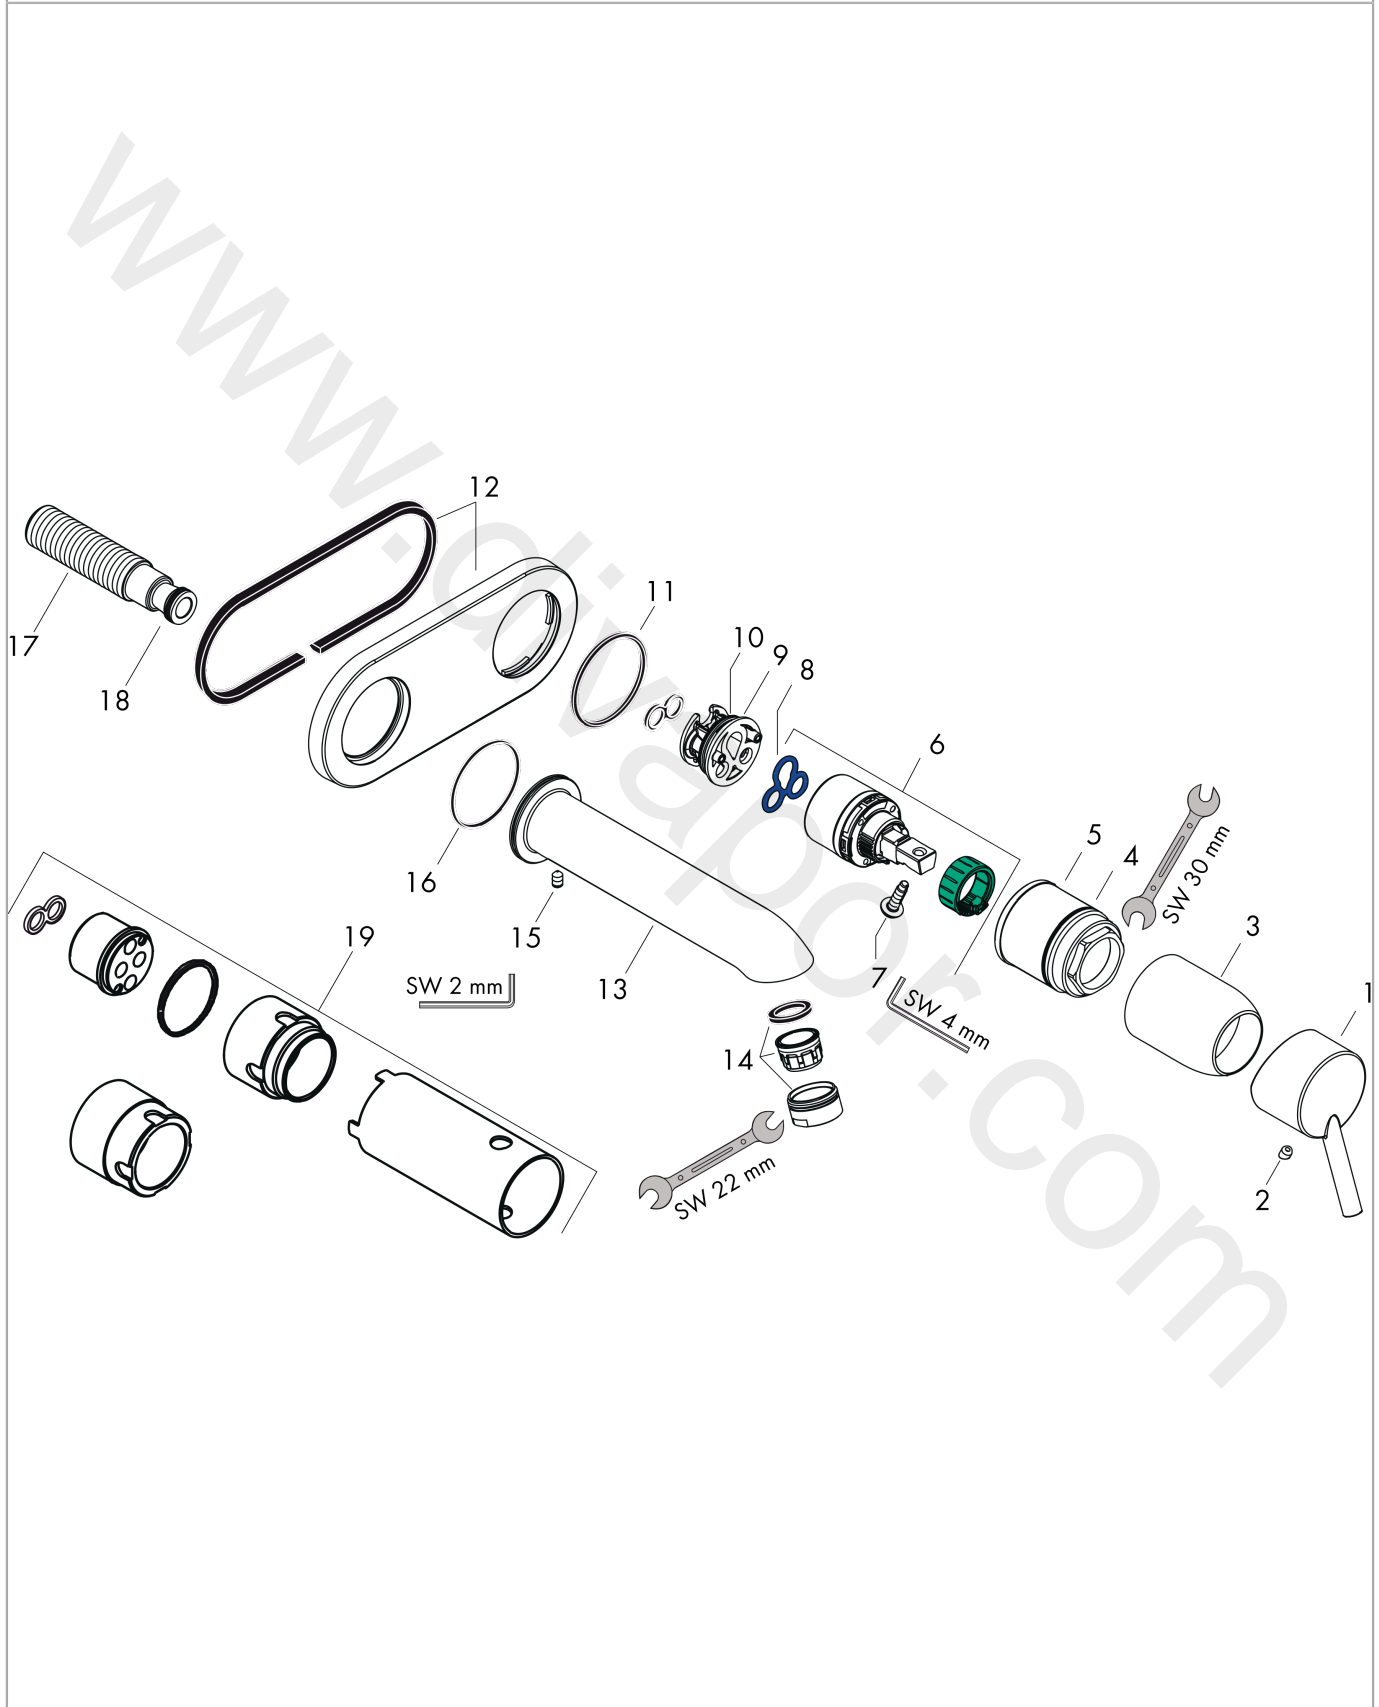

Talis

Single lever basin mixer for concealed installation wall-mounted with spout 22.5 cm

Surfaces: Article Number: **31611007**

Exploded Drawing

Year of production: **11/18 - 06/22**

Talis

Single lever basin mixer for concealed installation wall-mounted with spout 22.5 cm

Surfaces: Article Number: **31611007**

Spare part list

Year of production: **11/18 - 06/22**

Pos.	Description	Article Number	Price	PU
1	handle	32096000	£ 51,00	1
2	screw cover	96338000	£ 3,30	1
3	sleeve	98790000	£ 35,00	1
4	nut	95622000	£ 43,00	1
5	O-ring 39x1,5	98400000	£ 3,30	1
6	cartridge, assy	92730000	£ 35,00	1
7	locking screw for handle	95140000	£ 6,10	1
8	seal	95008000	£ 9,00	1
9	adapter for cartridge	95779000	£ 16,10	1
10	O-ring 26x2	98147000	£ 3,30	1
11	O-ring 43x3	98418000	£ 3,30	1
12	escutcheon	95623000	£ 51,00	1
13	spout 220 mm	95625000	£ 110,00	1
14	aerator M24x1 (5 l/min)	13185000	£ 22,30	1
15	hollow set screw M5x8	92851000	£ 3,30	1
16	O-ring 41x2	98212000	£ 3,30	1
17	connecting thread G½	95626000	£ 43,00	1
18	O-ring 13x2	98128000	£ 3,30	1
19	extension set 25 mm for 13622180	31971000	£ 169,00	1
a	waste	50001000	£ 71,00	1