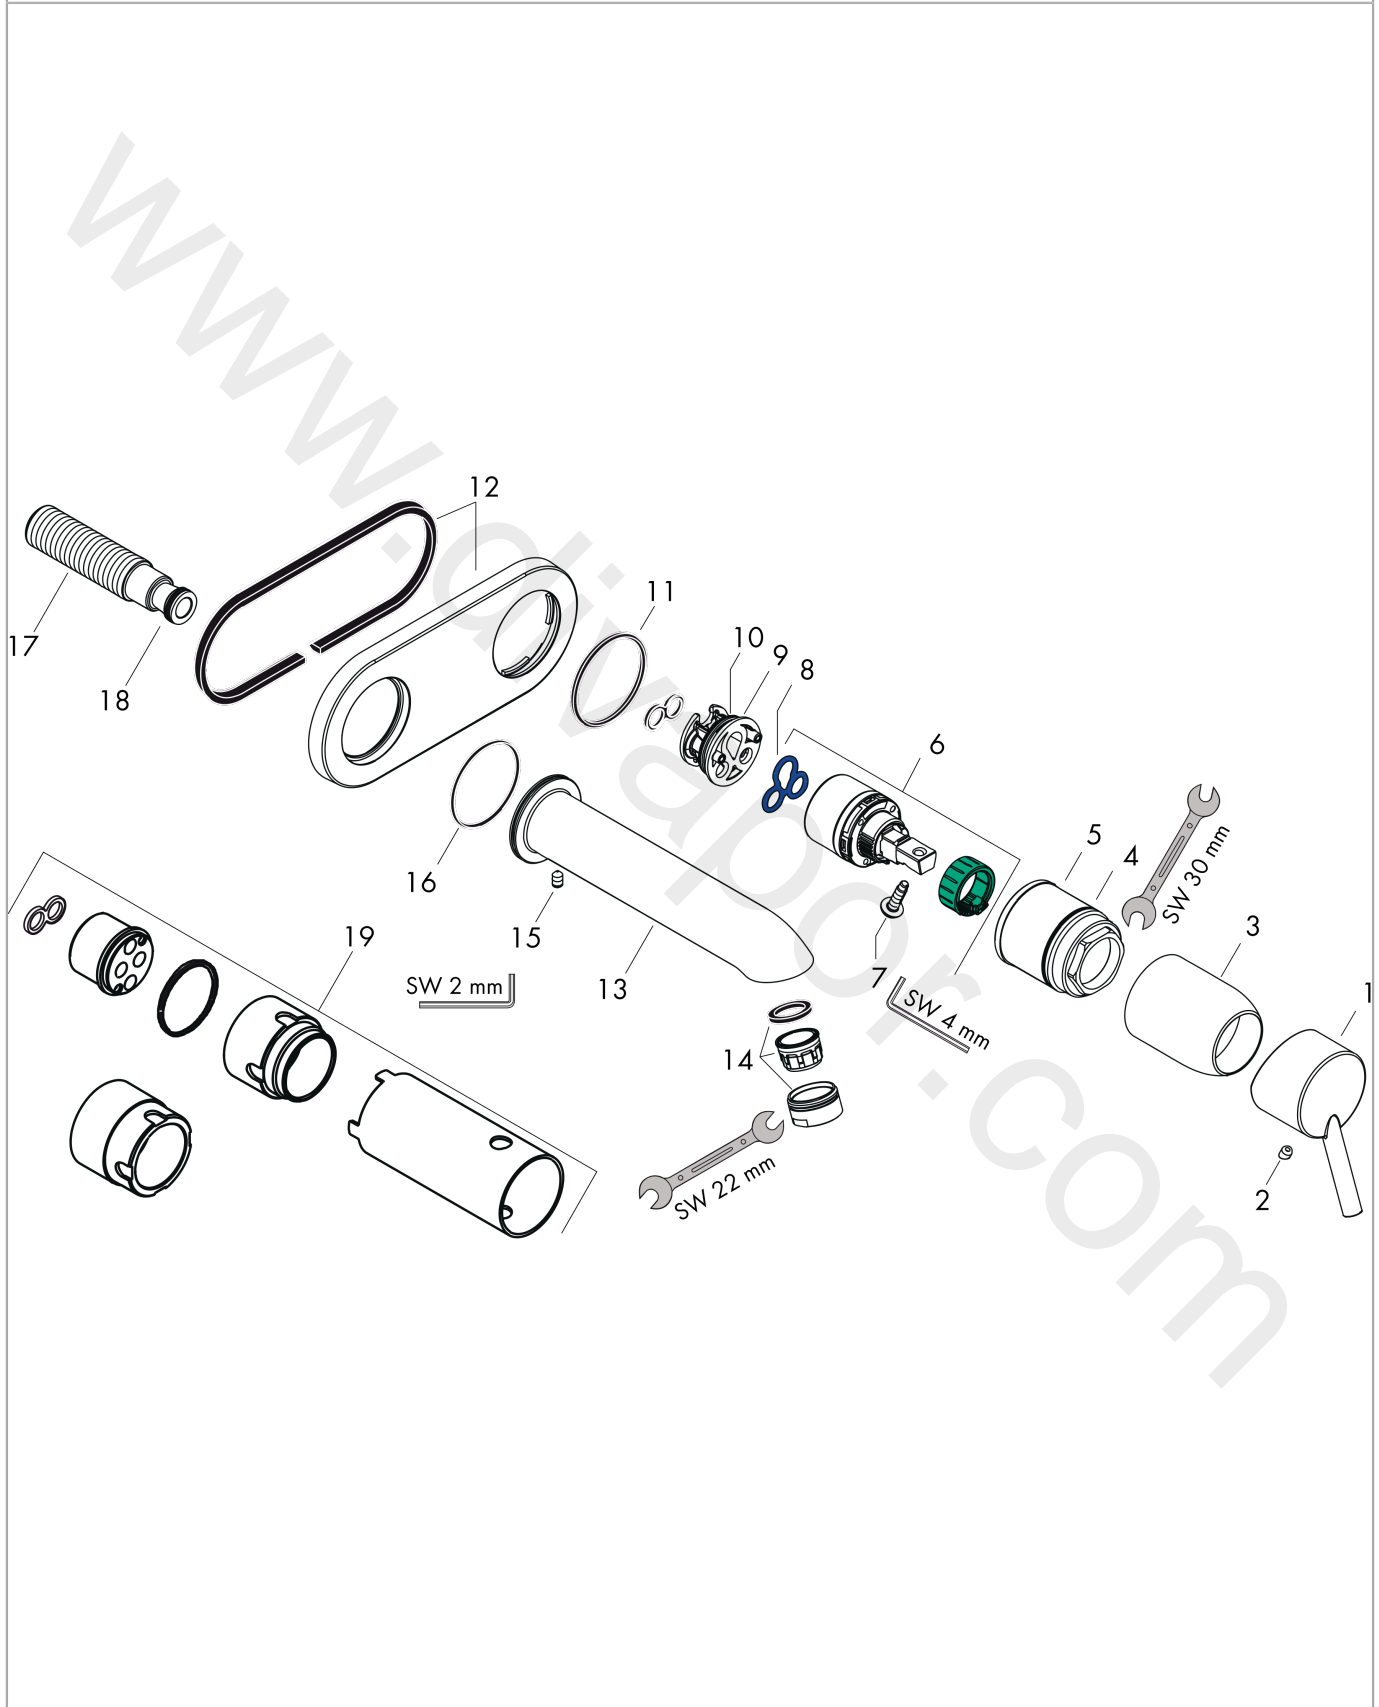

**Talis**

**Single lever basin mixer for concealed installation wall-mounted with spout 22,5 cm**

Surfaces: Article Number: **31611000**

**Exploded Drawing**

Year of production: **04/10 - 08/21**

## Talis

Single lever basin mixer for concealed installation wall-mounted with spout 22,5 cm

Surfaces: Article Number: **31611000**

### Spare part list

Year of production: **04/10 - 08/21**

Pos.	Description	Article Number	Price	PU
1	handle	32096000	£ 51,00	1
2	screw cover	96338000	£ 3,30	1
3	sleeve	98790000	£ 35,00	1
4	O-ring 39x1,5	98400000	£ 3,30	1
5	nut	95622000	£ 43,00	1
6	cartridge, assy	92730000	£ 35,00	1
7	locking screw for handle	95140000	£ 6,10	1
8	seal	95008000	£ 9,00	1
9	adapter for cartridge	95779000	£ 16,10	1
10	O-ring 26x2	98147000	£ 3,30	1
11	O-ring 43x3	98418000	£ 3,30	1
12	escutcheon	95623000	£ 51,00	1
13	spout 220 mm	95625000	£ 110,00	1
14	aerator M24x1 (5 l/min)	13185000	£ 22,30	1
15	hollow set screw M5x8	92851000	£ 3,30	1
16	O-ring 41x2	98212000	£ 3,30	1
17	connecting thread G½	95626000	£ 43,00	1
18	O-ring 13x2	98128000	£ 3,30	1
19	extension set 25 mm for 13622180	31971000	£ 169,00	1
a	base body	13622180	£ 355,00	1