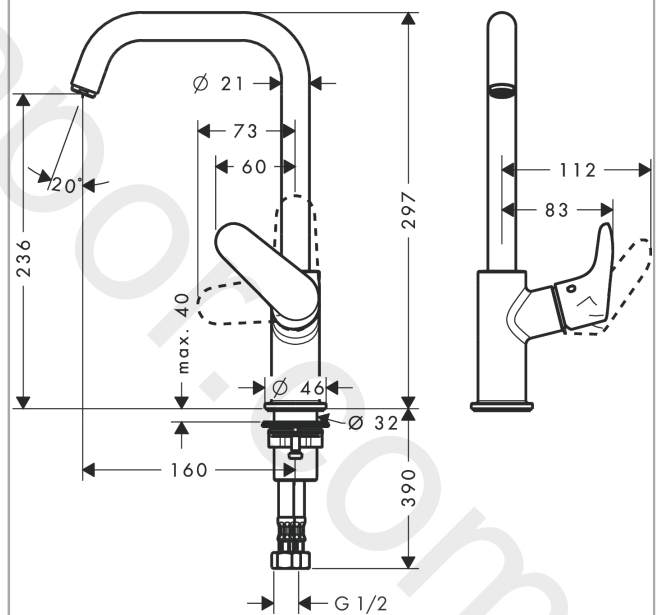

Focus

Single lever basin mixer 240 with swivel spout and pop-up waste set

Finish: **Chrome** Article Number: **31609007**

Description

product features

- ComfortZone 240
- projection: 160 mm
- spout height: 236 mm
- handle variant: lever handle
- swivel range 120°
- spray type: normal spray
- maximum flow rate at 3 bar: 5 l/min
- ceramic cartridge
- temperature limitation adjustable
- suitable for continuous flow water heaters
- pop-up waste set G 1¼
- material waste set: metal
- connection type: G ½ connections
- connection dimension: DN15
- handle position on the side: bottom-side at the base body (not suitable for wash bowls)

Technology

Product image

Scale drawing

Focus

Single lever basin mixer 240 with swivel spout and pop-up waste set

Finish: **Chrome** Article Number: **31609007**

Flowchart

www.divapor.com

Focus**Single lever basin mixer 240 with swivel spout and pop-up waste set**Finish: **Chrome** Article Number: **31609007****Spare part list**

Year of production: >01/18

Pos.	Description	Article Number	Price	PU
1	spout cpl.	95856000	-	1
2	aerator M18x1 (5 l/min)	95384000	-	1
3	lever collar	92849000	-	1
4	O-ring 11x2	98127000	-	1
5	handle	95855000	-	1
6	screw cover	96338000	-	1
7	flange	95493000	-	1
8	nut	95178000	-	1
9	O-ring 24x2	98388000	-	1
10	cartridge, assy	97685000	-	1
11	locking screw for handle	95140000	-	1
12	seal	98865000	-	1
13	screw cover	95181000	-	1
14	fixing set (Ø 32)	13961000	-	1
15	lever collar	97548000	-	1
16	connection hose 450 mm M8x0,75 G½	97443000	-	1
17	O-ring 7x1,5	98422000	-	1
18	pull rod	96657000	-	1
a	pop up waste	94139007	-	1
b	fixation extension 35 mm	13898000	-	1