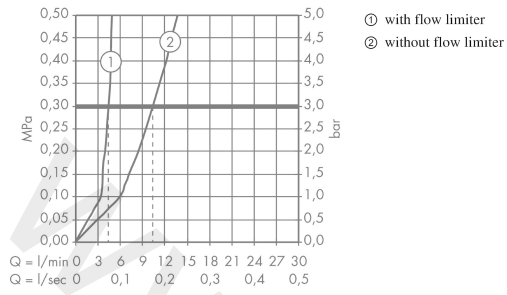

**Focus**

**Single lever basin mixer 240 with swivel spout and pop-up waste set**

Finish: **Chrome** Article Number: **31609000**

**Flowchart**

www.divapor.com

Focus

Single lever basin mixer 240 with swivel spout and pop-up waste set

Finish: **Chrome** Article Number: **31609000**

Exploded Drawing

Year of production: >05/11

**Focus****Single lever basin mixer 240 with swivel spout and pop-up waste set**Finish: **Chrome** Article Number: **31609000****Spare part list**