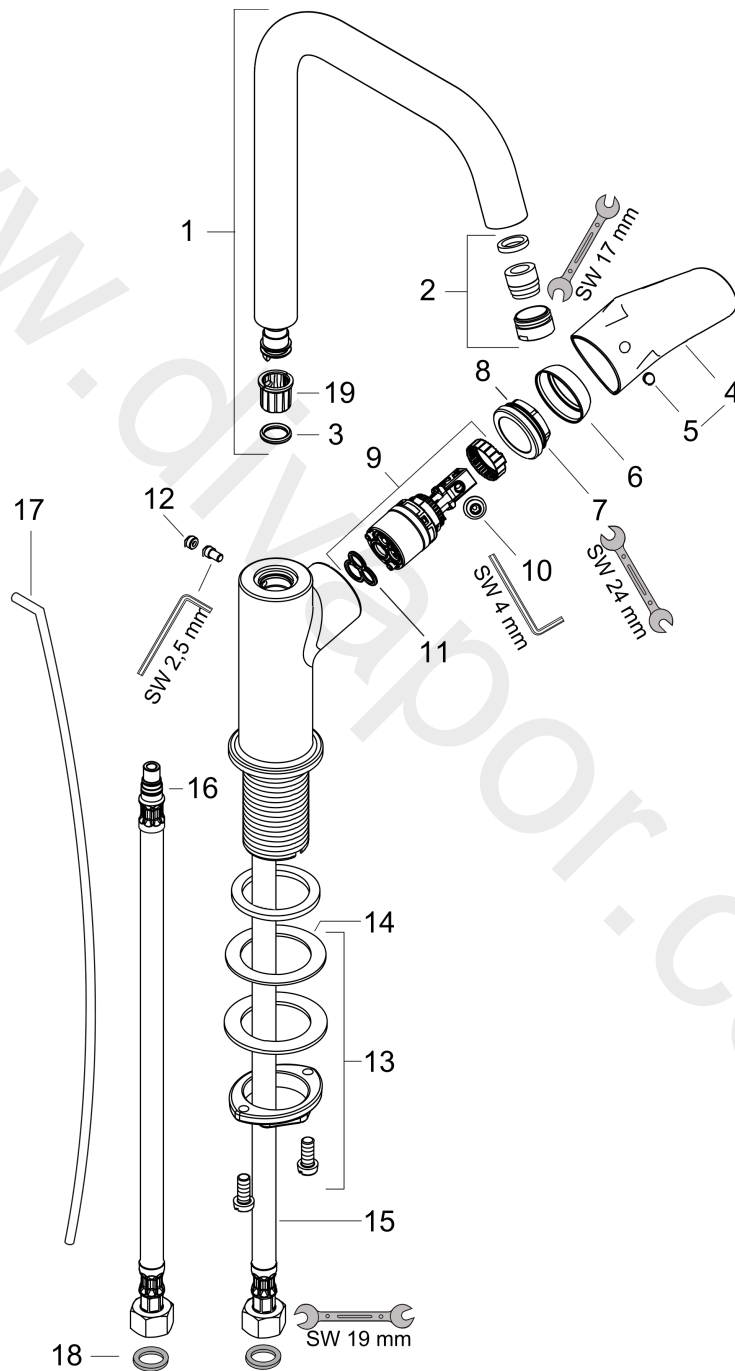

**Focus**

**Single lever basin mixer 240 with swivel spout and pop-up waste set**

Finish: **Chrome** Article Number: **31609000**

**Flowchart**

www.divapor.com

Focus

Single lever basin mixer 240 with swivel spout and pop-up waste set

Finish: **Chrome** Article Number: **31609000**

Exploded Drawing

Year of production: >05/11

**Focus****Single lever basin mixer 240 with swivel spout and pop-up waste set**Finish: **Chrome** Article Number: **31609000****Spare part list**

Year of production: &gt;05/11

Pos.	Description	Article Number	Price	PU
1	spout cpl.	95856000	£ 137,00	1
2	aerator M18x1 (5 l/min)	95384000	£ 43,00	1
3	O-ring 11x2	98127000	£ 3,30	1
4	handle	95855000	£ 43,00	1
5	screw cover	96338000	£ 3,30	1
6	flange	95493000	£ 20,50	1
7	nut	95178000	£ 43,00	1
8	O-ring 24x2	98388000	£ 3,30	1
9	cartridge, assy	97685000	£ 64,00	1
10	locking screw for handle	95140000	£ 6,10	1
11	seal	98865000	£ 35,00	1
12	screw cover	95181000	£ 3,30	1
13	fixing set (Ø 32)	13961000	£ 25,00	1
14	lever collar	97548000	£ 3,30	1
15	connection hose 450 mm M8x0,75 G3/8	97206000	£ 35,00	1
16	O-ring 7x1,5	98422000	£ 3,30	1
17	pull rod	96657000	£ 13,30	1
18	sealing set	95581000	£ 6,10	1
19	lever collar	92849000	£ 9,00	1
a	pop up waste	94139000	£ 96,00	1
b	fixation extension 35 mm	13898000	£ 79,00	1