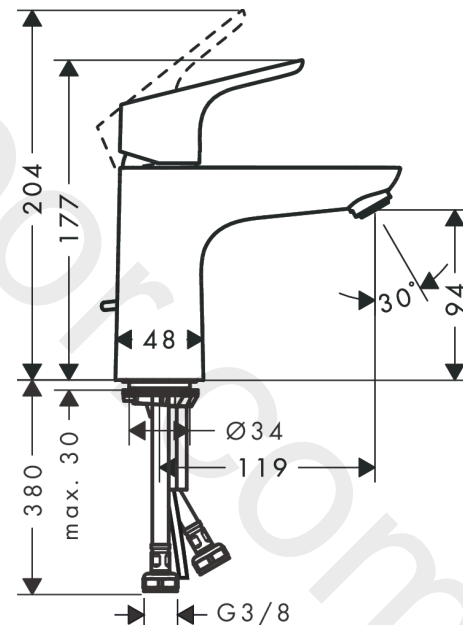

Focus

Single lever basin mixer 100 with pop-up waste set

Finish: **Chrome** Article Number: **31607000**

Description

product features

- consists of: single lever basin mixer, waste set
- ComfortZone 100
- projection: 119 mm
- spout height: 94 mm
- handle variant: lever handle
- spray type: normal spray
- maximum flow rate at 3 bar: 5 l/min
- ceramic cartridge
- temperature limitation adjustable
- suitable for continuous flow water heaters
- pop-up waste set G 1¼
- material waste set: metal
- connection type: G ¾ connections
- connection dimension: DN15
- EU taxonomy: max. 6 l/min - Substantial Contribution (SC) possible

Article Details

Price excl. VAT

159,17 £

Technology

Certificates / Sustainability

Product image

Scale drawing

Focus

Single lever basin mixer 100 with pop-up waste set

Finish: **Chrome** Article Number: **31607000**

Flowchart

Focus

Single lever basin mixer 100 with pop-up waste set

Finish: **Chrome** Article Number: **31607000**

Exploded Drawing

Year of production: >05/17

Focus

Single lever basin mixer 100 with pop-up waste set

Finish: **Chrome** Article Number: **31607000**

Spare part list

Year of production: >05/17

Pos.	Description	Article Number	Price	PU
1	handle	98532000	£ 35,00	1
2	screw cover	96338000	£ 3,30	1
3	flange	97406000	£ 20,50	1
4	nut	97209000	£ 16,10	1
5	O-Ring 32x2	98193000	£ 3,30	1
6	cartridge, assy	92730000	£ 35,00	1
7	locking screw for handle	95140000	£ 6,10	1
8	seal	95008000	£ 9,00	1
9	adapter for cartridge	98750000	£ 13,30	1
10	O-Ring 30x2	98186000	£ 3,30	1
11	O-ring 35x2	92604000	£ 6,10	1
12	aerator M24x1 (5 l/min)	13185000	£ 22,30	1
13	screw M8 x 68	97736000	£ 6,10	1
14	seal Ø 42	98722000	£ 6,10	1
15	fixing set	96016000	£ 35,00	1
16	connection hose 450 mm M8x0,75 G3/8	97206000	£ 35,00	1
17	O-ring 6,6x1,6	93019000	£ 3,30	1
18	pull rod	96657000	£ 13,30	1
a	pop up waste	94139000	£ 96,00	1