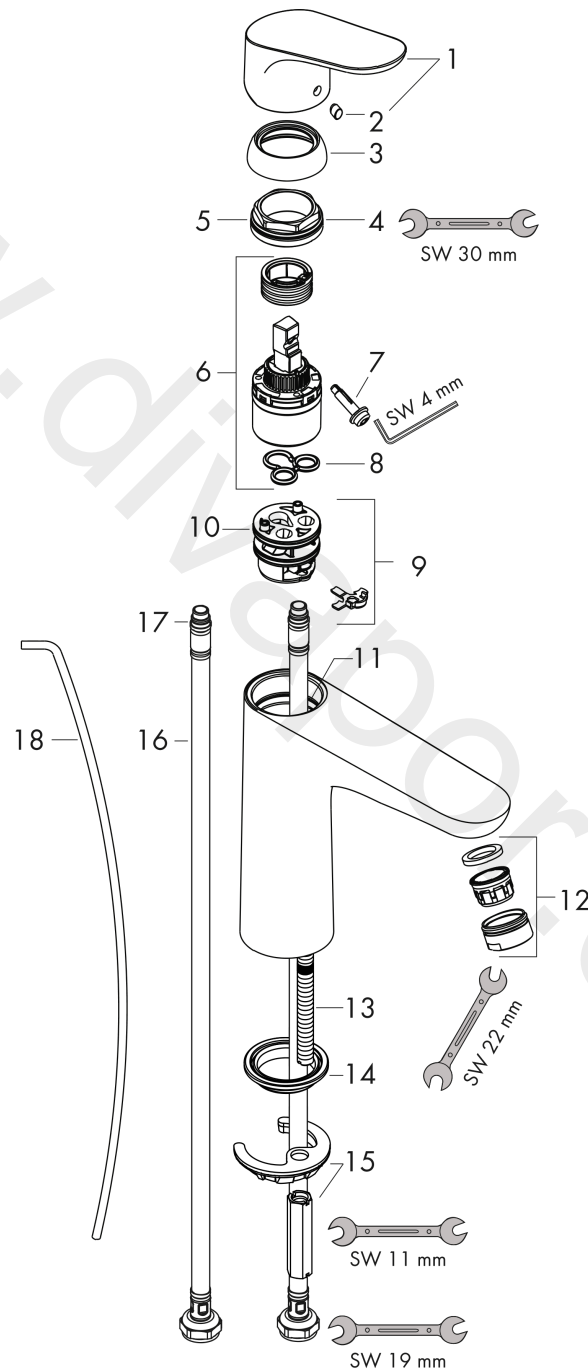

Focus

Single lever basin mixer 100 with pop-up waste set

Finish: **Chrome** Article Number: **31607000**

Description

product features

- consists of: single lever basin mixer, waste set
- ComfortZone 100
- projection: 119 mm
- spout height: 94 mm
- handle variant: lever handle
- spray type: normal spray
- maximum flow rate at 3 bar: 5 l/min
- ceramic cartridge
- temperature limitation adjustable
- suitable for continuous flow water heaters
- pop-up waste set G 1¼
- material waste set: metal
- connection type: G ¾ connections
- connection dimension: DN15
- EU taxonomy: max. 6 l/min - Substantial Contribution (SC) possible

Single lever basin mixer 100 with pop-up waste set

Finish: **Chrome** Article Number: **31607000**

Flowchart

Focus

Single lever basin mixer 100 with pop-up waste set

Finish: **Chrome** Article Number: **31607000**

Exploded Drawing

Year of production: >05/17

Focus

Single lever basin mixer 100 with pop-up waste set

Finish: **Chrome** Article Number: **31607000**

Spare part list

Year of production: >05/17

Pos.	Description	Article Number	Price	PU
1	handle	98532000	£ 35,00	1
2	screw cover	96338000	£ 3,30	1
3	flange	97406000	£ 20,50	1
4	nut	97209000	£ 16,10	1
5	O-Ring 32x2	98193000	£ 3,30	1
6	cartridge, assy	92730000	£ 35,00	1
7	locking screw for handle	95140000	£ 6,10	1
8	seal	95008000	£ 9,00	1
9	adapter for cartridge	98750000	£ 13,30	1
10	O-Ring 30x2	98186000	£ 3,30	1
11	O-ring 35x2	92604000	£ 6,10	1
12	aerator M24x1 (5 l/min)	13185000	£ 22,30	1
13	screw M8 x 68	97736000	£ 6,10	1
14	seal Ø 42	98722000	£ 6,10	1
15	fixing set	96016000	£ 35,00	1
16	connection hose 450 mm M8x0,75 G3/8	97206000	£ 35,00	1
17	O-ring 6,6x1,6	93019000	£ 3,30	1
18	pull rod	96657000	£ 13,30	1
a	pop up waste	94139000	£ 96,00	1