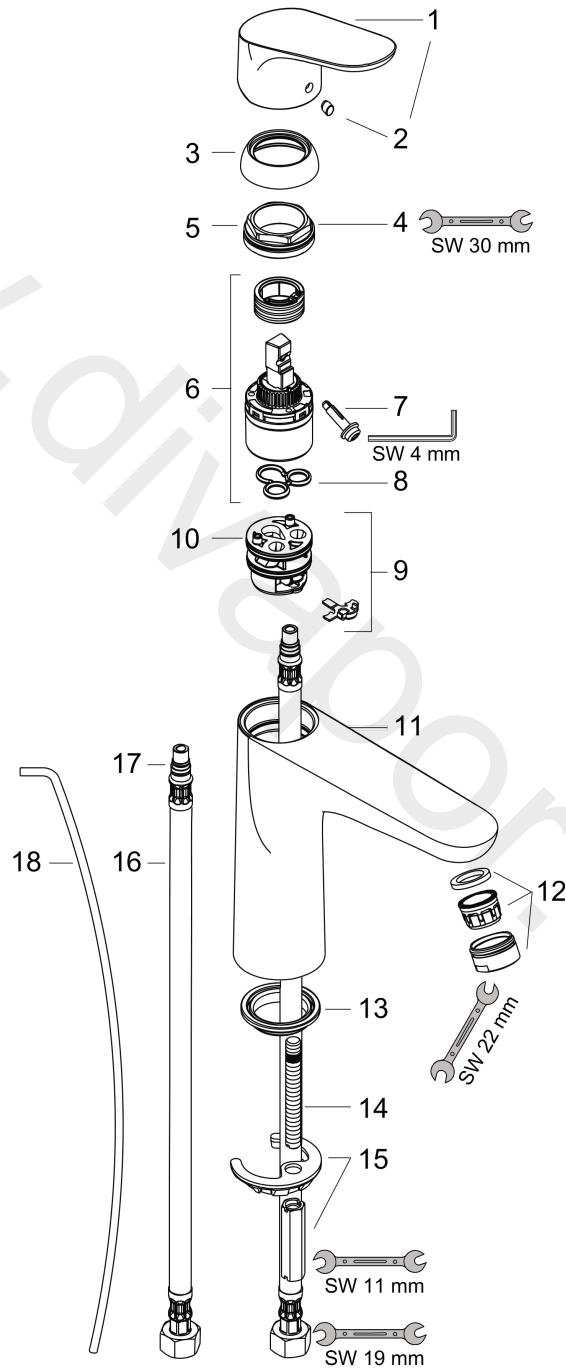

Focus

Single lever basin mixer 100 with pop-up waste set

Surfaces: Article Number: **31607000**

Exploded Drawing

Year of production: **05/11 - 04/17**

Focus**Single lever basin mixer 100 with pop-up waste set**Surfaces: Article Number: **31607000****Spare part list**Year of production: **05/11 - 04/17**

Pos.	Description	Article Number	Price	PU
1	handle	98532000	£ 35,00	1
2	screw cover	96338000	£ 3,30	1
3	flange	97406000	£ 20,50	1
4	nut	97209000	£ 16,10	1
5	O-Ring 32x2	98193000	£ 3,30	1
6	cartridge, assy	92730000	£ 35,00	1
7	locking screw for handle	95140000	£ 6,10	1
8	seal	95008000	£ 9,00	1
9	adapter for cartridge	98750000	£ 13,30	1
10	O-Ring 30x2	98186000	£ 3,30	1
11	O-ring 35x2	92604000	£ 6,10	1
12	aerator M24x1 (5 l/min)	13185000	£ 22,30	1
13	seal Ø 42	98722000	£ 6,10	1
14	screw M8 x 68	97736000	£ 6,10	1
15	fixing set	96016000	£ 35,00	1
16	connection hose 450 mm M8x0,75 G3/8	97206000	£ 35,00	1
17	O-ring 7x1,5	98422000	£ 3,30	1
18	pull rod	96657000	£ 13,30	1
a	pop up waste	94139000	£ 96,00	1