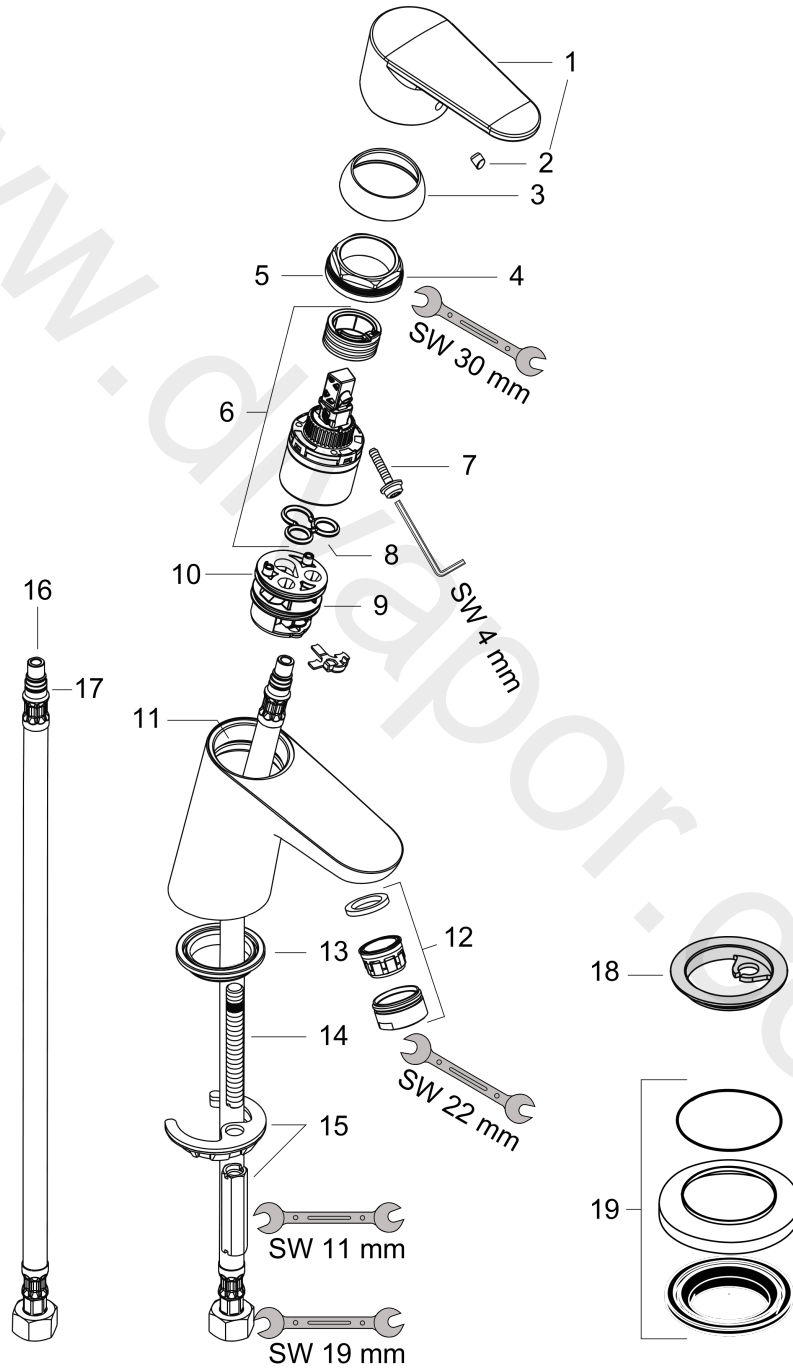

Focus

Single lever basin mixer 70 with push-open waste set

Surfaces: Article Number: **31604000**

Exploded Drawing

Year of production: **12/12 - 04/17**

Focus**Single lever basin mixer 70 with push-open waste set**Surfaces: Article Number: **31604000****Spare part list**Year of production: **12/12 - 04/17**

Pos.	Description	Article Number	Price	PU
1	handle	98532000	-	1
2	screw cover	96338000	-	1
3	flange	97406000	-	1
4	nut	97209000	-	1
5	O-Ring 32x2	98193000	-	1
6	cartridge, assy	92730000	-	1
7	locking screw for handle	95140000	-	1
8	seal	95008000	-	1
9	adapter for cartridge	98750000	-	1
10	O-Ring 30x2	98186000	-	1
11	O-ring 35x2	92604000	-	1
12	aerator M24x1 (5 l/min)	13185000	-	1
13	seal Ø 42	98722000	-	1
14	screw M8 x 68	97736000	-	1
15	fixing set	96016000	-	1
16	connection hose 450 mm M8x0,75 G3/8	97206000	-	1
17	O-ring 7x1,5	98422000	-	1
18	seal Ø 45	98996000	-	1
19	compensation escutcheon	32799000	-	1
a	push-open waste set	50105000	-	1